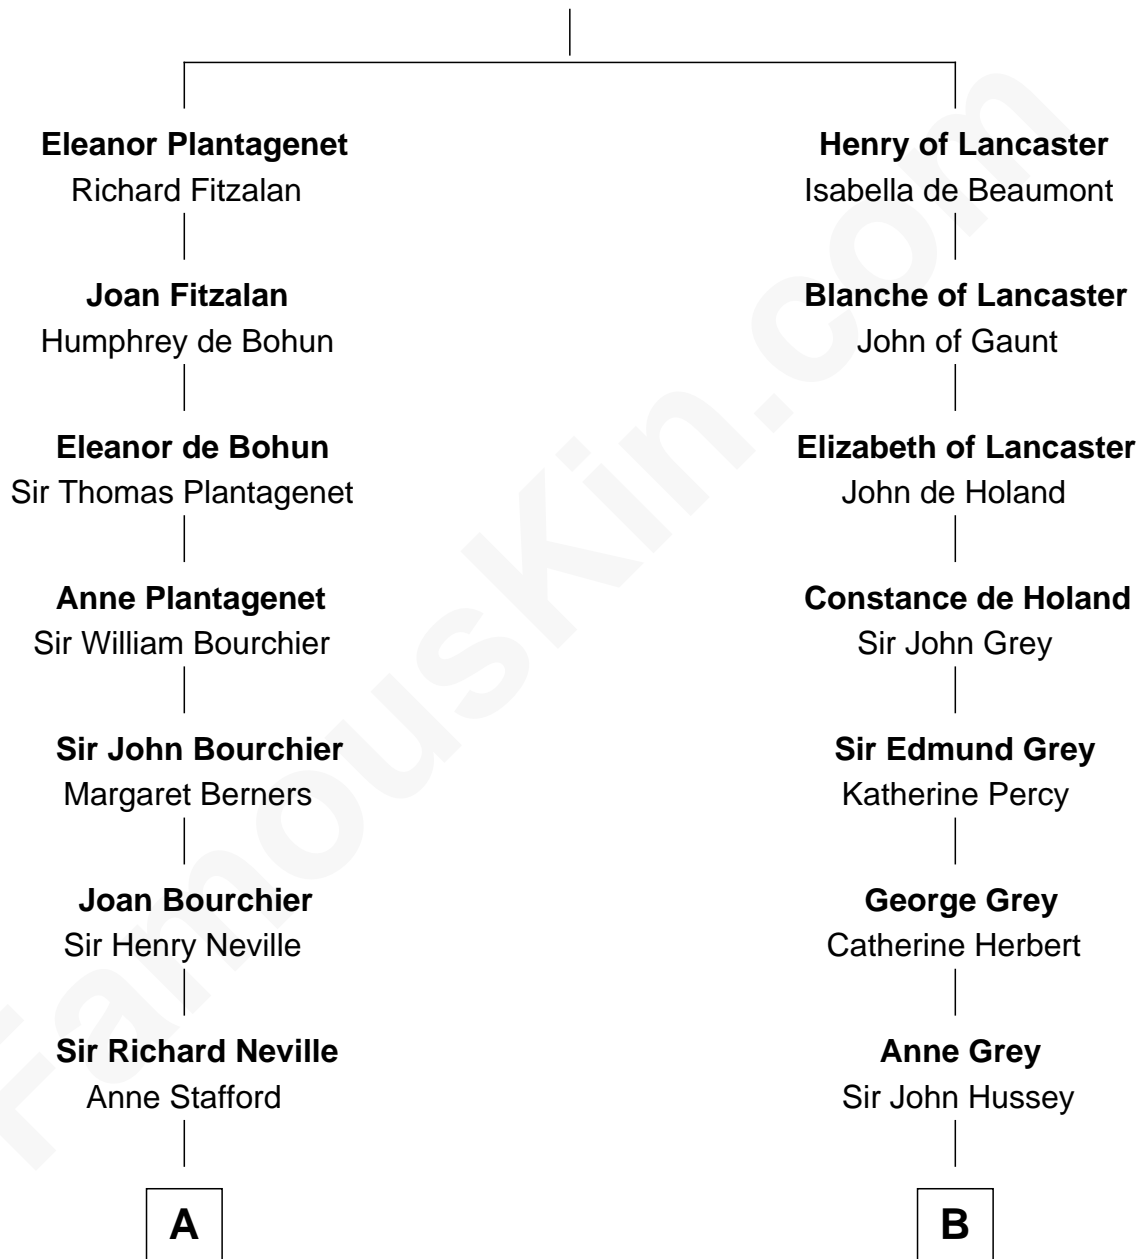

# FamousKin.com Relationship Chart of

**Jimmy Carter**

*39th U.S. President*

14th cousin 7 times removed of

**DeWitt Clinton**

*6th Governor of New York*

**Henry Plantagenet**

Maud de Chaworth

**C**

—  
**Mary Kay**  
John Pratt

—  
**James E. Pratt**  
Sophronia C. Cowan

—  
**Nina Pratt**  
William Archibald Carter

—  
**Earl Carter**  
Lillian Gordy

—  
**Jimmy Carter**  
*39th U.S. President*