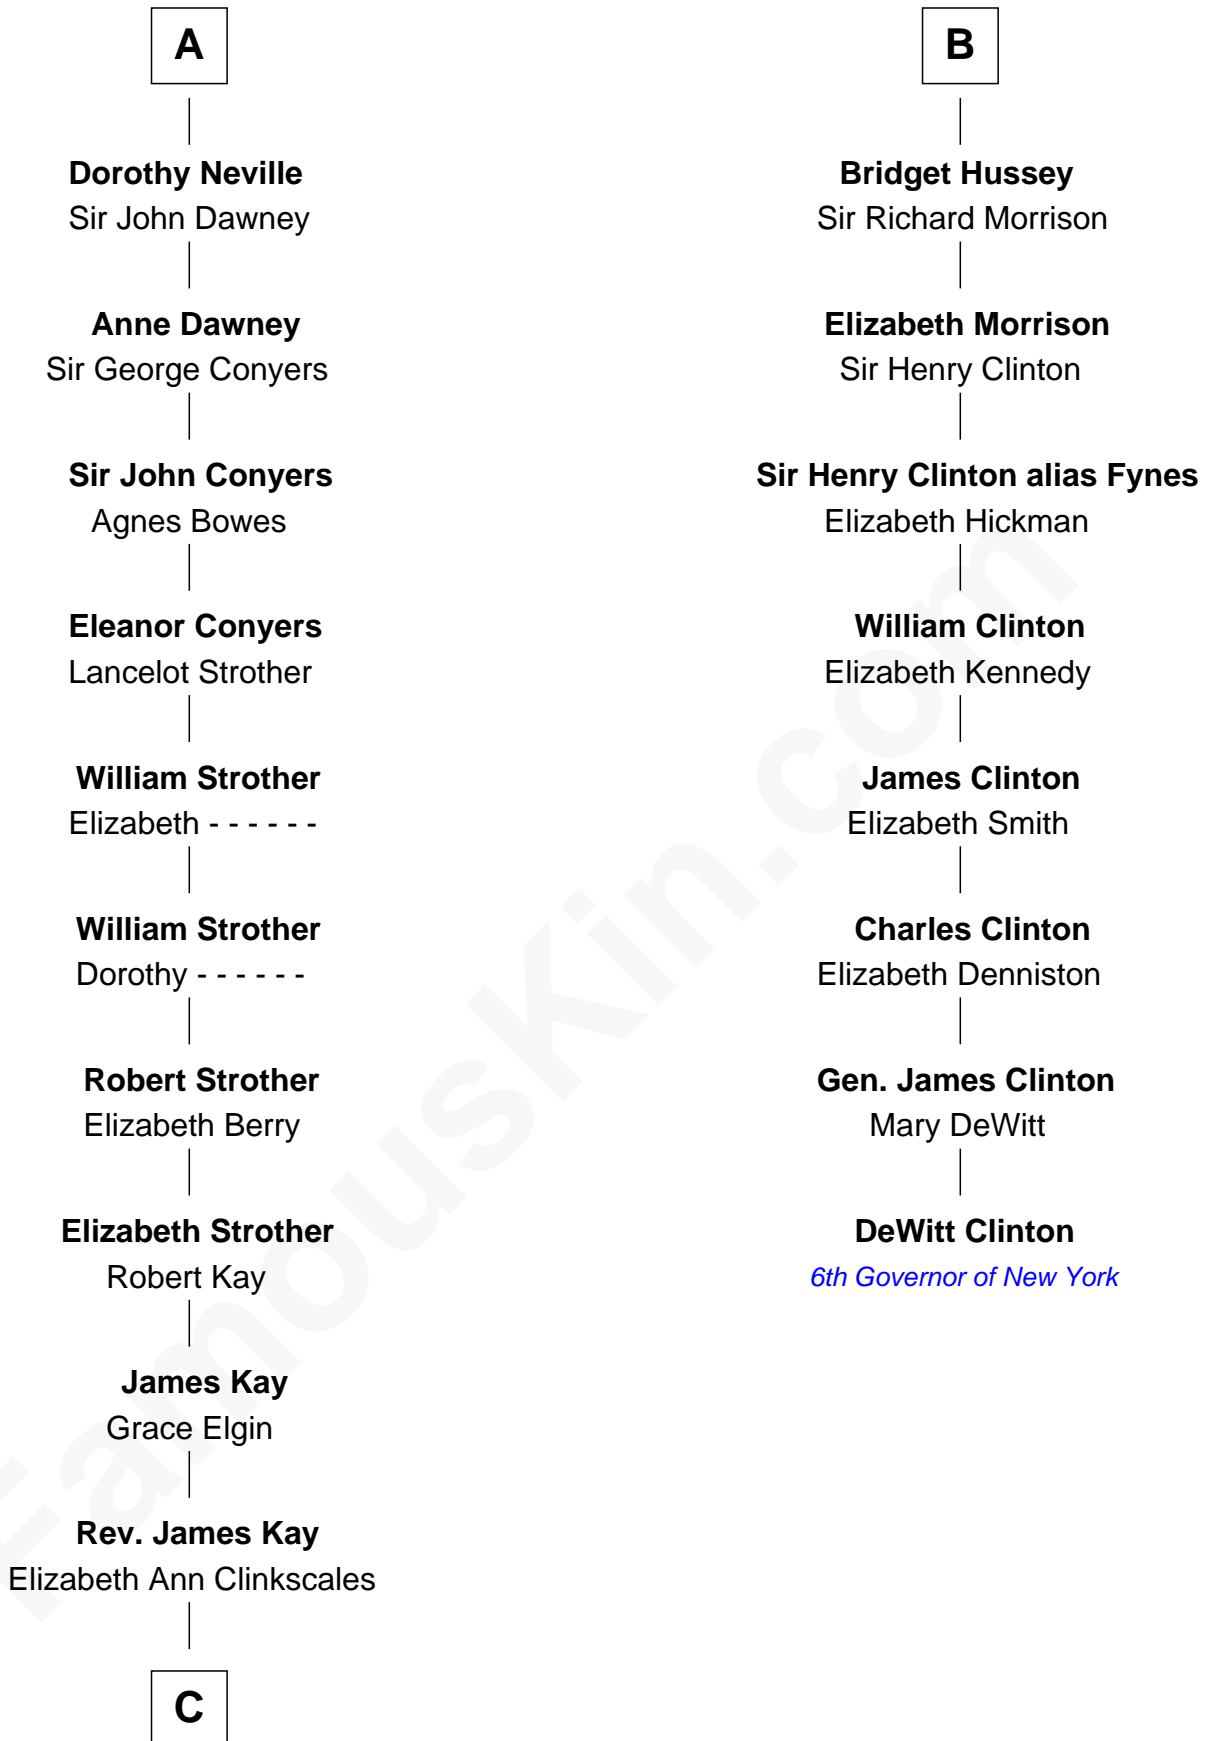

# FamousKin.com Relationship Chart of

**Jimmy Carter**

*39th U.S. President*

14th cousin 7 times removed of

**DeWitt Clinton**

*6th Governor of New York*

**Henry Plantagenet**

Maud de Chaworth

**C**

—  
**Mary Kay**  
John Pratt

—  
**James E. Pratt**  
Sophronia C. Cowan

—  
**Nina Pratt**  
William Archibald Carter

—  
**Earl Carter**  
Lillian Gordy

—  
**Jimmy Carter**  
*39th U.S. President*