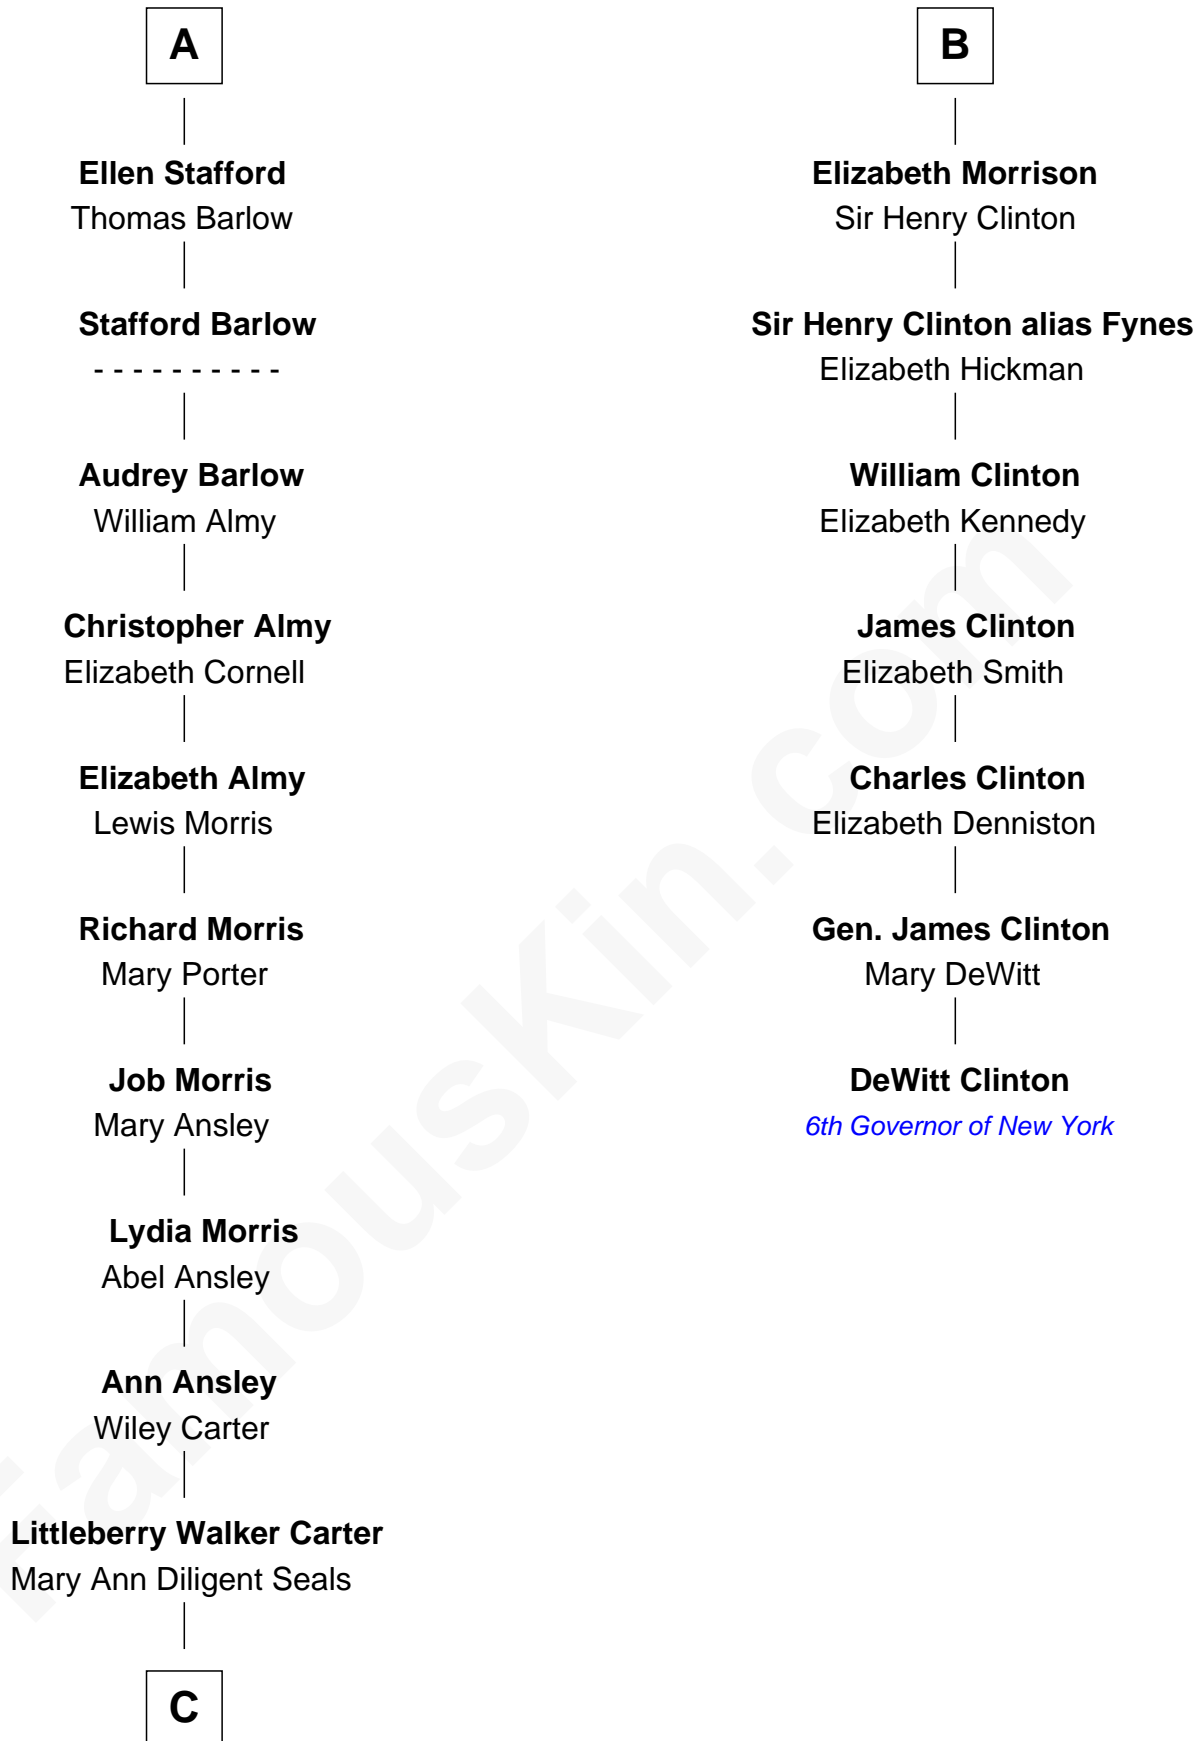

# FamousKin.com Relationship Chart of

**Jimmy Carter**

*39th U.S. President*

13th cousin 6 times removed of

**DeWitt Clinton**

*6th Governor of New York*

**C**

William Archibald Carter

Nina Pratt

Earl Carter

Lillian Gordy

Jimmy Carter

*39th U.S. President*

FamousKin.com