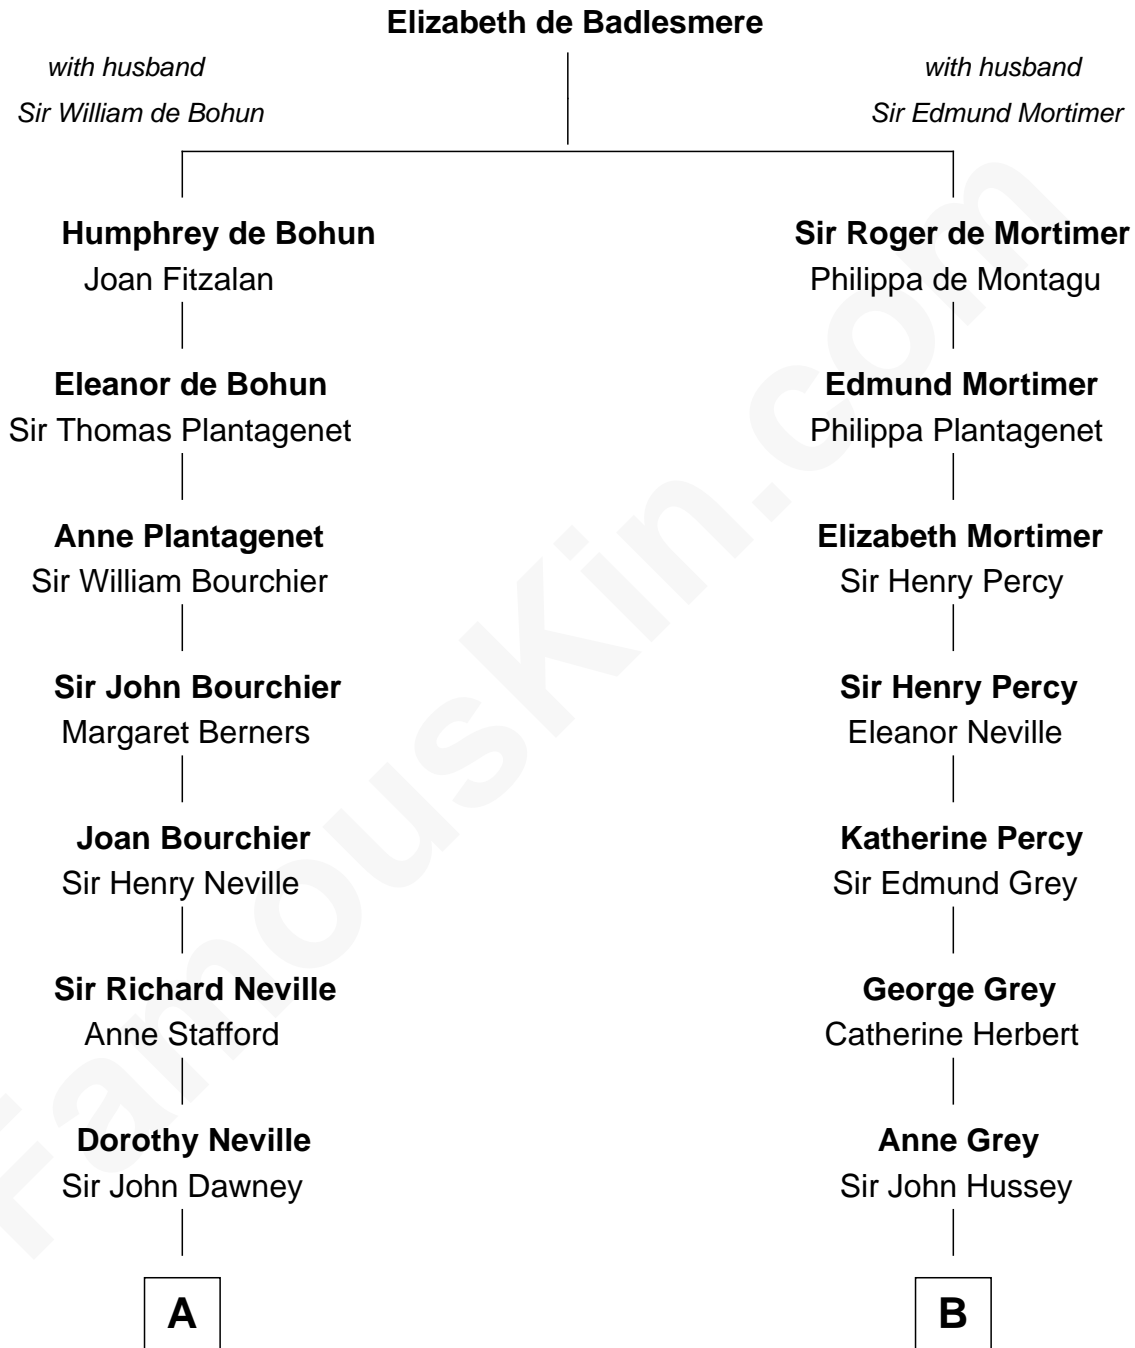

FamousKin.com Relationship Chart of

Jimmy Carter

39th U.S. President

14th cousin 6 times removed of

DeWitt Clinton

6th Governor of New York

C

—
James E. Pratt
Sophronia C. Cowan

—
Nina Pratt
William Archibald Carter

—
Earl Carter
Lillian Gordy

—
Jimmy Carter
39th U.S. President

FamousKin.com