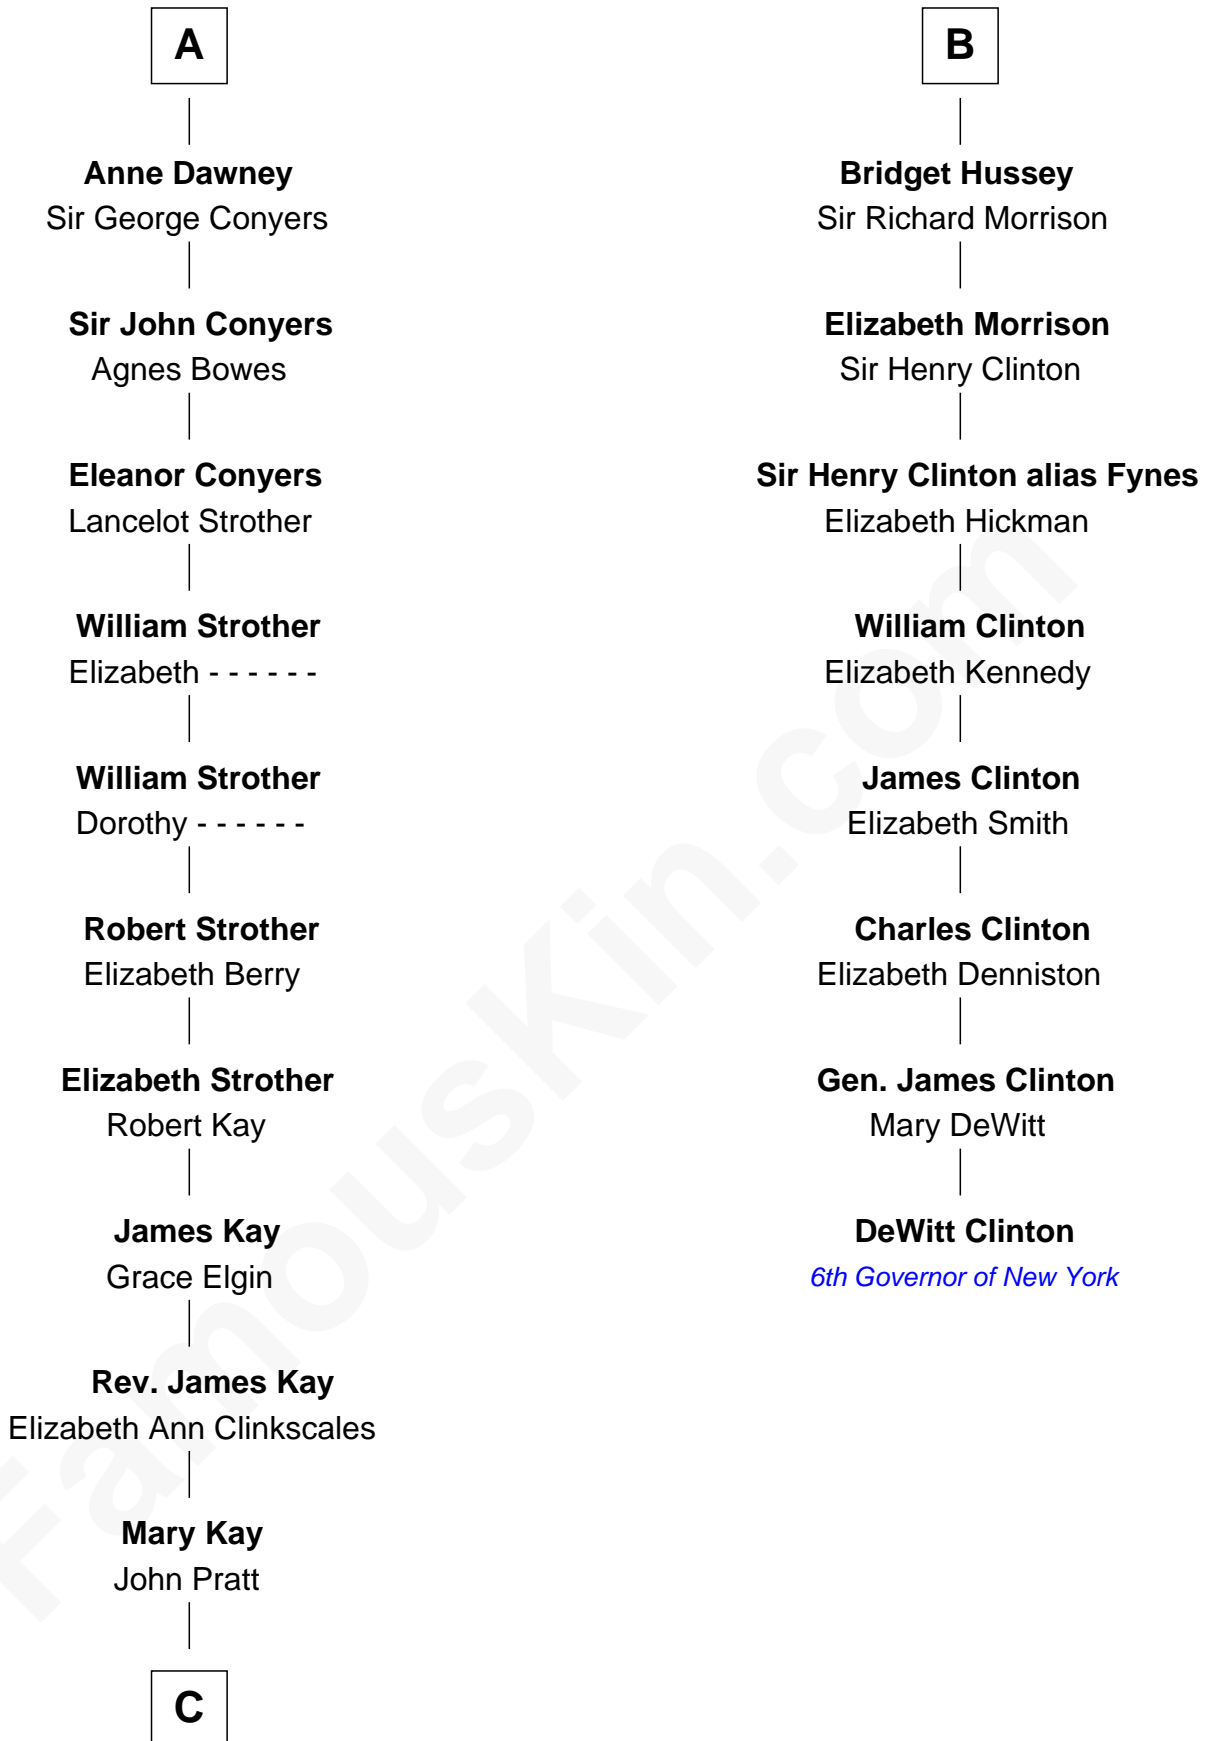

FamousKin.com Relationship Chart of

Jimmy Carter

39th U.S. President

14th cousin 6 times removed of

DeWitt Clinton

6th Governor of New York

C

—
James E. Pratt
Sophronia C. Cowan

—
Nina Pratt
William Archibald Carter

—
Earl Carter
Lillian Gordy

—
Jimmy Carter
39th U.S. President

FamousKin.com