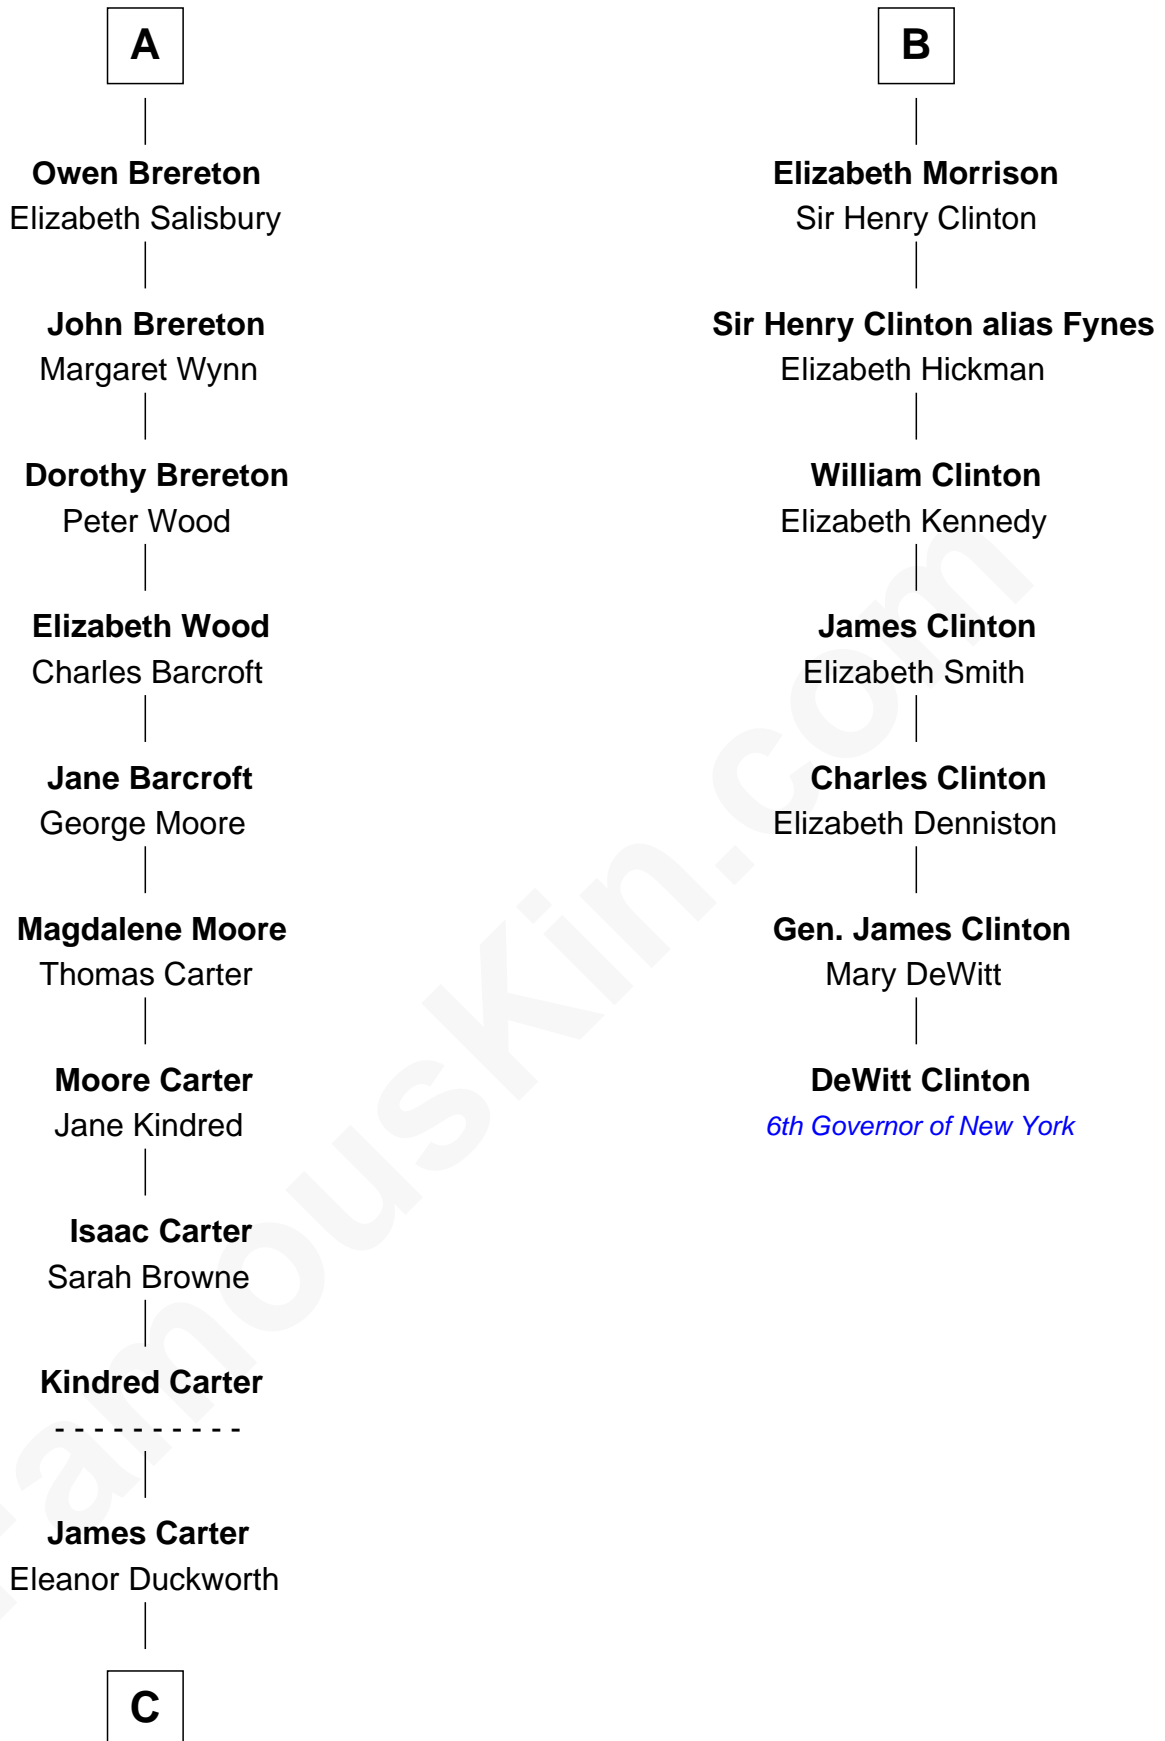

FamousKin.com Relationship Chart of

Jimmy Carter

39th U.S. President

13th cousin 8 times removed of

DeWitt Clinton

6th Governor of New York

Sir Robert de Holland

Maude la Zouche

C

—
Wiley Carter

Ann Ansley

—
Littleberry Walker Carter

Mary Ann Diligent Seals

—
William Archibald Carter

Nina Pratt

—
Earl Carter