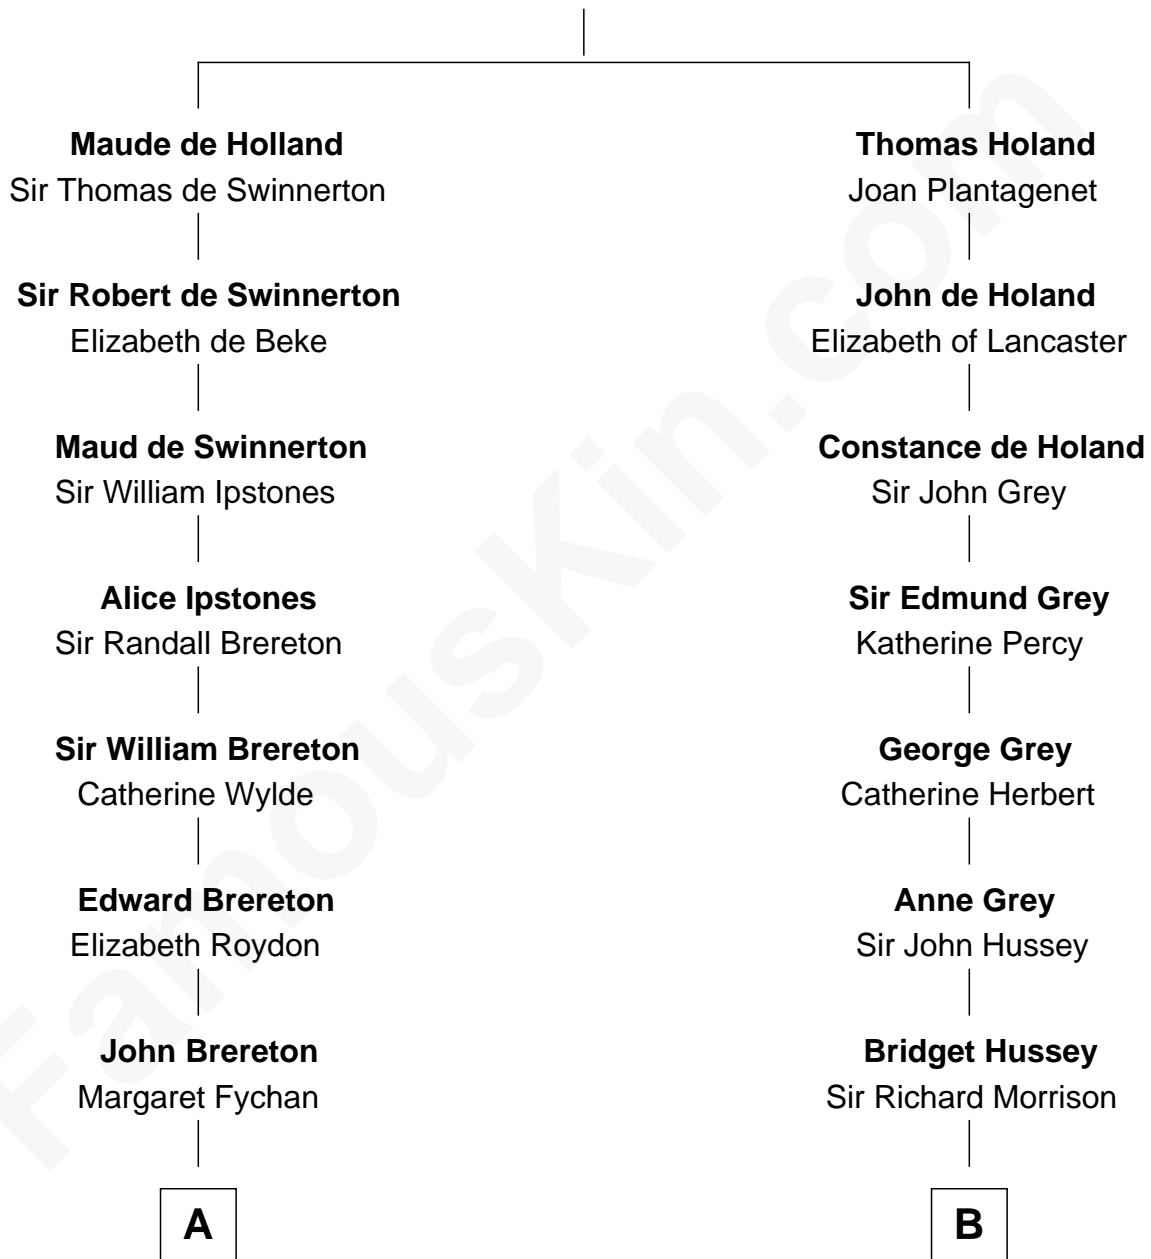

FamousKin.com Relationship Chart of

Jimmy Carter

39th U.S. President

13th cousin 8 times removed of

DeWitt Clinton

6th Governor of New York

Sir Robert de Holland

Maude la Zouche

C

—
Wiley Carter

Ann Ansley

—
Littleberry Walker Carter

Mary Ann Diligent Seals

—
William Archibald Carter

Nina Pratt

—
Earl Carter

Lillian Gordy

—
Jimmy Carter

39th U.S. President

FamousKin.com