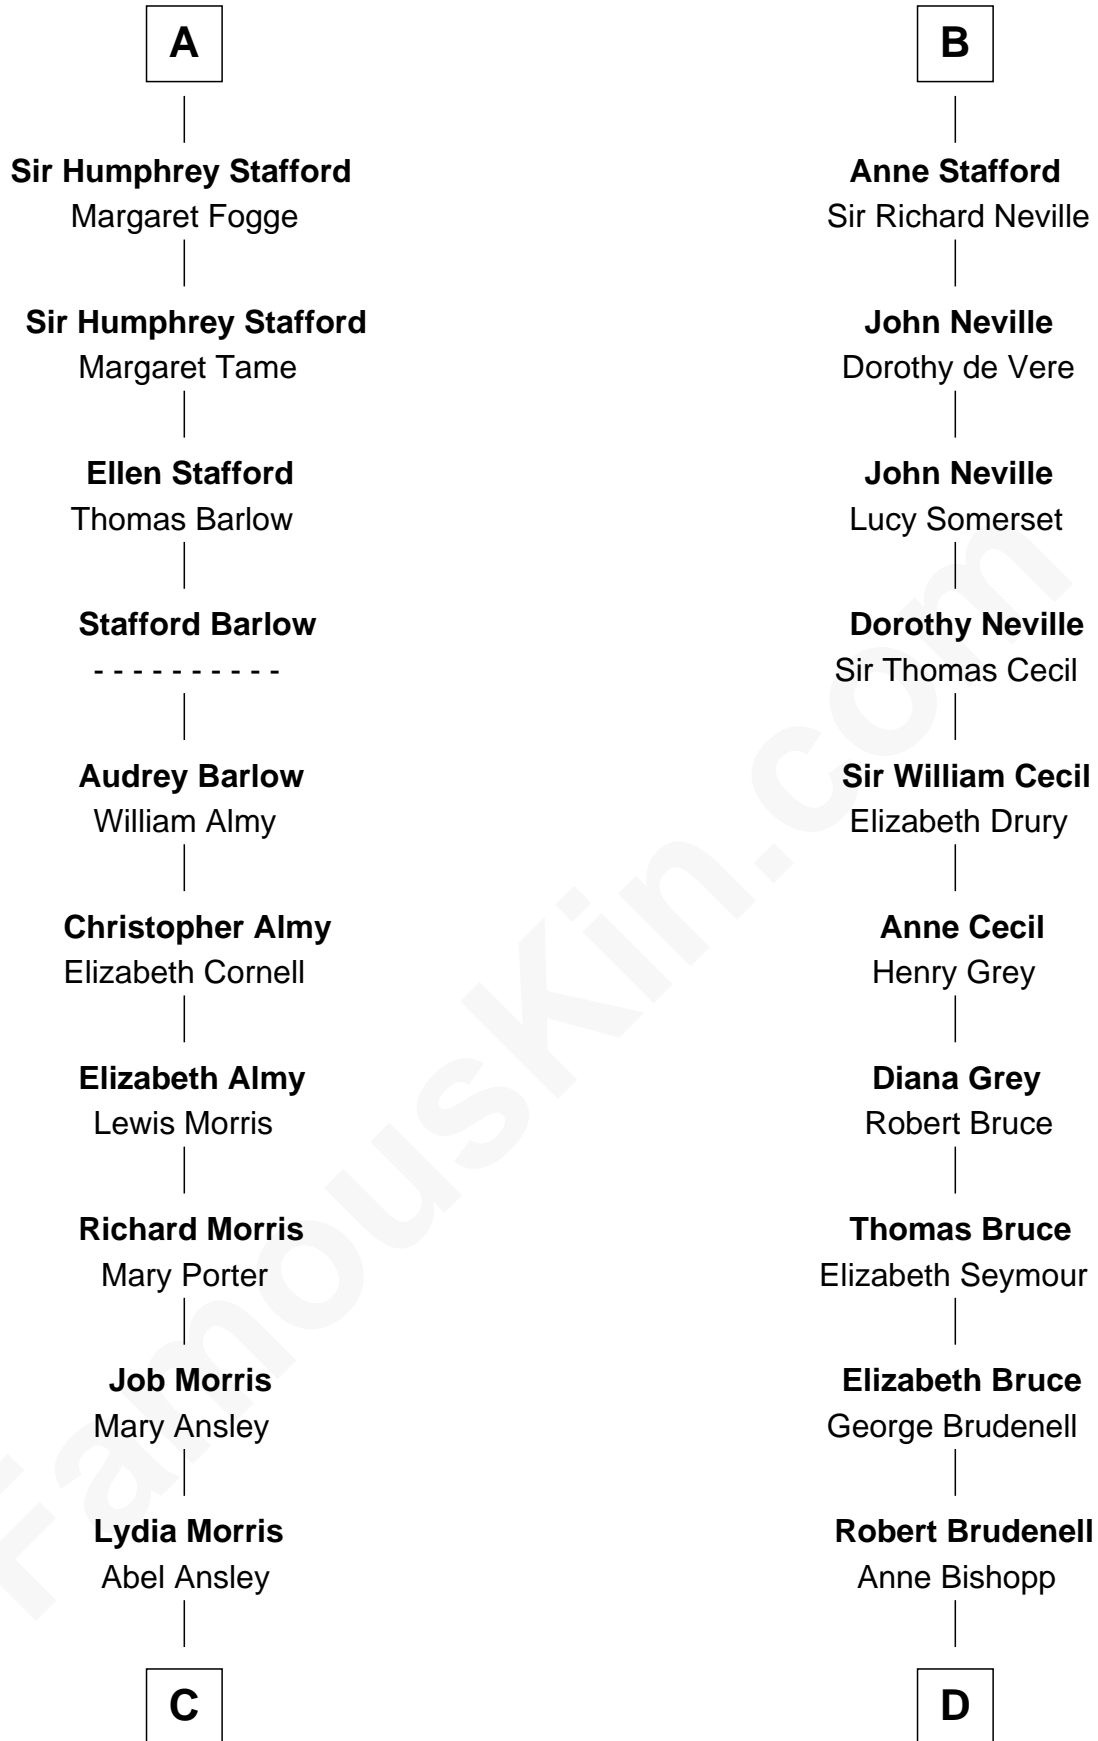

FamousKin.com Relationship Chart of

Jimmy Carter

39th U.S. President

18th cousin 3 times removed of

Lt. Gen. James Brudenell

Leader of the "Charge of the Light Brigade"

Warin Mainwaring

Agnes Arderne

Sir William Trussell

Sir Warin Trussell

Maud de St. Philibert

Maud Trussell

Sir John de Hastang

Maud de Hastang

Ralph Stafford

Sir Humphrey Stafford

Elizabeth Burdet

Sir Humphrey Stafford

Eleanor Aylesbury

Humphrey Stafford

Katherine Fray

B

C

Ann Ansley
Wiley Carter

Littleberry Walker Carter
Mary Ann Diligent Seals

William Archibald Carter
Nina Pratt

Earl Carter
Lillian Gordy

Jimmy Carter
39th U.S. President

D

Robert Brudenell
Penelope Anne Cooke

Lt. Gen. James Brudenell
Charge of the Light Brigade Leader