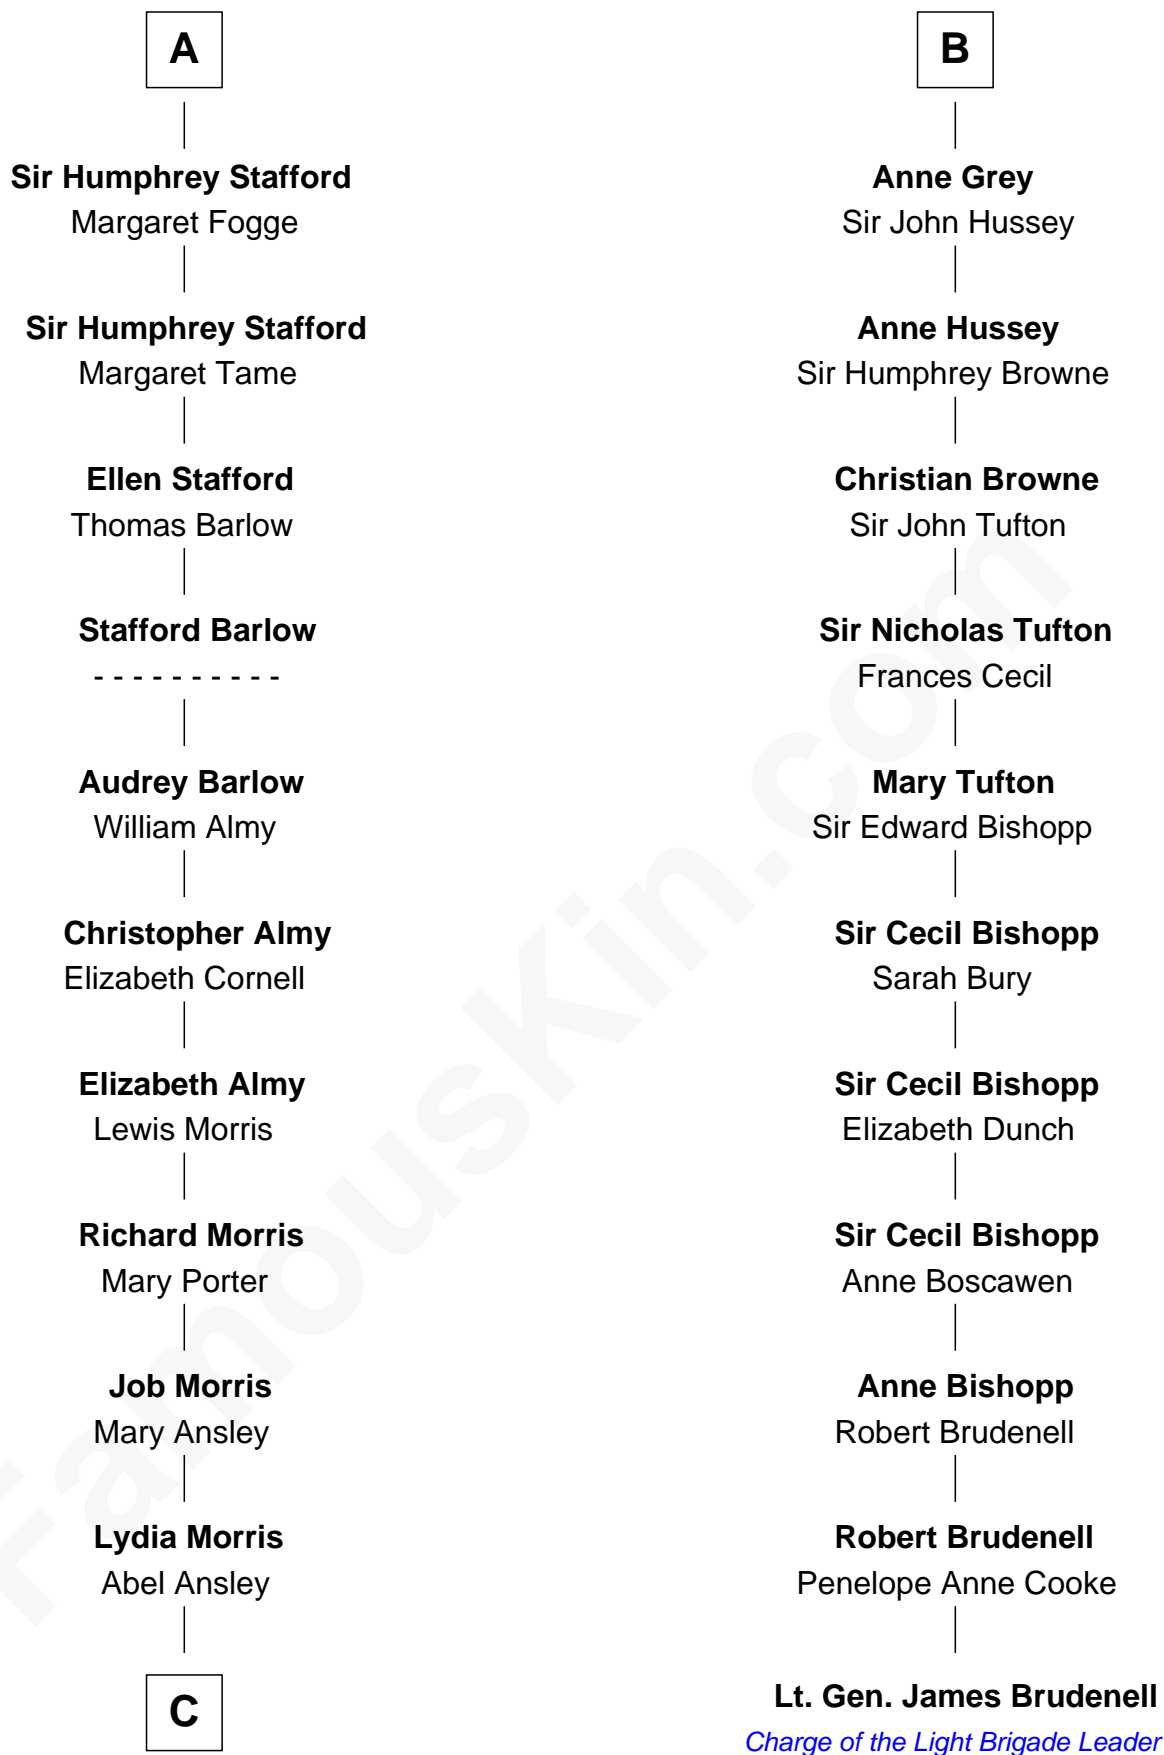

FamousKin.com Relationship Chart of

Jimmy Carter

39th U.S. President

17th cousin 4 times removed of

Lt. Gen. James Brudenell

Leader of the "Charge of the Light Brigade"

C

—
Ann Ansley
Wiley Carter

—
Littleberry Walker Carter
Mary Ann Diligent Seals

—
William Archibald Carter
Nina Pratt

—
Earl Carter
Lillian Gordy

—
Jimmy Carter
39th U.S. President

FamousKin.com