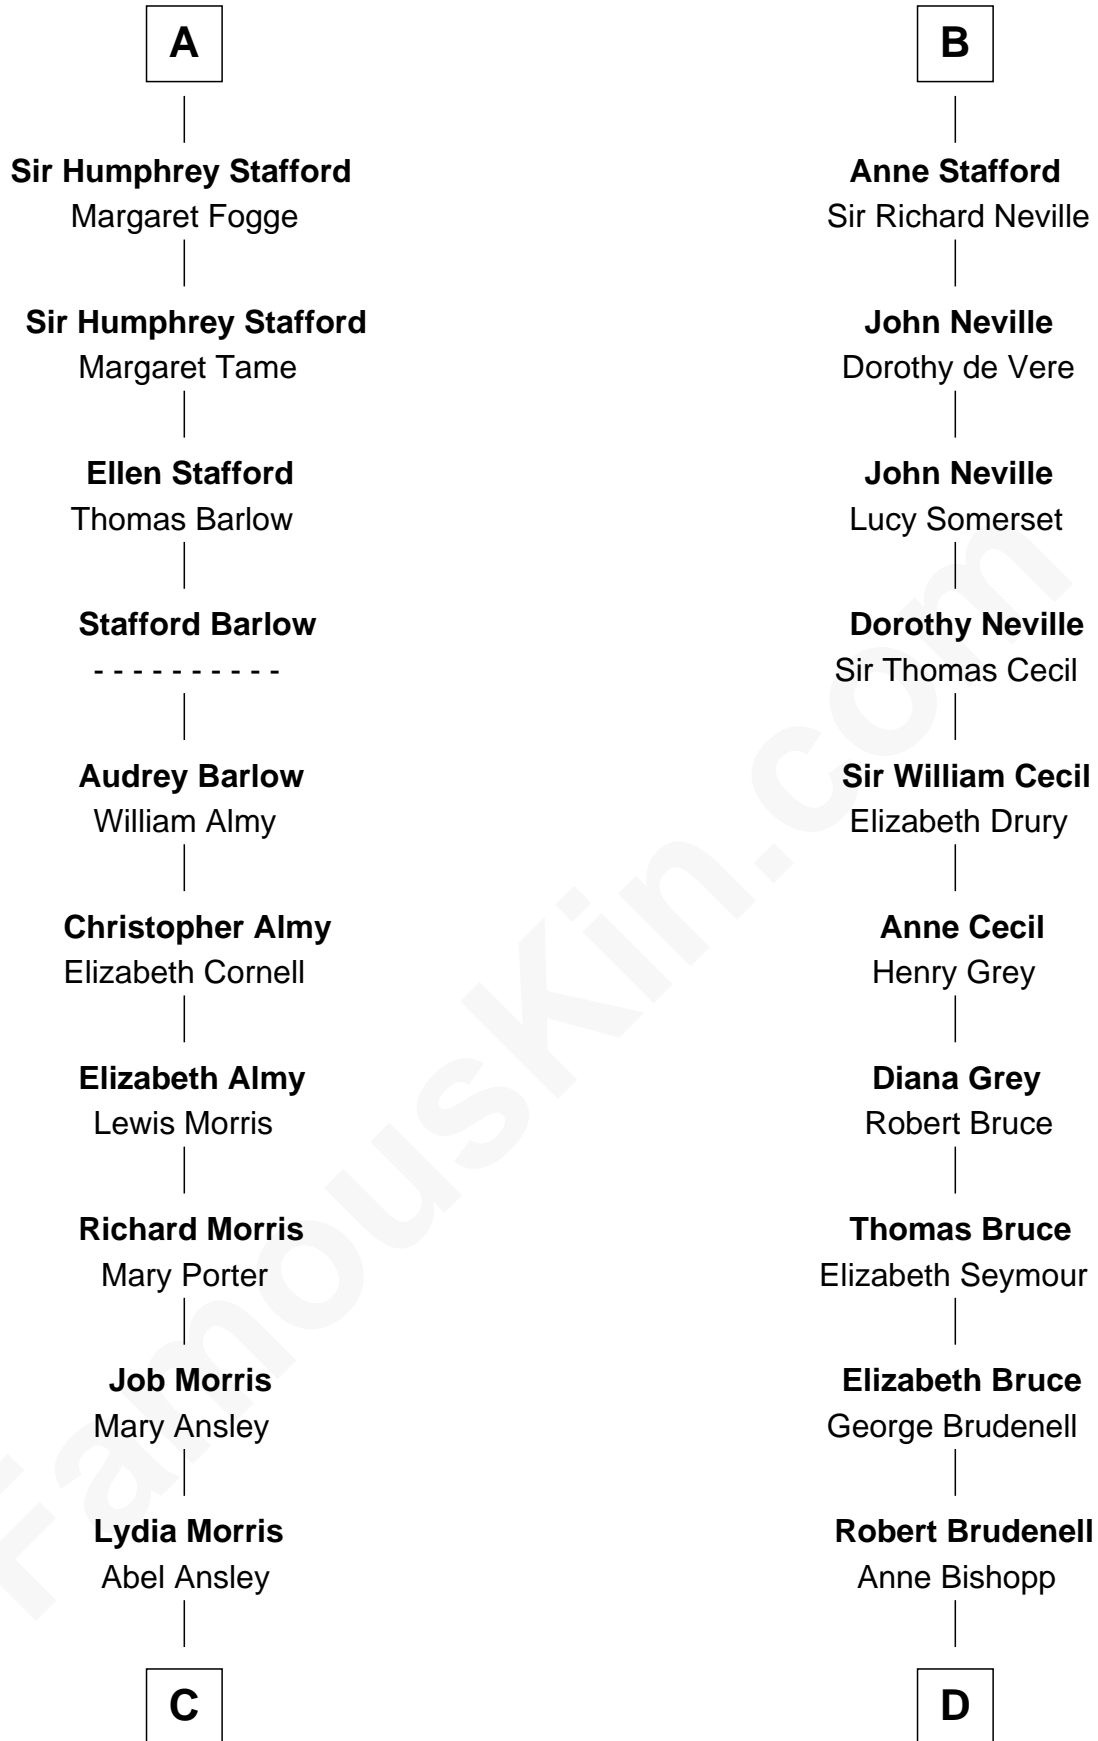

Sir Richard Basset

Sir Ralph Basset

Joan - - - - -

Joan Basset

Thomas de Aylesbury

Sir John Aylesbury

Isabel - - - - -

Sir Thomas Aylesbury

Katherine Pabenham

Eleanor Aylesbury

Sir Humphrey Stafford

Humphrey Stafford

Katherine Fray

B

C

Ann Ansley
Wiley Carter

Littleberry Walker Carter
Mary Ann Diligent Seals

William Archibald Carter
Nina Pratt

Earl Carter
Lillian Gordy

Jimmy Carter
39th U.S. President

D

Robert Brudenell
Penelope Anne Cooke

Lt. Gen. James Brudenell
Charge of the Light Brigade Leader