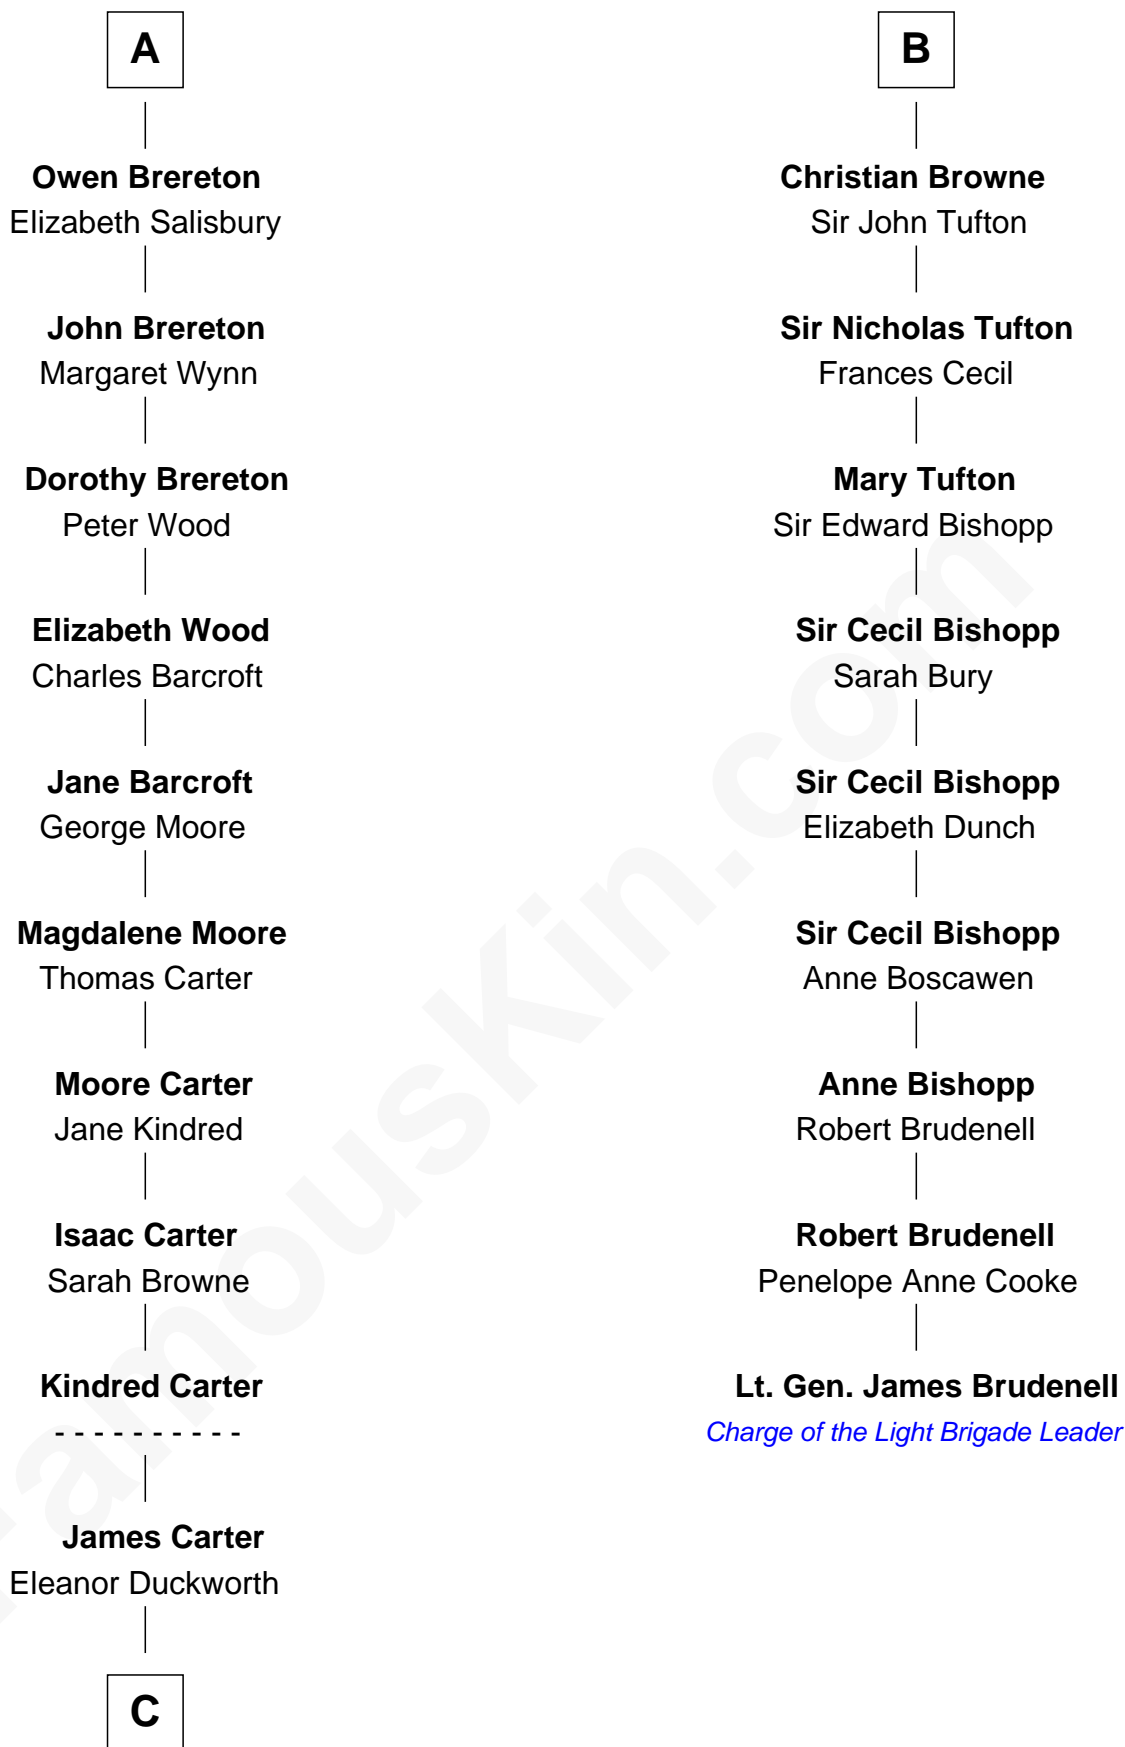

FamousKin.com Relationship Chart of

Jimmy Carter

39th U.S. President

15th cousin 6 times removed of

Lt. Gen. James Brudenell

Leader of the "Charge of the Light Brigade"

Sir Robert de Holland

Maude la Zouche

Catherine Wylde

Edward Brereton

Elizabeth Roydon

John Brereton

Margaret Fychan

A

Thomas Holand

Joan Plantagenet

John de Holand

Elizabeth of Lancaster

Constance de Holand

Sir John Grey

Sir Edmund Grey

Katherine Percy

George Grey

Catherine Herbert

Anne Grey

Sir John Hussey

Anne Hussey

Sir Humphrey Browne

B

C

—
Wiley Carter

Ann Ansley