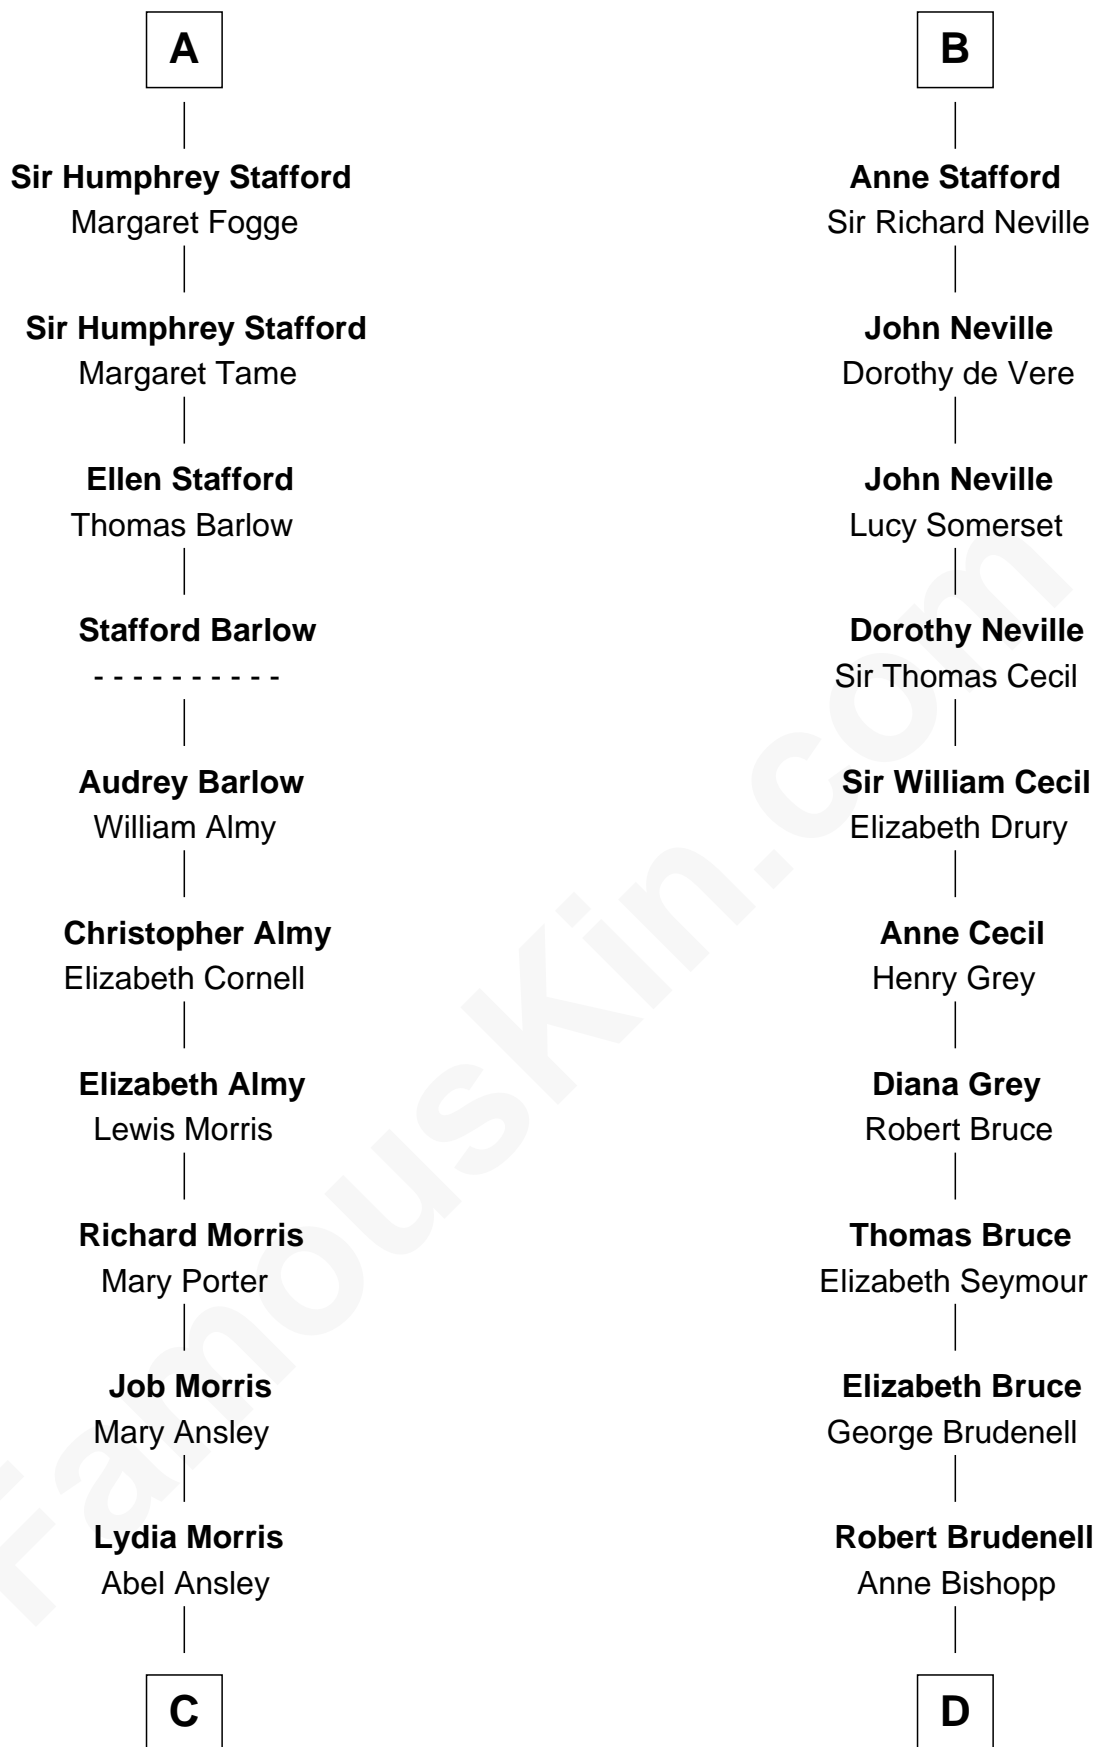

FamousKin.com Relationship Chart of

Jimmy Carter

39th U.S. President

18th cousin 3 times removed of

Lt. Gen. James Brudenell

Leader of the "Charge of the Light Brigade"

C

Ann Ansley
Wiley Carter

Littleberry Walker Carter
Mary Ann Diligent Seals

William Archibald Carter
Nina Pratt

Earl Carter
Lillian Gordy

Jimmy Carter
39th U.S. President

D

Robert Brudenell
Penelope Anne Cooke

Lt. Gen. James Brudenell
Charge of the Light Brigade Leader