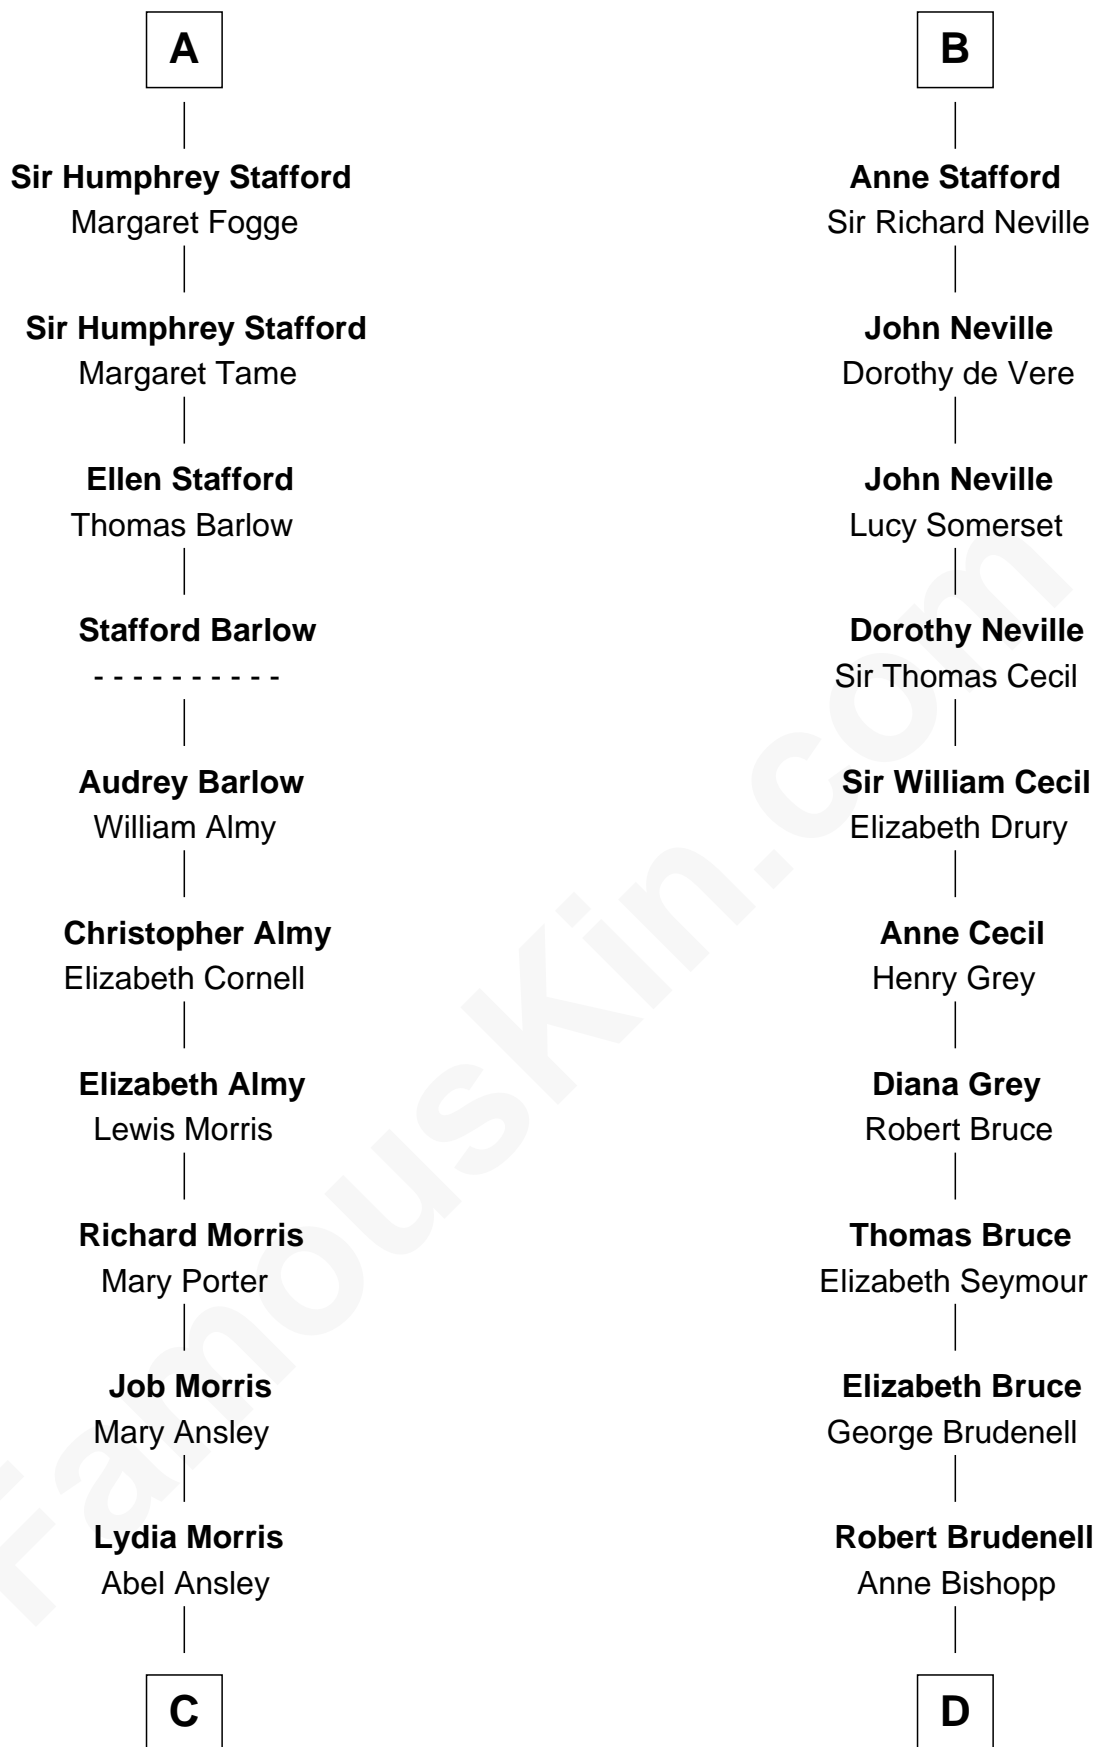

FamousKin.com Relationship Chart of

Jimmy Carter

39th U.S. President

18th cousin 3 times removed of

Lt. Gen. James Brudenell

Leader of the "Charge of the Light Brigade"

Ralph Basset
Eleanor de la Wade

Sir Richard Basset
Joan de Huntingfield

Sir Ralph Basset
Joan - - - - -

Joan Basset
Thomas de Aylesbury

Sir John Aylesbury
Isabel - - - - -

Sir Thomas Aylesbury
Katherine Pabenham

Eleanor Aylesbury
Sir Humphrey Stafford

Humphrey Stafford
Katherine Fray

A

Sir Richard Basset
Joan de Huntingfield

Sir Ralph Basset
Joan - - - - -

Joan Basset
Thomas de Aylesbury

Sir John Aylesbury
Isabel - - - - -

Sir Thomas Aylesbury
Katherine Pabenham

Eleanor Aylesbury
Sir Humphrey Stafford

Humphrey Stafford
Katherine Fray

B

C

Ann Ansley
Wiley Carter

Littleberry Walker Carter
Mary Ann Diligent Seals

William Archibald Carter
Nina Pratt

Earl Carter
Lillian Gordy

Jimmy Carter
39th U.S. President