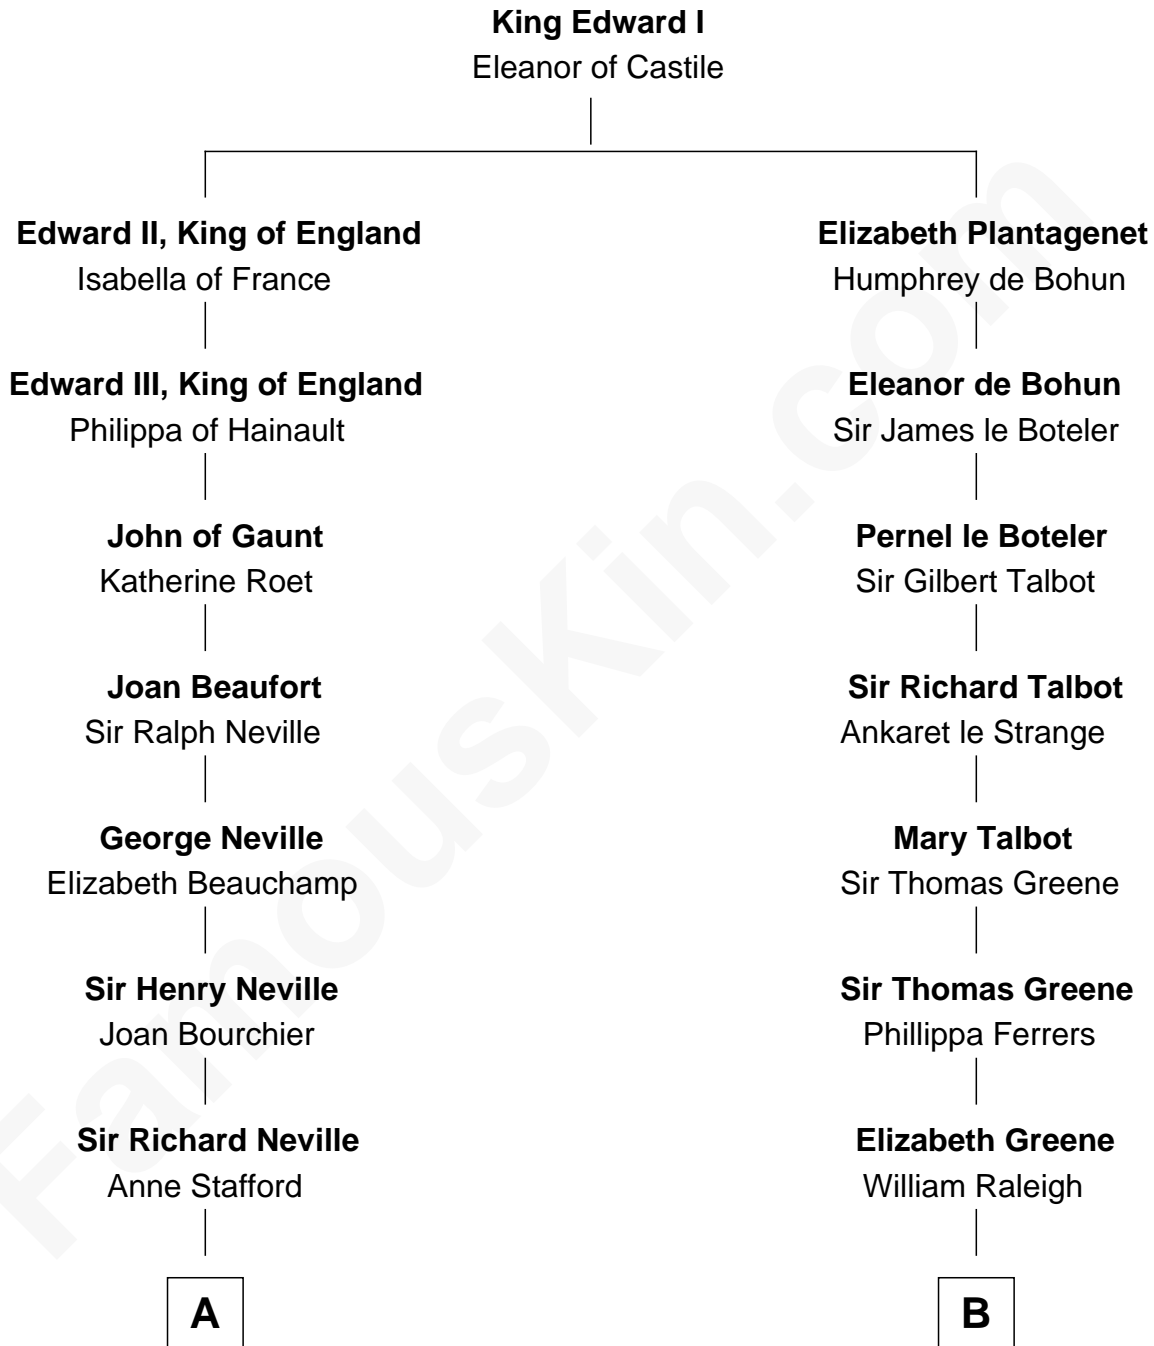

FamousKin.com Relationship Chart of

Jimmy Carter
39th U.S. President

14th cousin 7 times removed of

Jonathan Swift
Author of *Gulliver's Travels*

C

—
Mary Kay
John Pratt

—
James E. Pratt
Sophronia C. Cowan

—
Nina Pratt
William Archibald Carter

—
Earl Carter
Lillian Gordy

—
Jimmy Carter
39th U.S. President

FamousKin.com