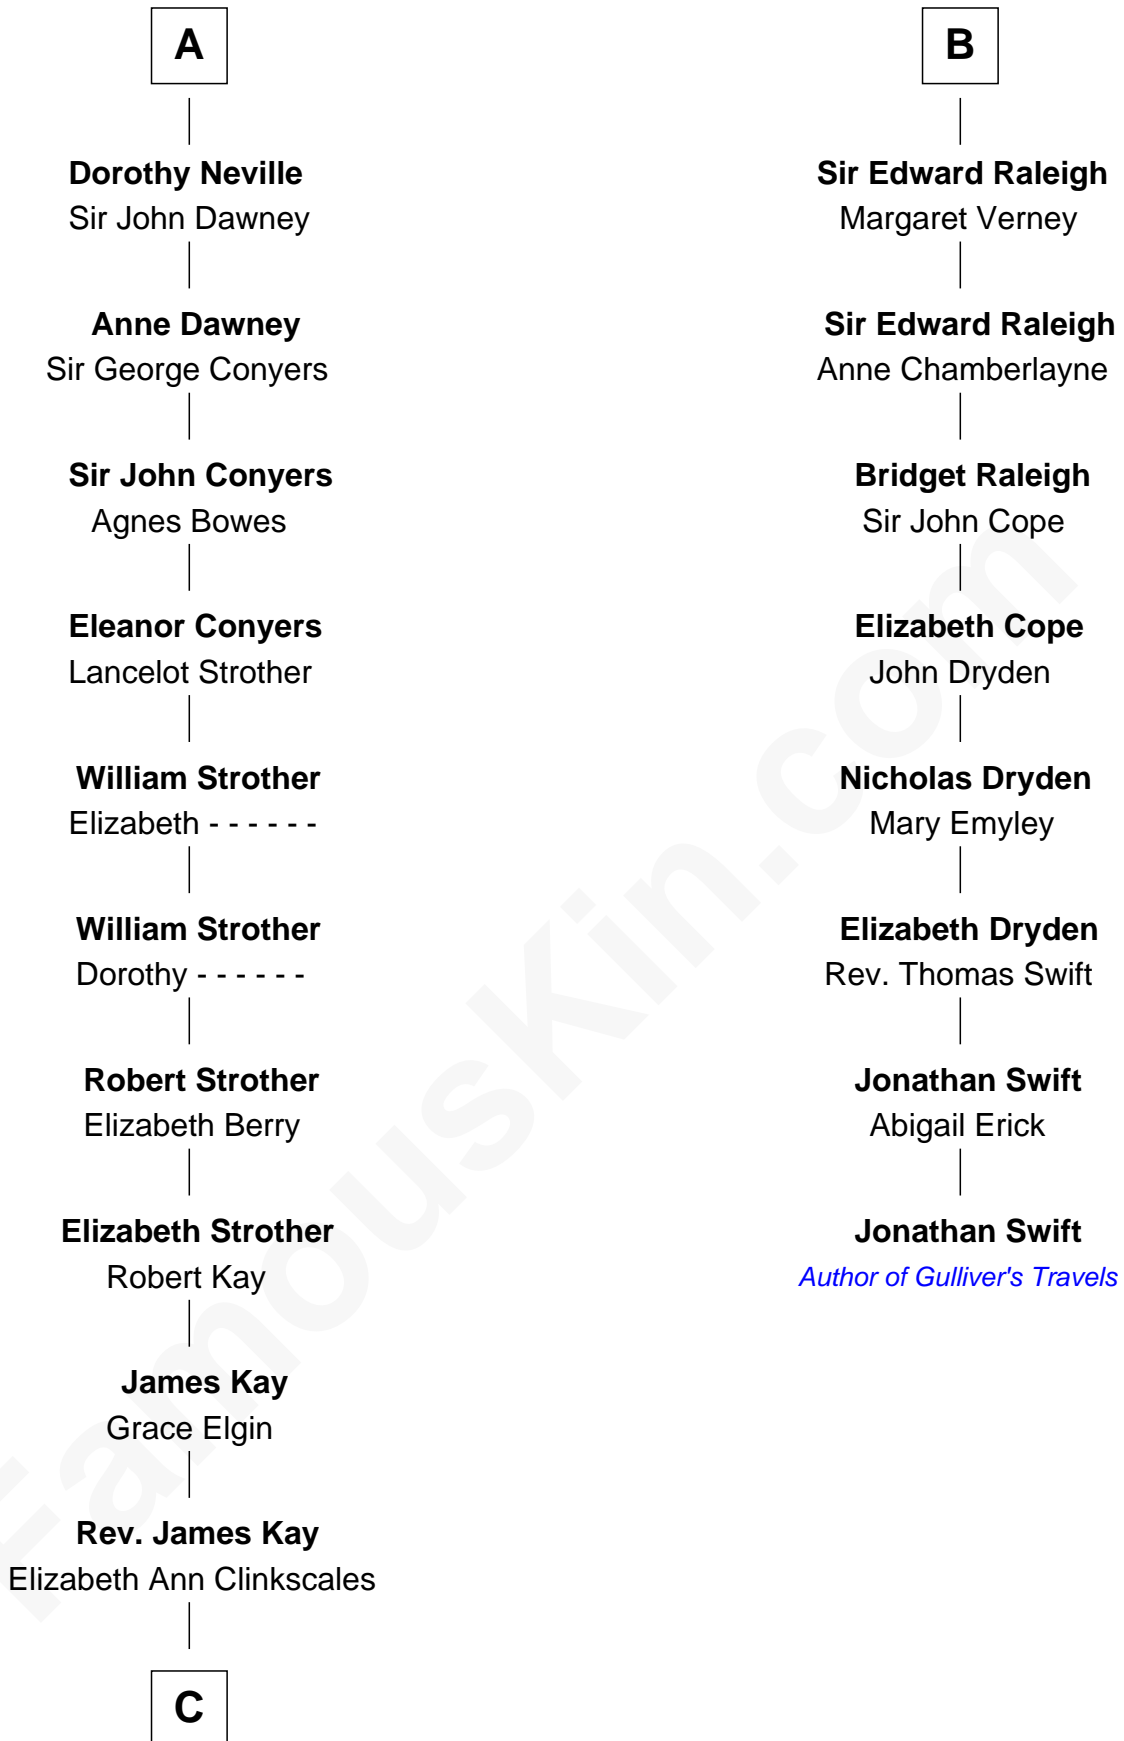

FamousKin.com Relationship Chart of

Jimmy Carter
39th U.S. President

14th cousin 7 times removed of

Jonathan Swift
Author of *Gulliver's Travels*

C

—
Mary Kay
John Pratt

—
James E. Pratt
Sophronia C. Cowan

—
Nina Pratt
William Archibald Carter

—
Earl Carter
Lillian Gordy

—
Jimmy Carter
39th U.S. President

FamousKin.com