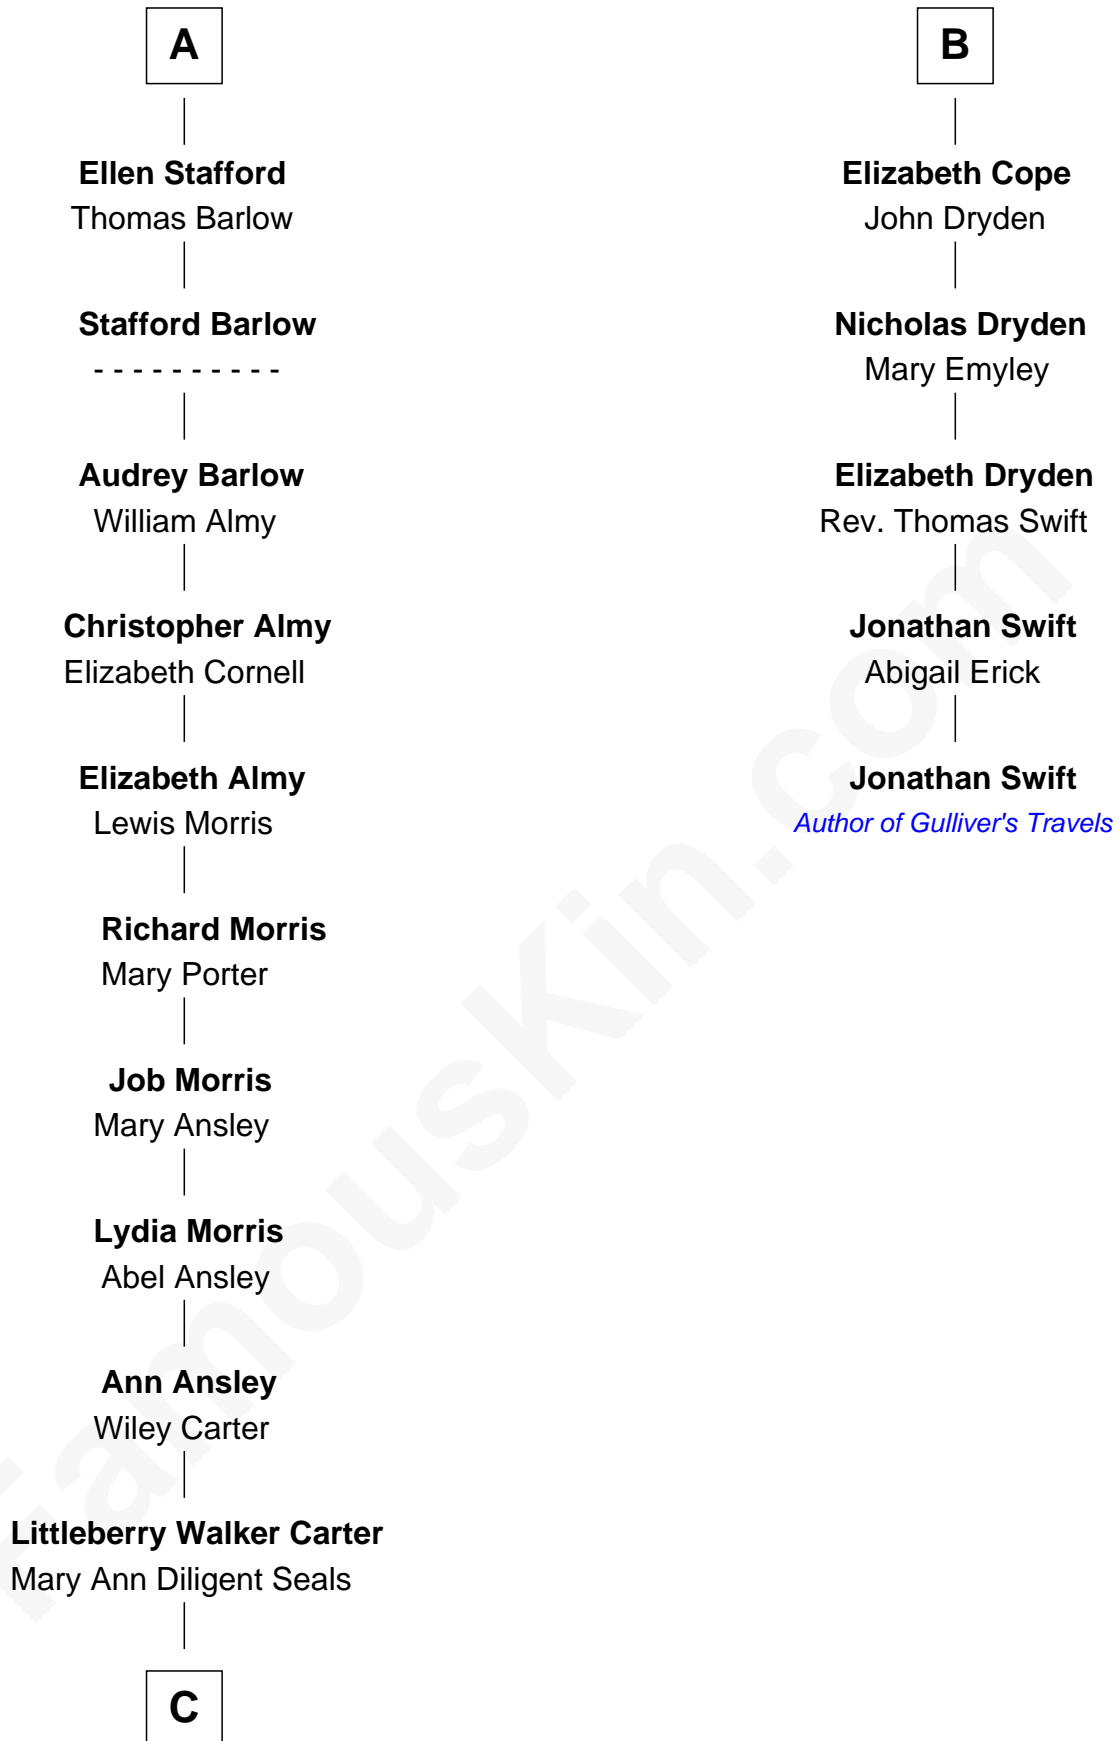

FamousKin.com Relationship Chart of

Jimmy Carter

39th U.S. President

11th cousin 8 times removed of

Jonathan Swift

Author of Gulliver's Travels

Ralph de Stafford

*with wife
Katherine de Hastang*

Anne Chamberlayne

Sir Humphrey Stafford

Margaret Tame

Bridget Raleigh

Sir John Cope

A

B

C

William Archibald Carter

Nina Pratt

Earl Carter

Lillian Gordy

Jimmy Carter

39th U.S. President

FamousKin.com