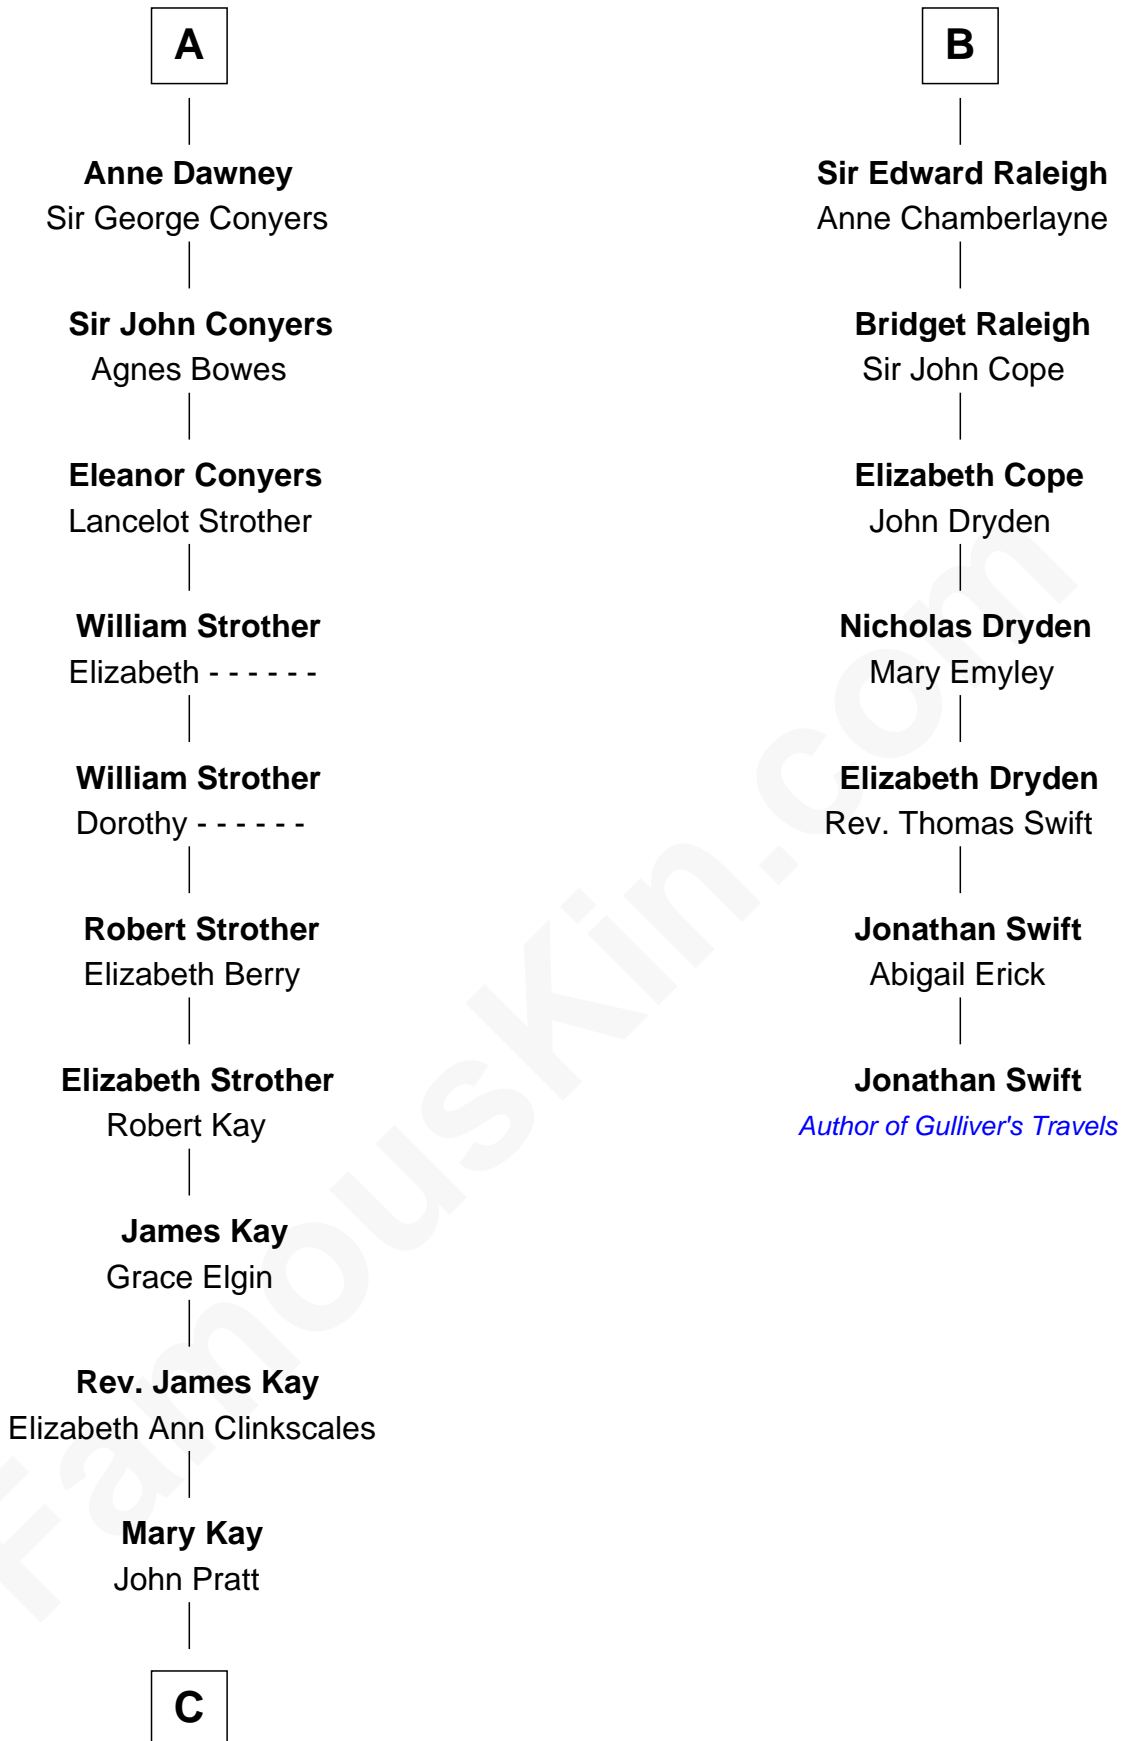

# FamousKin.com Relationship Chart of

**Jimmy Carter**

*39th U.S. President*

13th cousin 7 times removed of

**Jonathan Swift**

*Author of Gulliver's Travels*

**Sir Hugh I de Audley**

Iseult de Mortimer

**Dorothy Neville**  
Sir John Dawney

**A**

**Hugh de Audley**  
Margaret de Clare

**Margaret de Audley**  
Ralph de Stafford

**Elizabeth de Stafford**  
John de Ferrers

**Robert de Ferrers**  
Margaret Despencer

**Phillippa Ferrers**  
Sir Thomas Greene

**Elizabeth Greene**  
William Raleigh

**Sir Edward Raleigh**  
Margaret Verney

**B**

**C**

—  
**James E. Pratt**  
Sophronia C. Cowan

—  
**Nina Pratt**  
William Archibald Carter

—  
**Earl Carter**  
Lillian Gordy

—  
**Jimmy Carter**  
*39th U.S. President*

FamousKin.com