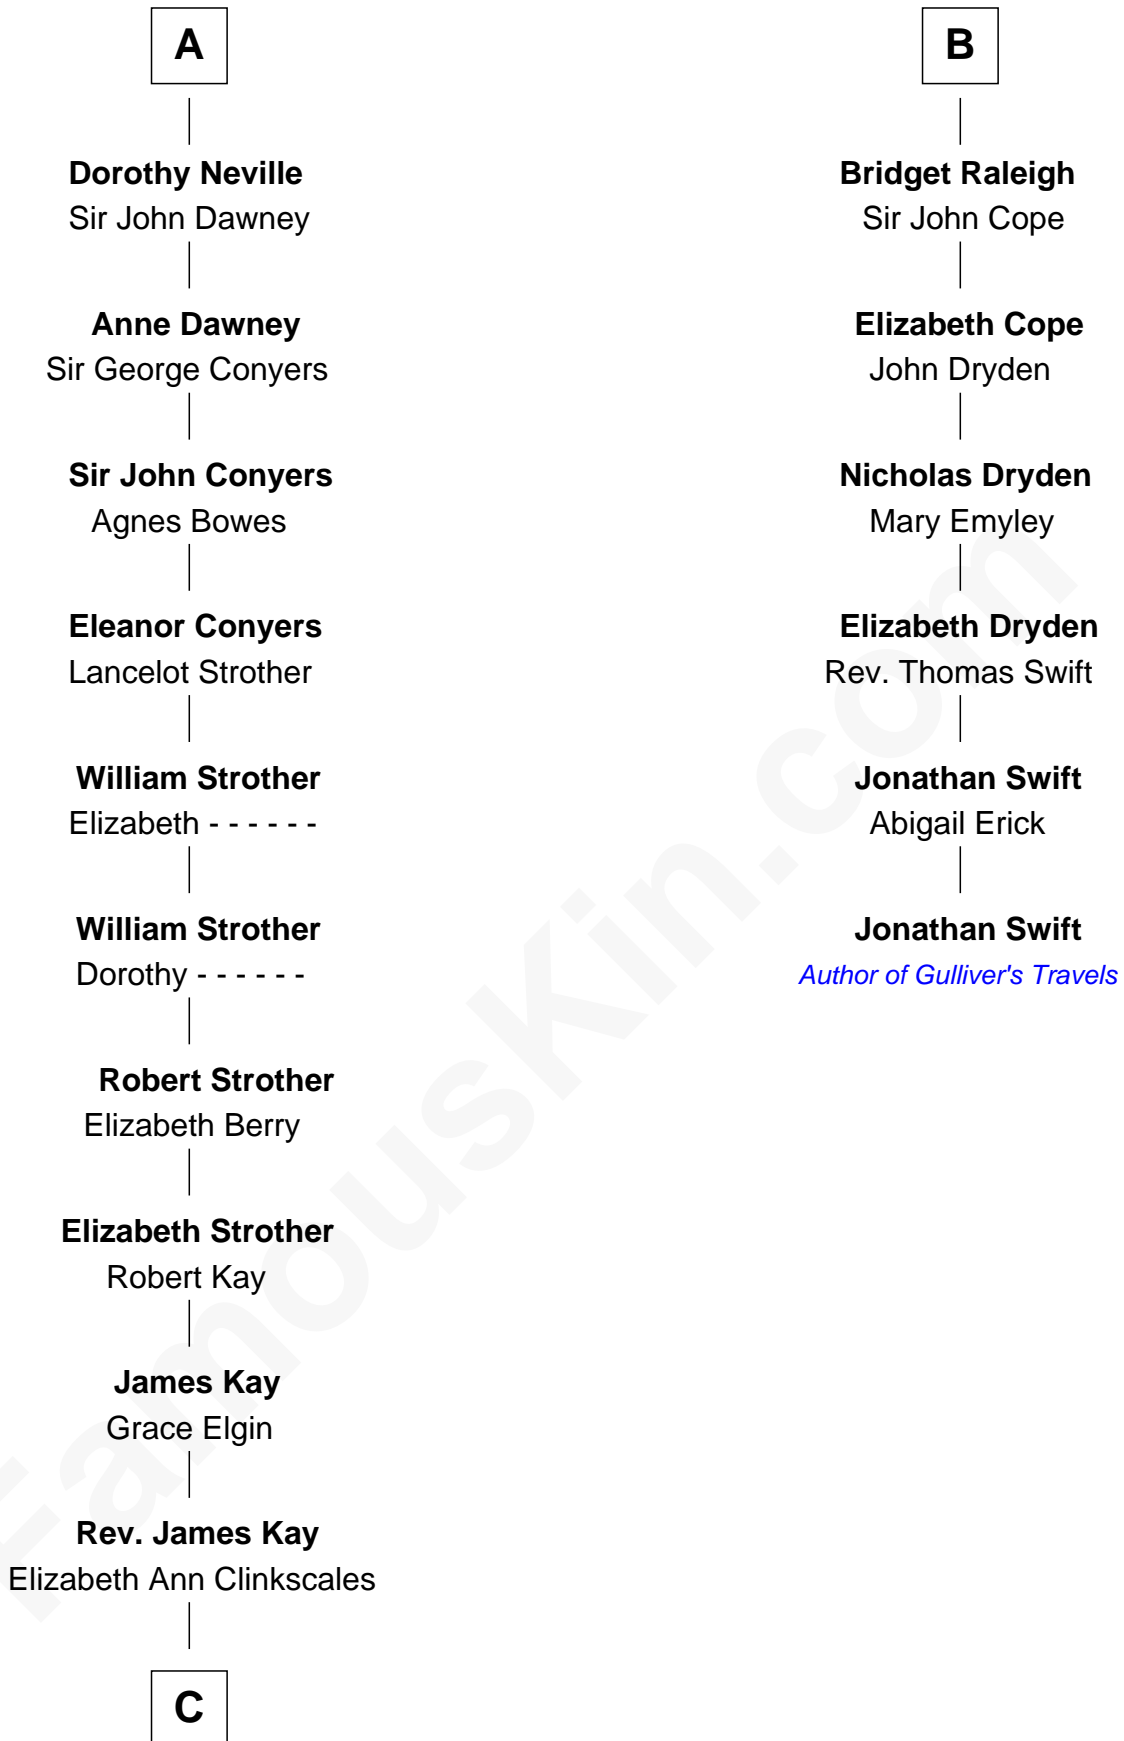

FamousKin.com Relationship Chart of

Jimmy Carter

39th U.S. President

12th cousin 9 times removed of

Jonathan Swift

Author of Gulliver's Travels

Edmund Fitzalan

Alice de Warenne

C

—
Mary Kay
John Pratt

—
James E. Pratt
Sophronia C. Cowan

—
Nina Pratt
William Archibald Carter

—
Earl Carter
Lillian Gordy

—
Jimmy Carter
39th U.S. President

FamousKin.com