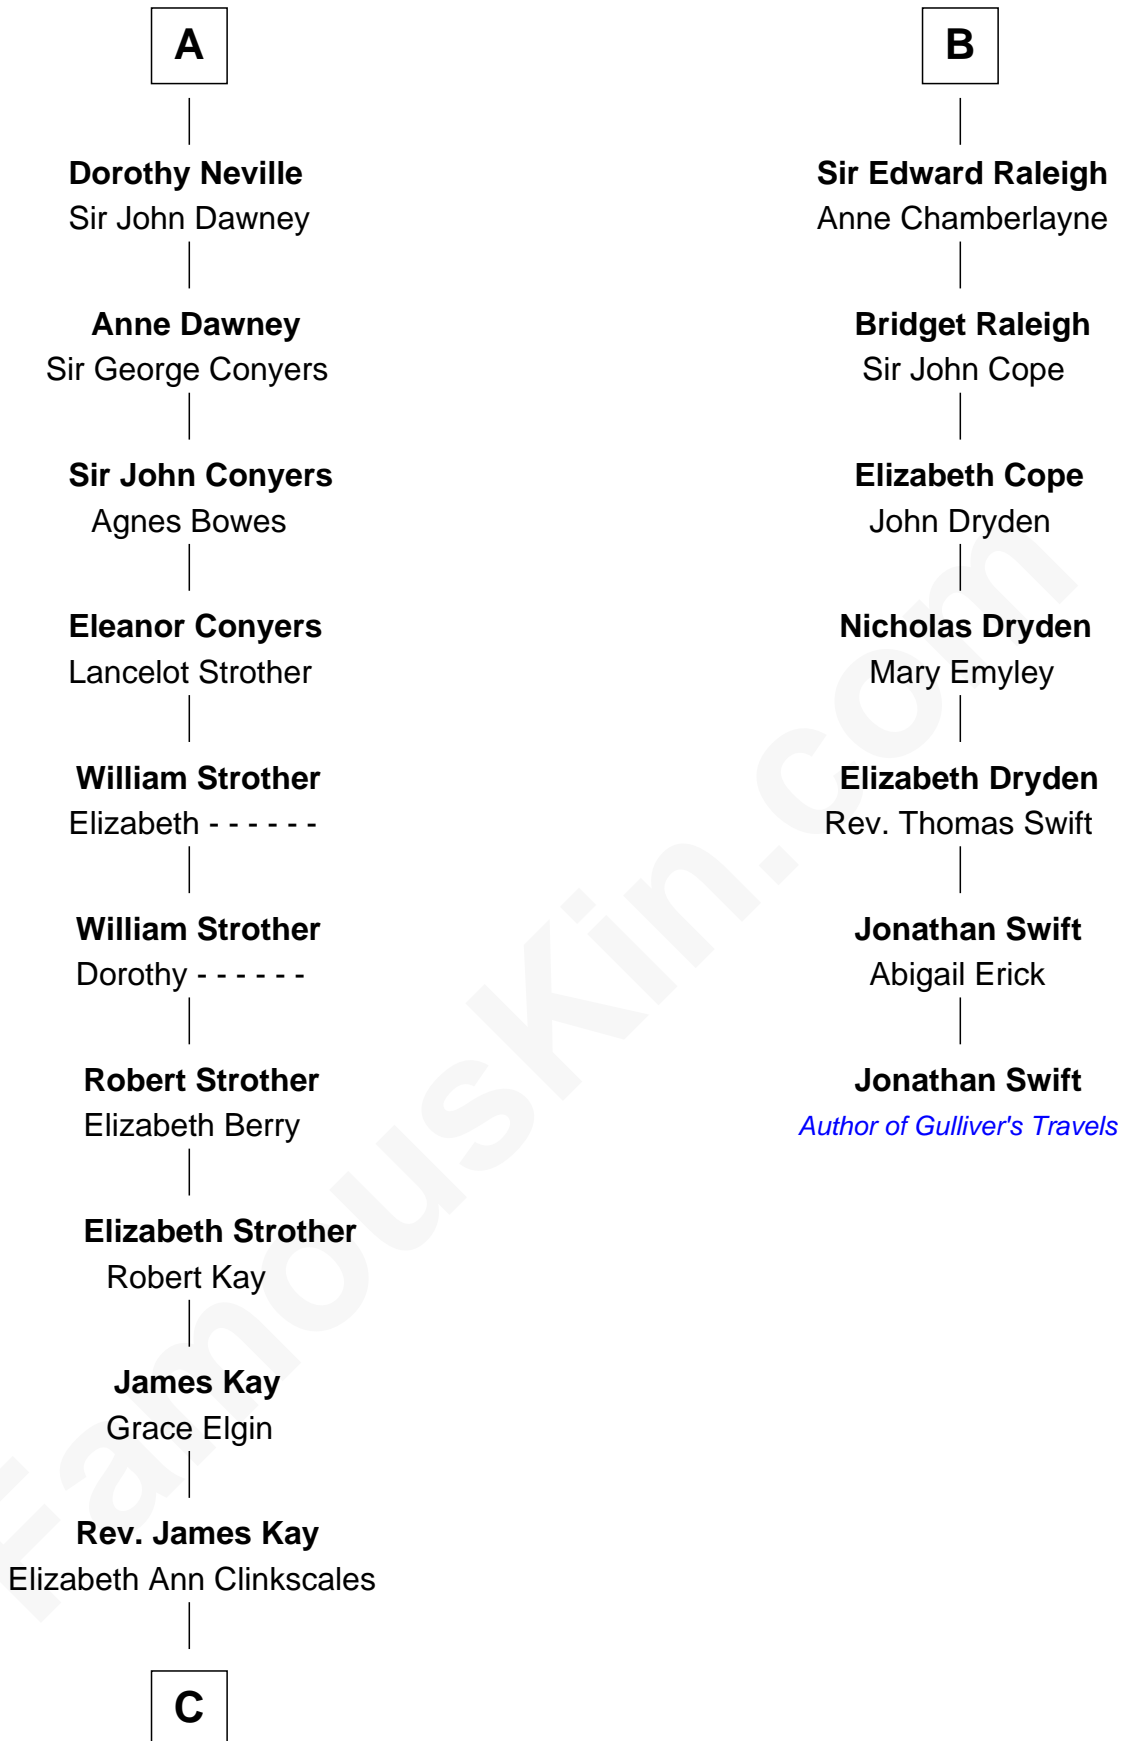

# FamousKin.com Relationship Chart of

**Jimmy Carter**

*39th U.S. President*

13th cousin 8 times removed of

**Jonathan Swift**

*Author of Gulliver's Travels*

**Humphrey de Bohun**

Elizabeth Plantagenet

**Sir William de Bohun**  
Elizabeth de Badlesmere

**Humphrey de Bohun**  
Joan Fitzalan

**Eleanor de Bohun**  
Sir Thomas Plantagenet

**Anne Plantagenet**  
Sir William Bouchier

**Sir John Bouchier**  
Margaret Berners

**Joan Bouchier**  
Sir Henry Neville

**Sir Richard Neville**  
Anne Stafford

**A**

**Eleanor de Bohun**  
Sir James le Boteler

**Pernel le Boteler**  
Sir Gilbert Talbot

**Sir Richard Talbot**  
Ankaret le Strange

**Mary Talbot**  
Sir Thomas Greene

**Sir Thomas Greene**  
Phillippa Ferrers

**Elizabeth Greene**  
William Raleigh

**Sir Edward Raleigh**  
Margaret Verney

**B**

**C**

—  
**Mary Kay**  
John Pratt

—  
**James E. Pratt**  
Sophronia C. Cowan