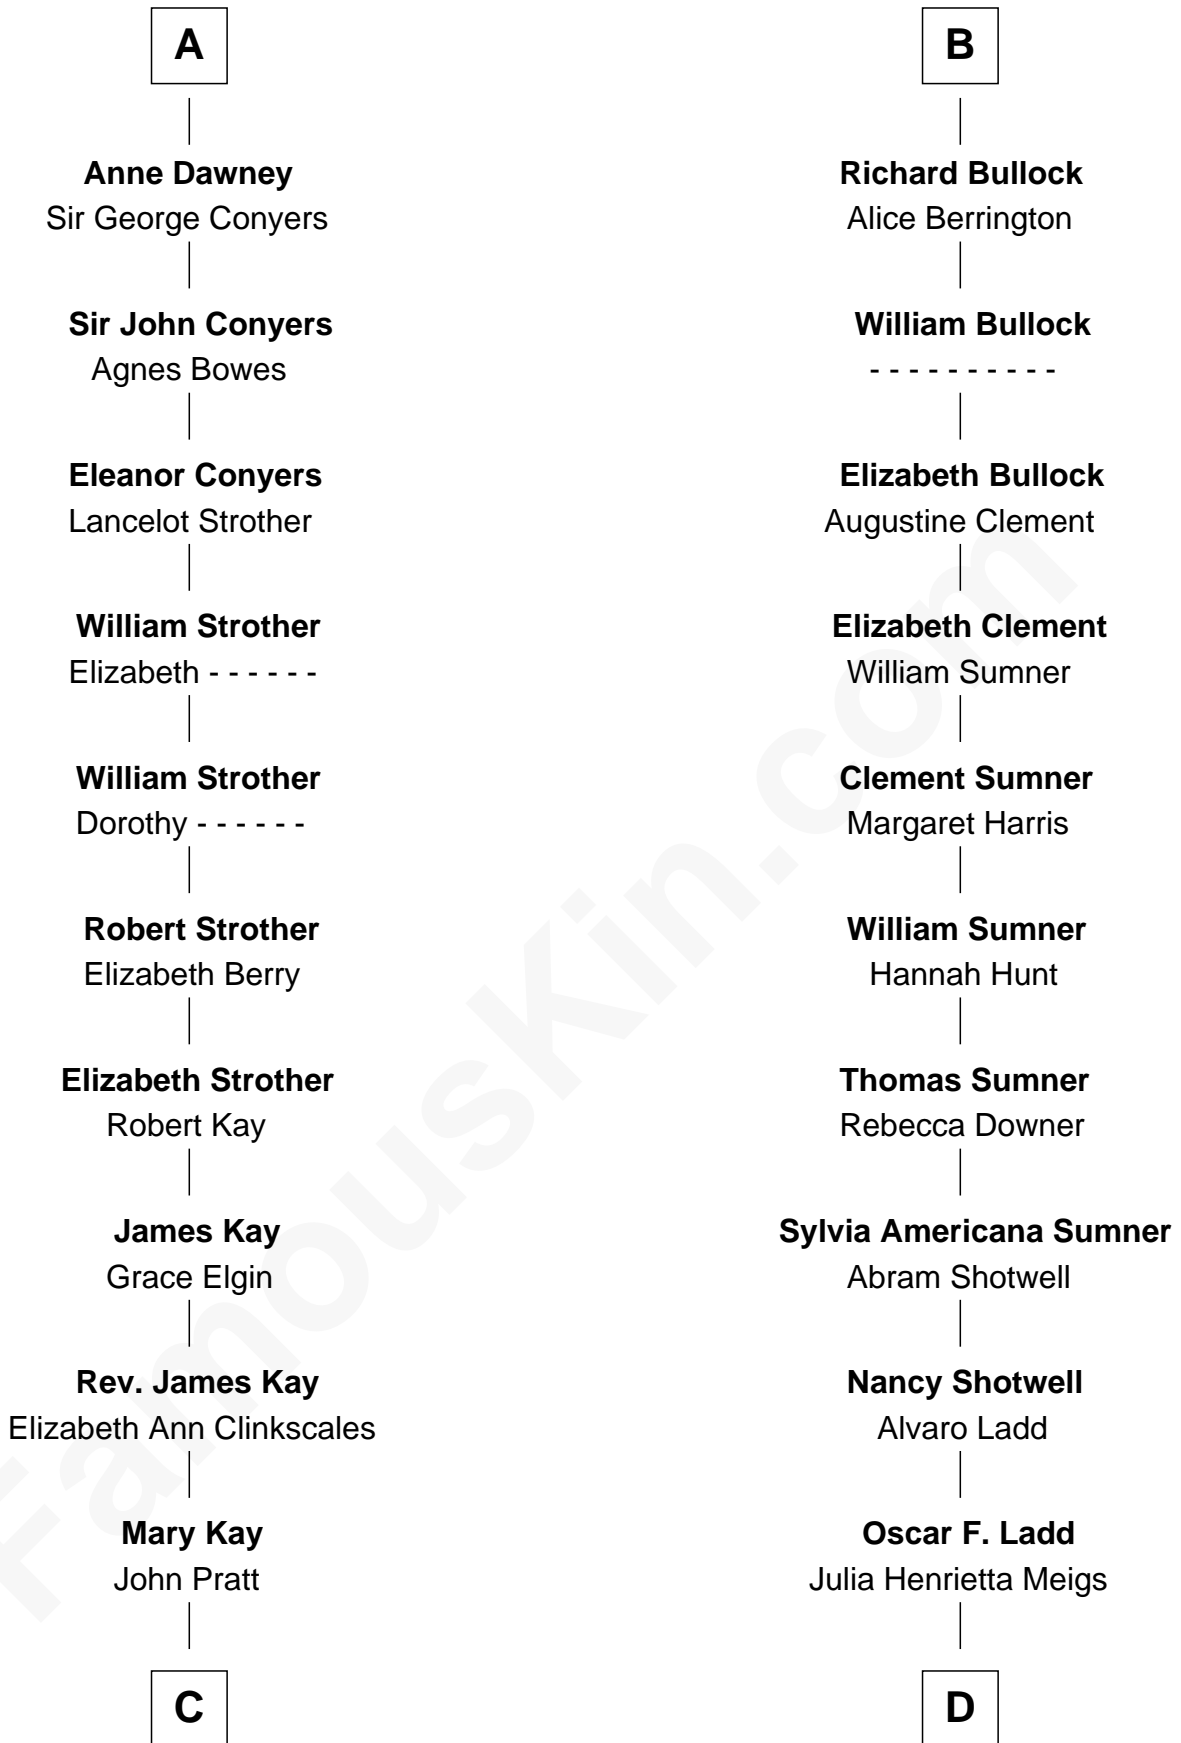

FamousKin.com Relationship Chart of

Jimmy Carter

39th U.S. President

18th cousin 2 times removed of

Alan Ladd

Movie Actor

Richard Fitzalan

*with wife
Eleanor Plantagenet*

*with wife
Isabel le Despencer*

Joan Fitzalan
Humphrey de Bohun

Eleanor de Bohun
Sir Thomas Plantagenet

Anne Plantagenet
Sir William Bouchier

Sir John Bouchier
Margaret Berners

Joan Bouchier
Sir Henry Neville

Sir Richard Neville
Anne Stafford

Dorothy Neville
Sir John Dawney

Sir Edmund Fitzalan
Sibyl de Montagu

Philippe Fitzalan
Sir Richard Sergeaux

Alice Sergeaux
Sir Richard de Vere

Sir John de Vere
Elizabeth Howard

Joan de Vere
Sir William Norreys

Margaret Norreys
Gilbert Bullock

Thomas Bullock
Alice Kingsmill

A

B

C

James E. Pratt
Sophronia C. Cowan

Nina Pratt
William Archibald Carter