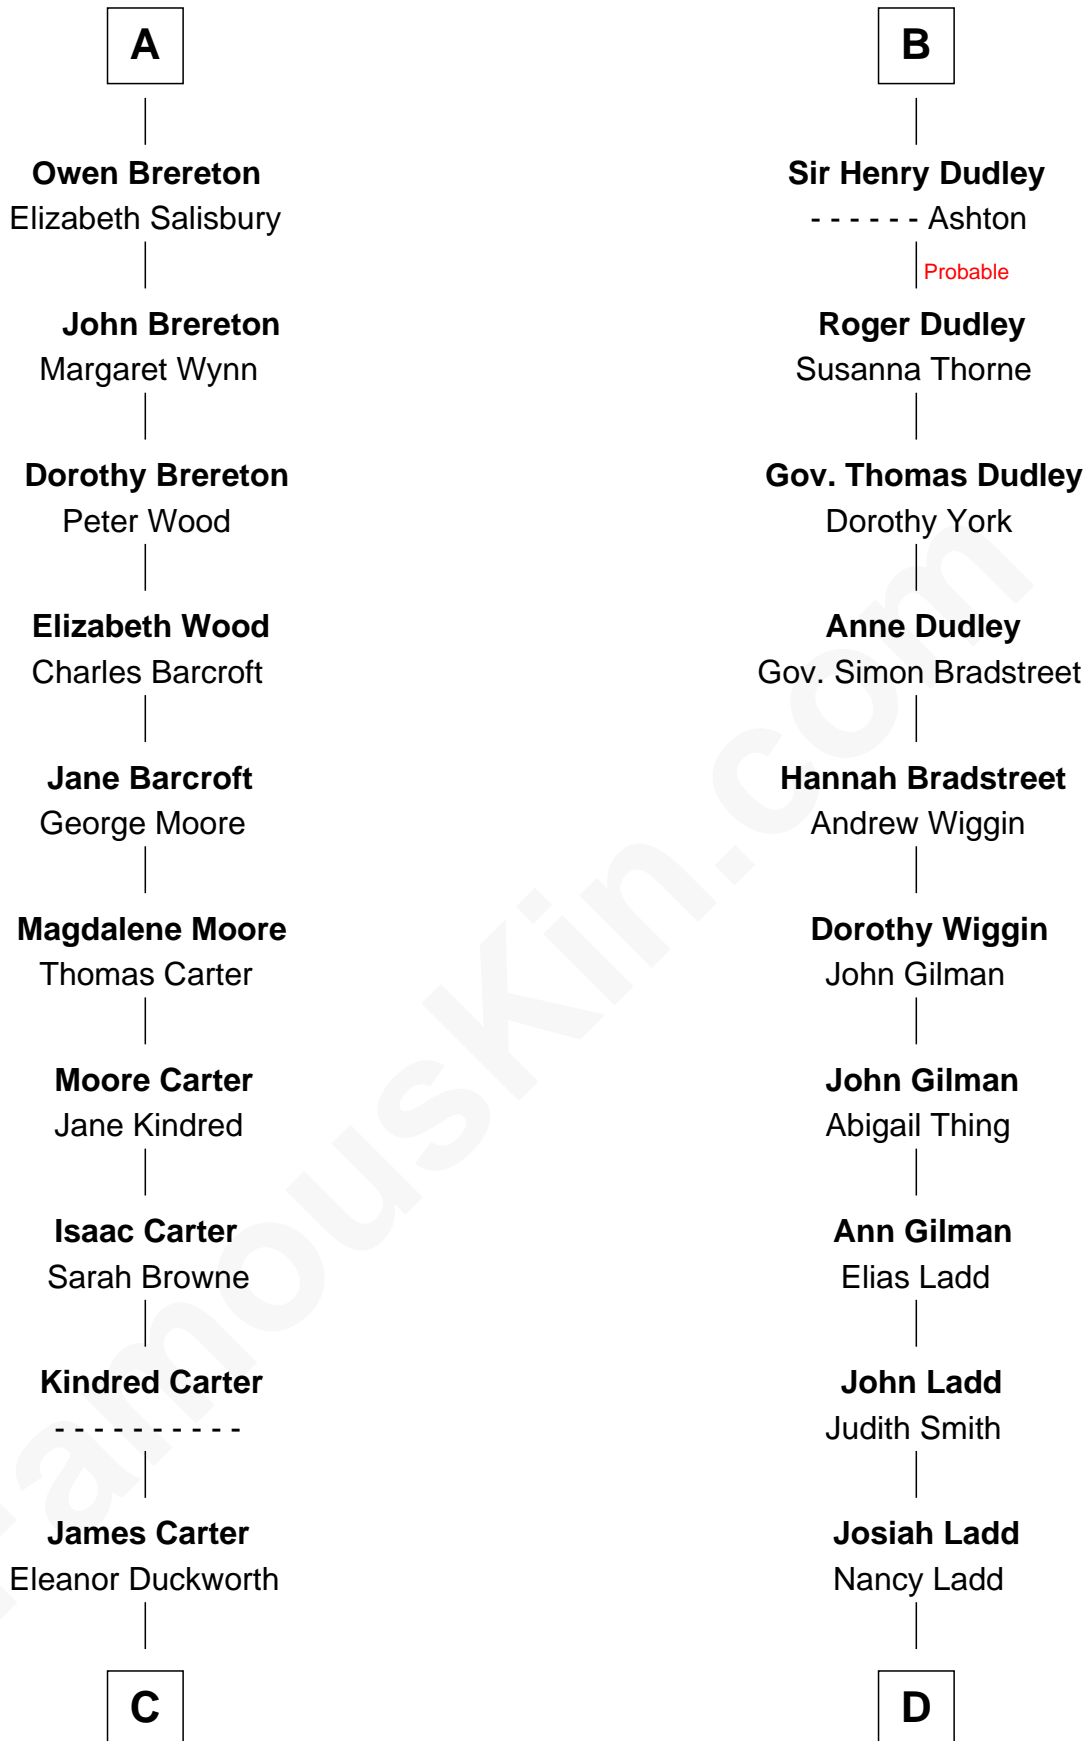

# FamousKin.com Relationship Chart of

**Jimmy Carter**

*39th U.S. President*

20th cousin 1 time removed of

**Alan Ladd**

*Movie Actor*

**Sir Robert de Holland**

Maude la Zouche

**C**

**Wiley Carter**

Ann Ansley

**Littleberry Walker Carter**

Mary Ann Diligent Seals

**William Archibald Carter**

Nina Pratt

**Earl Carter**

Lillian Gordy

**Jimmy Carter**

*39th U.S. President*

**D**

**Alvaro Ladd**

Nancy Shotwell

**Oscar F. Ladd**

Julia Henrietta Meigs

**Alan Harwood Ladd**

Selina Raleigh

**Alan Ladd**

*Movie Actor*