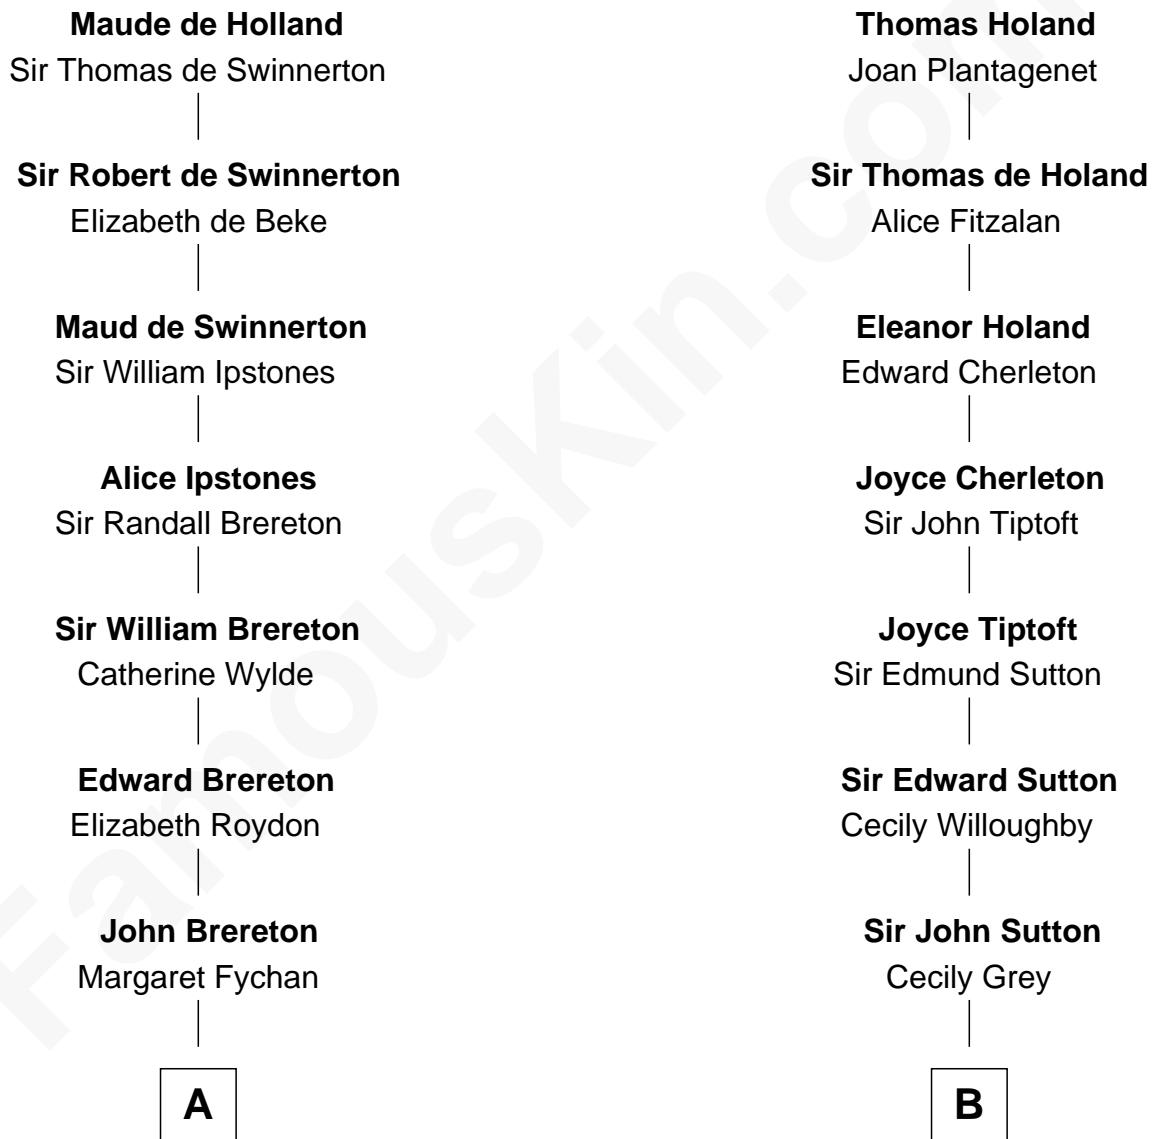

# FamousKin.com Relationship Chart of

**Jimmy Carter**

*39th U.S. President*

20th cousin 1 time removed of

**Alan Ladd**

*Movie Actor*

**Sir Robert de Holland**

Maude la Zouche

**C**

**Wiley Carter**

Ann Ansley

**Littleberry Walker Carter**

Mary Ann Diligent Seals

**William Archibald Carter**

Nina Pratt

**Earl Carter**