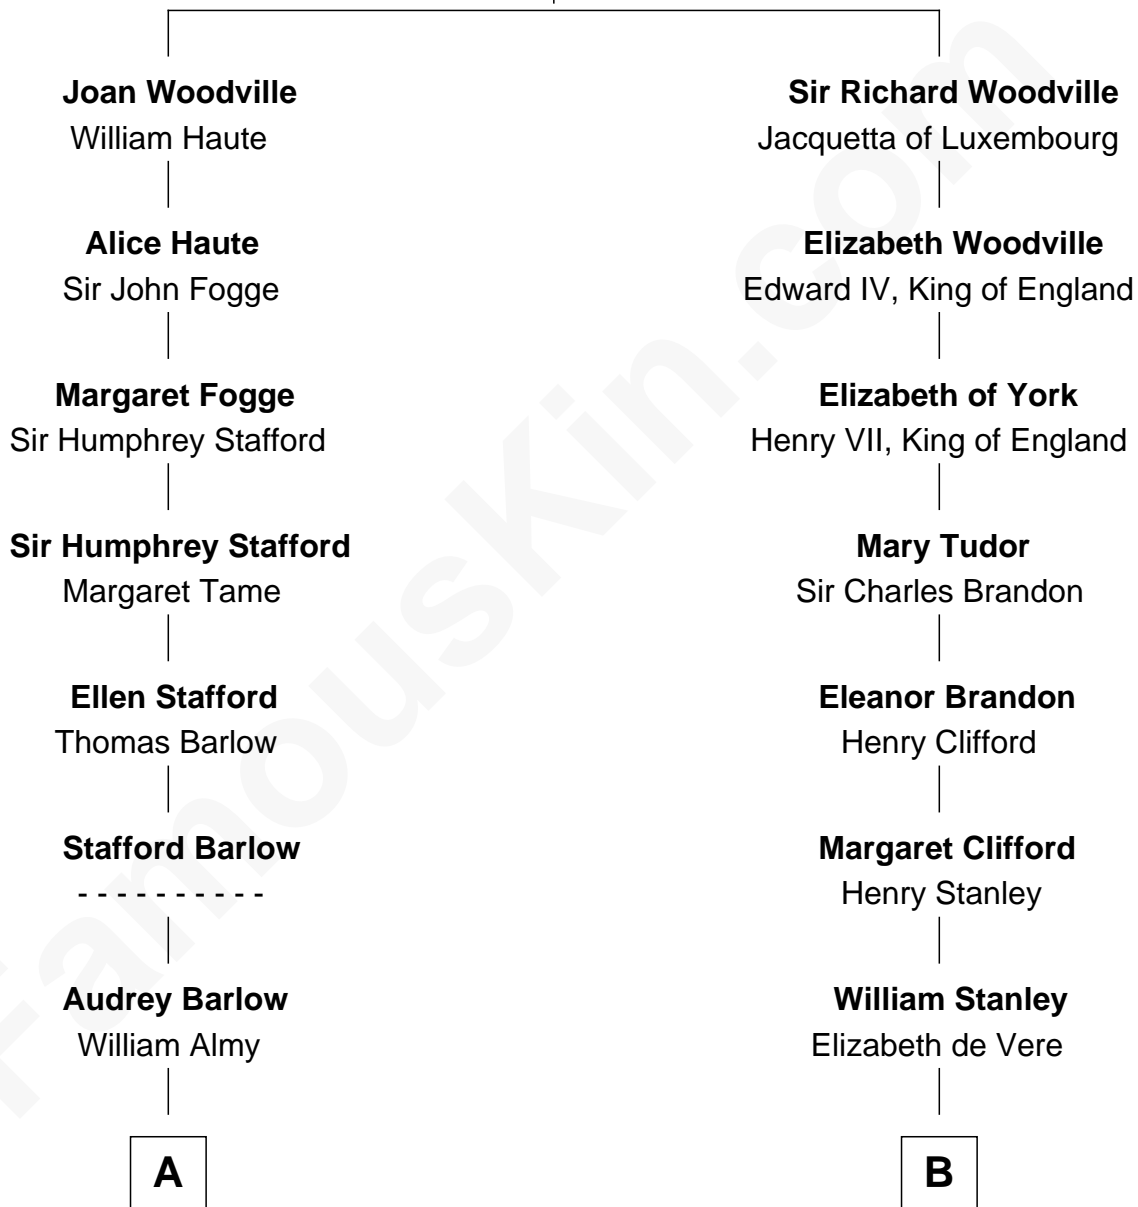

FamousKin.com Relationship Chart of

Jimmy Carter

39th U.S. President

16th cousin 2 times removed of

Hugh Grant

Movie Actor

Richard Woodville

Joan Bedlisgate

FamousKin.com