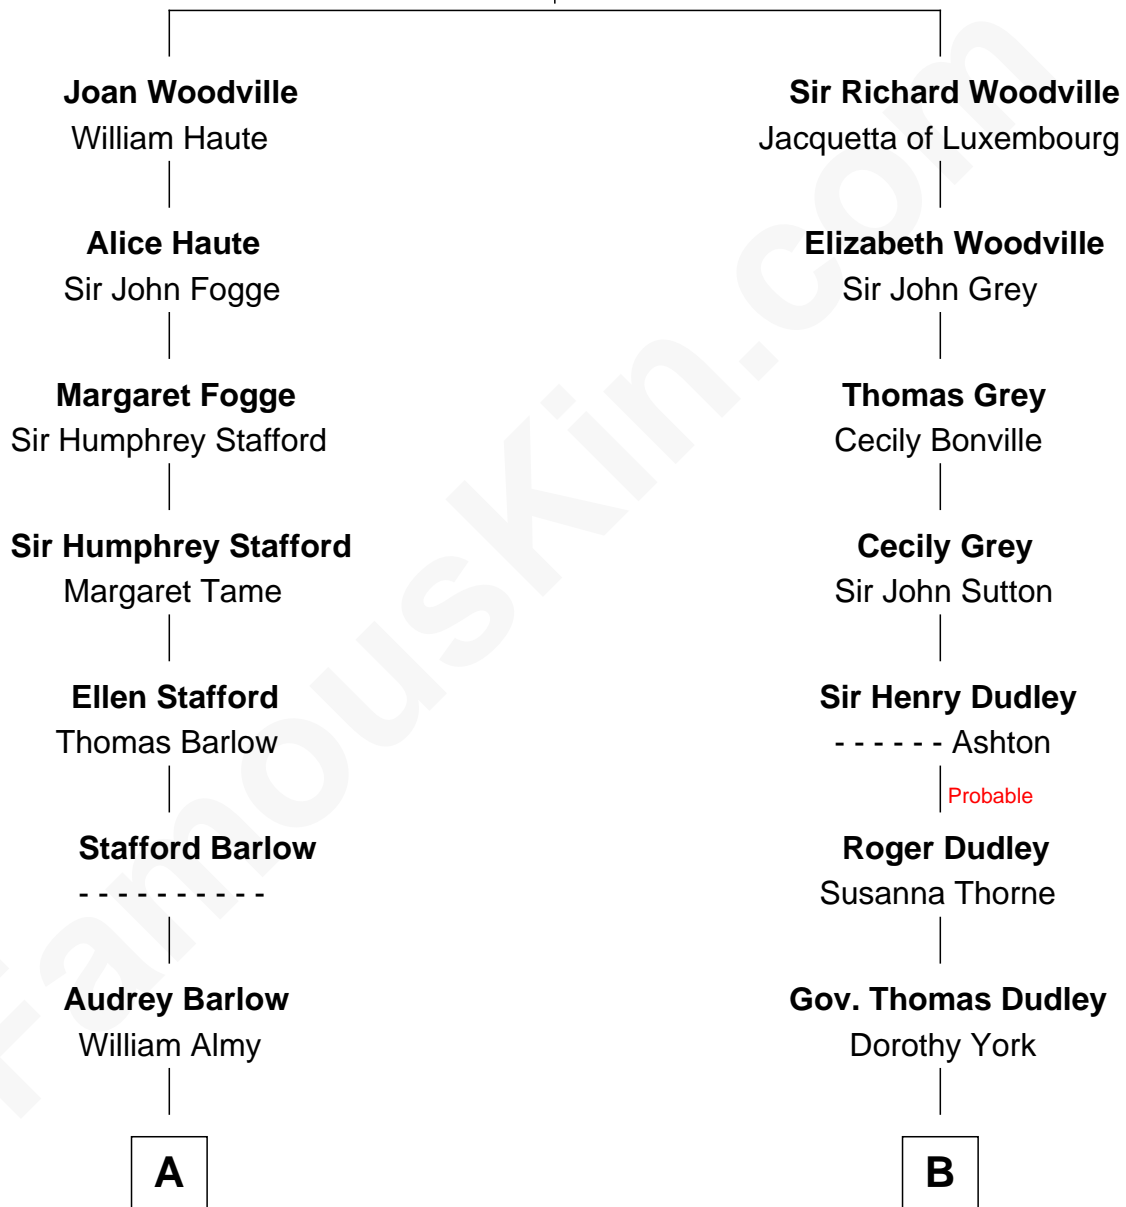

FamousKin.com Relationship Chart of

Jimmy Carter

39th U.S. President

16th cousin 1 time removed of

George Hamilton

TV and Movie Actor

Richard Woodville

Joan Bedlisgate

George Hamilton photo by [Angela George](#) [\(CC BY-SA 3.0\)](#)