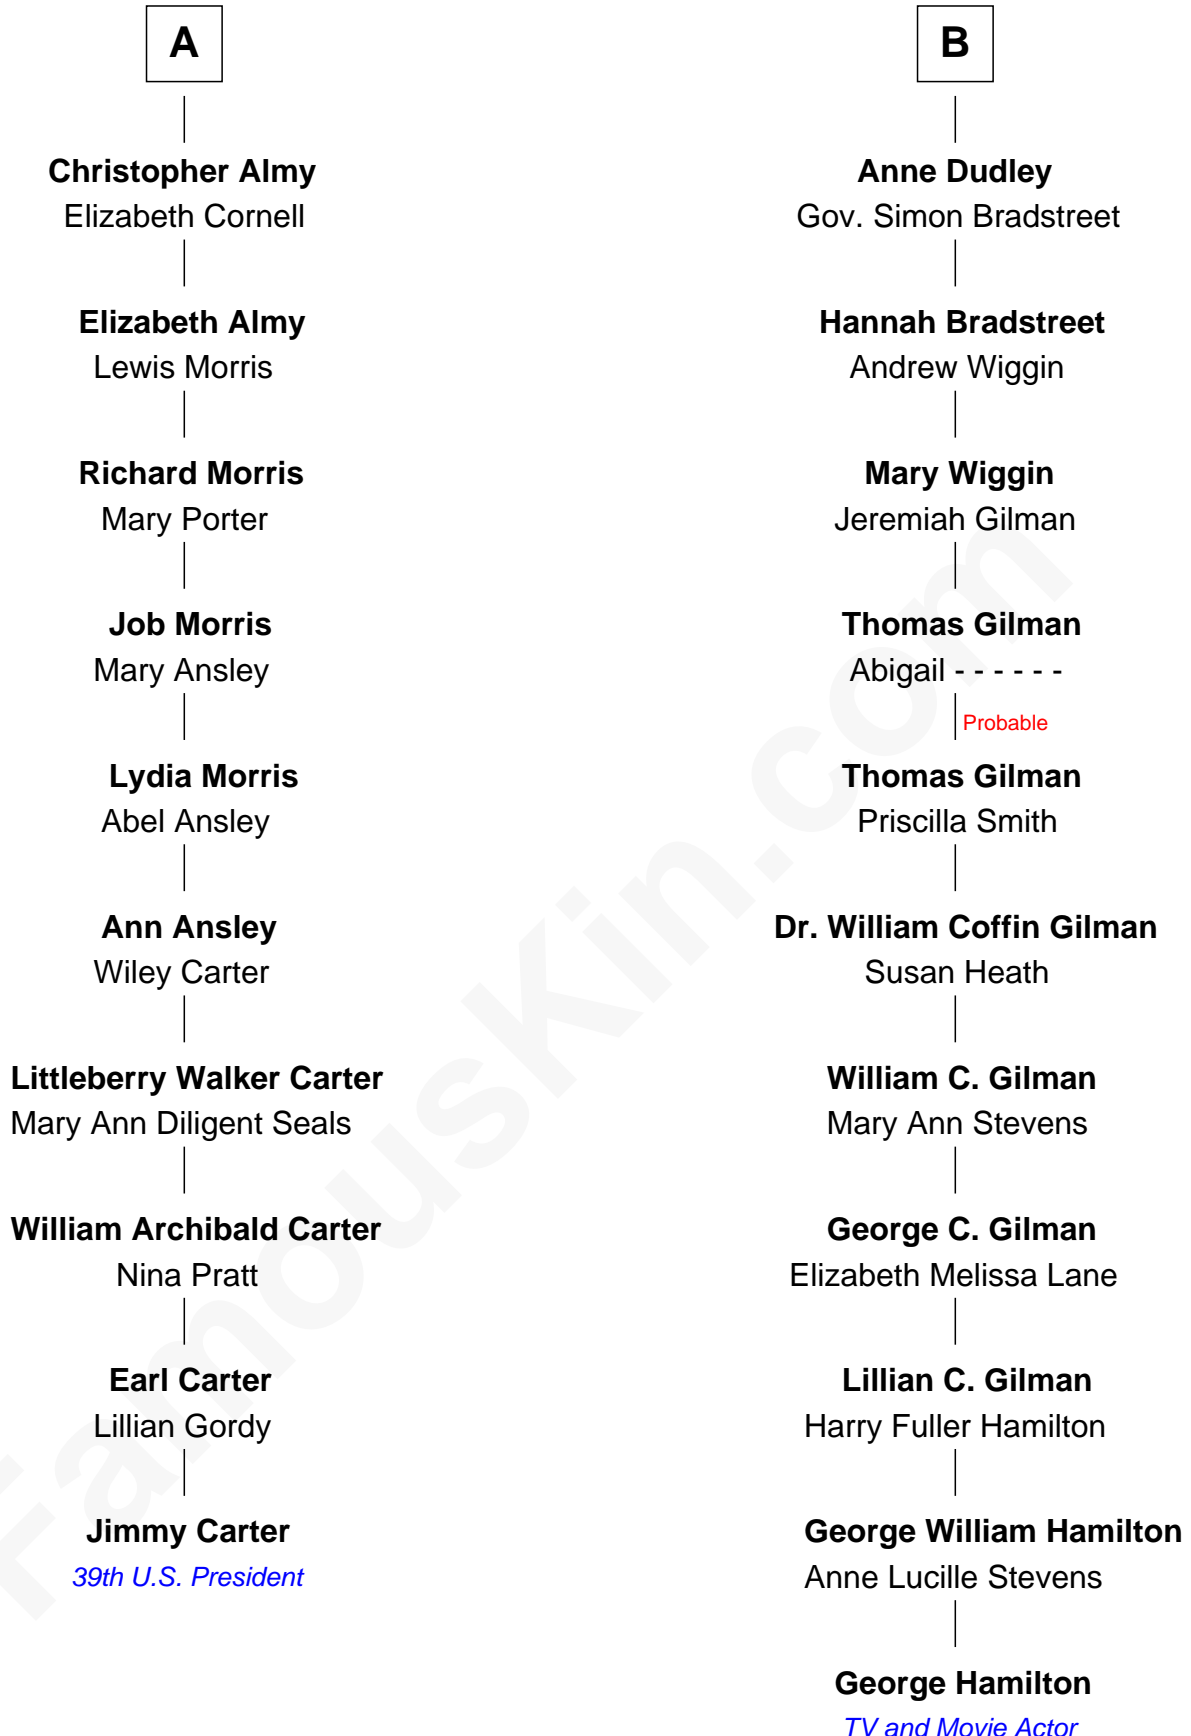

FamousKin.com Relationship Chart of

Jimmy Carter

39th U.S. President

16th cousin 1 time removed of

George Hamilton

TV and Movie Actor

Richard Woodville

Joan Bedlisgate

George Hamilton photo by [Angela George](#) [\(CC BY-SA 3.0\)](#)