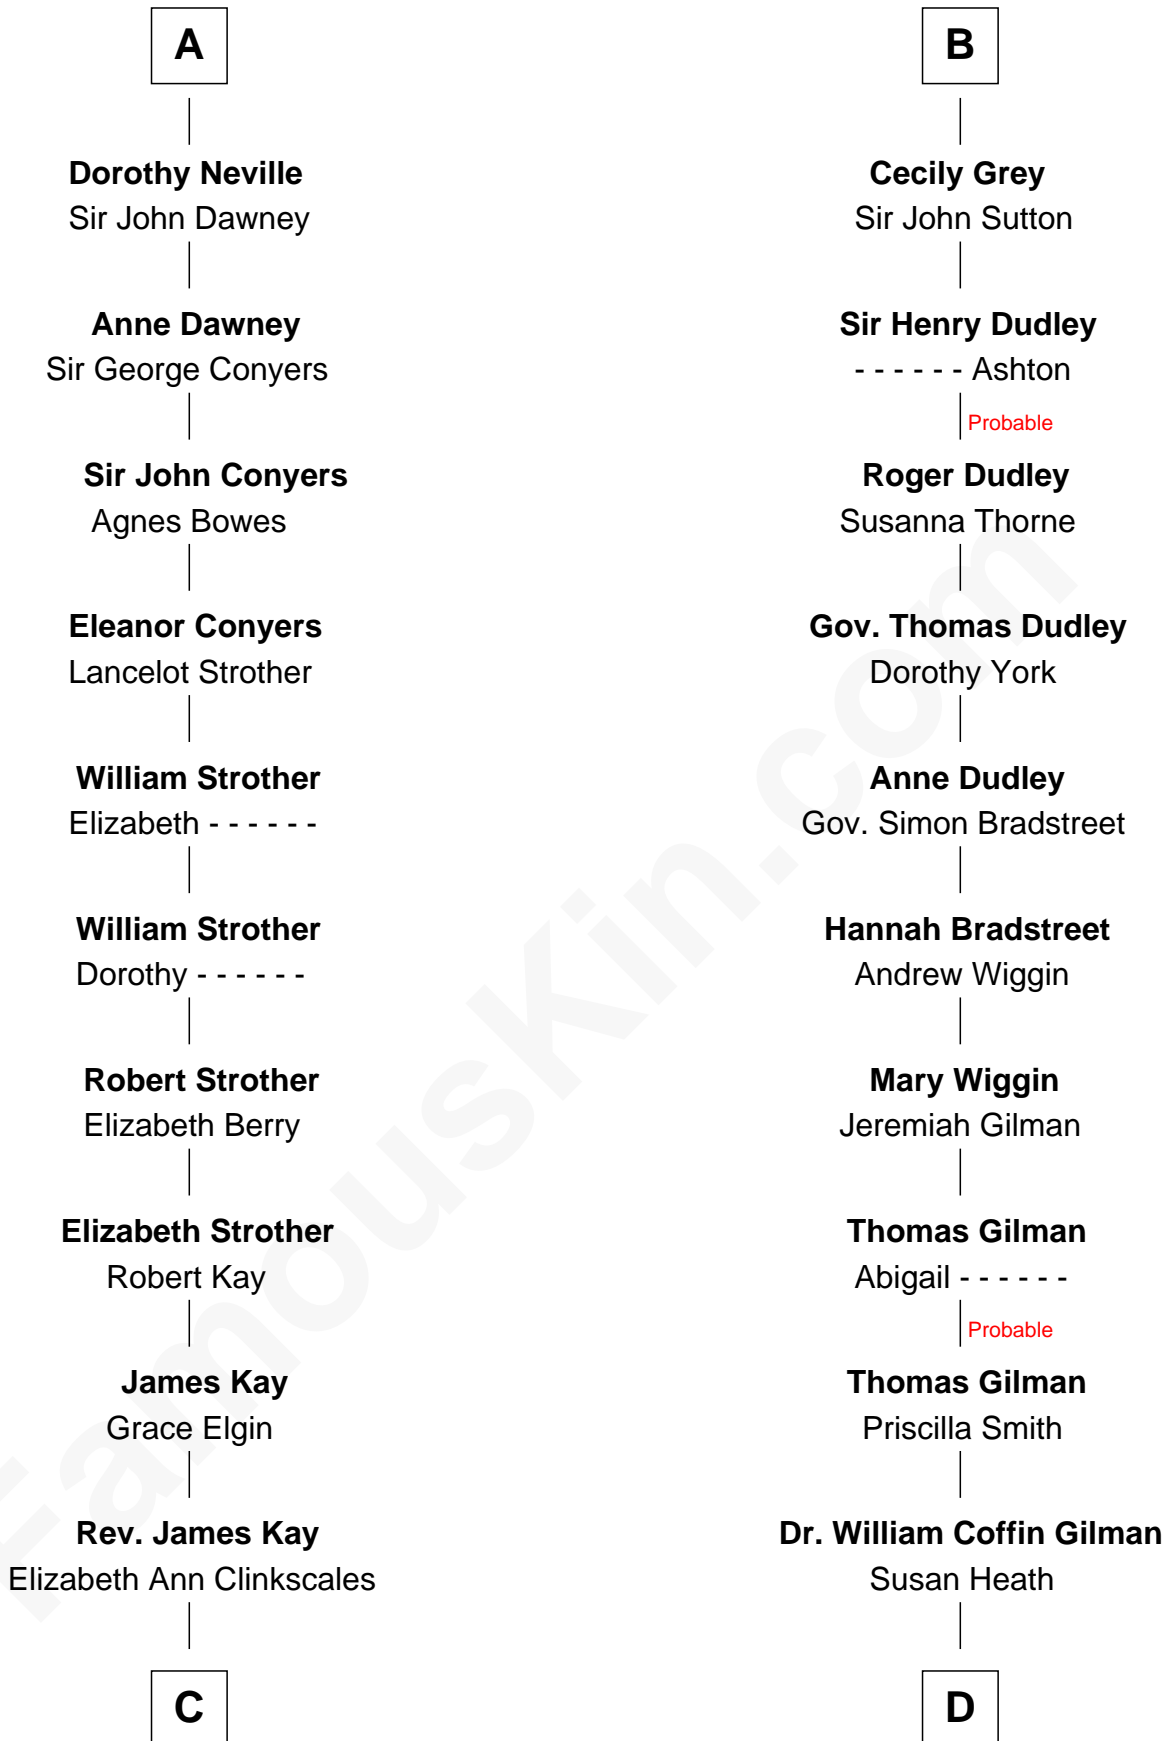

FamousKin.com Relationship Chart of

Jimmy Carter
39th U.S. President

21st cousin of

George Hamilton
TV and Movie Actor

C

Mary Kay
John Pratt

James E. Pratt
Sophronia C. Cowan

Nina Pratt
William Archibald Carter

Earl Carter
Lillian Gordy

Jimmy Carter
39th U.S. President

D

William C. Gilman
Mary Ann Stevens

George C. Gilman
Elizabeth Melissa Lane

Lillian C. Gilman
Harry Fuller Hamilton

George William Hamilton
Anne Lucille Stevens