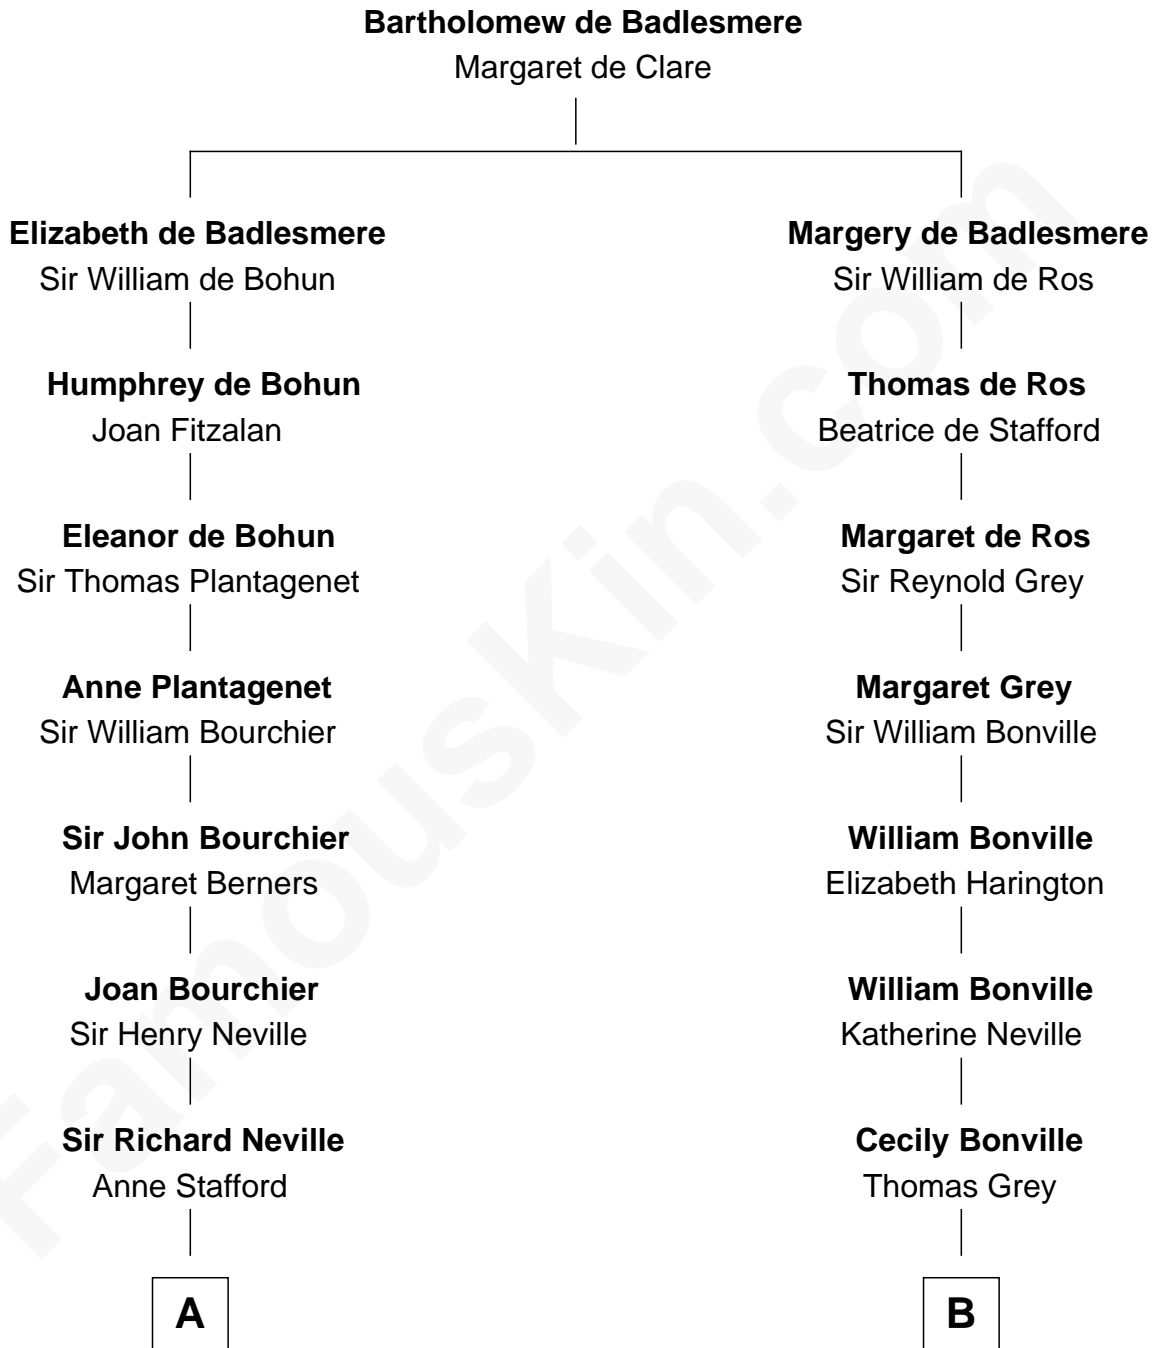

FamousKin.com Relationship Chart of

Jimmy Carter
39th U.S. President

21st cousin of

George Hamilton
TV and Movie Actor

C

Mary Kay
John Pratt

James E. Pratt
Sophronia C. Cowan

Nina Pratt
William Archibald Carter

Earl Carter
Lillian Gordy

Jimmy Carter
39th U.S. President

D

William C. Gilman
Mary Ann Stevens

George C. Gilman
Elizabeth Melissa Lane

Lillian C. Gilman
Harry Fuller Hamilton

George William Hamilton
Anne Lucille Stevens