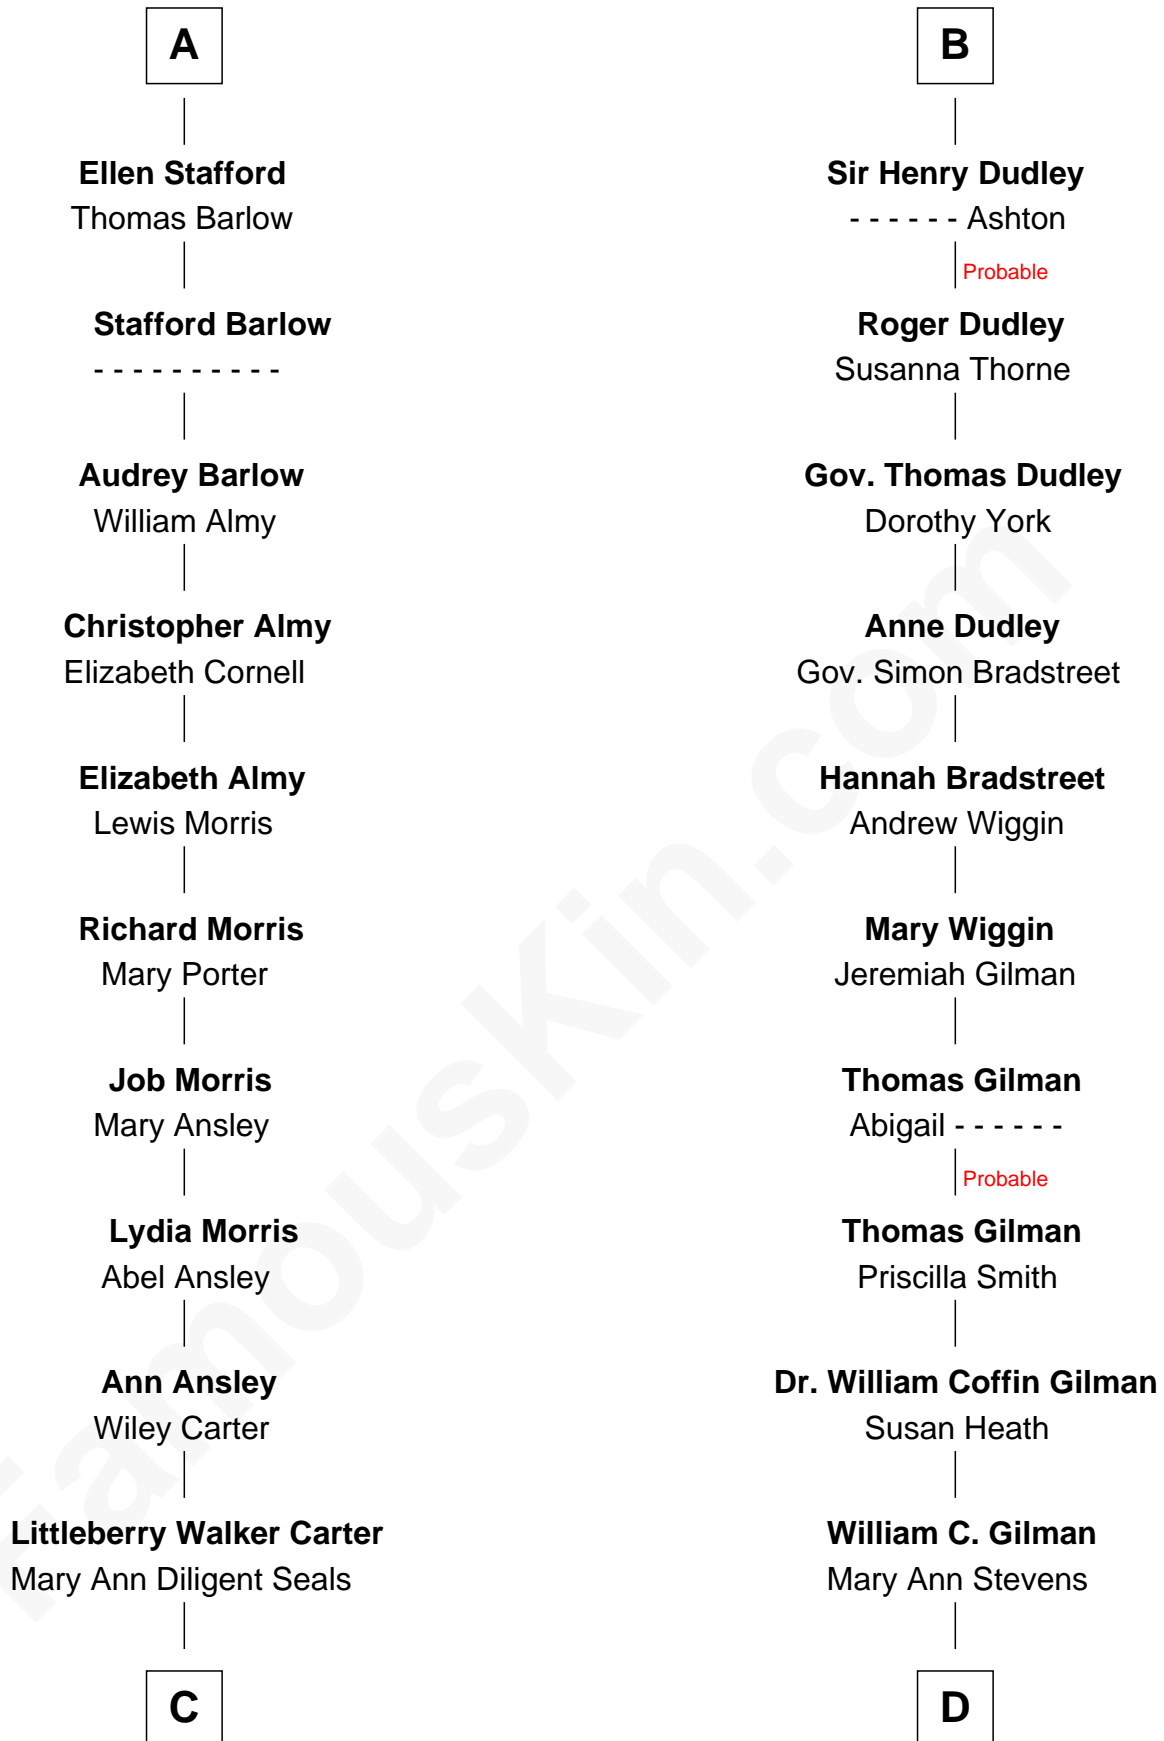

# FamousKin.com Relationship Chart of

**Jimmy Carter**

*39th U.S. President*

19th cousin 1 time removed of

**George Hamilton**

*TV and Movie Actor*

**C**

**William Archibald Carter**

Nina Pratt

**Earl Carter**

Lillian Gordy

**Jimmy Carter**

*39th U.S. President*

**D**

**George C. Gilman**

Elizabeth Melissa Lane

**Lillian C. Gilman**

Harry Fuller Hamilton

**George William Hamilton**

Anne Lucille Stevens

**George Hamilton**

*TV and Movie Actor*