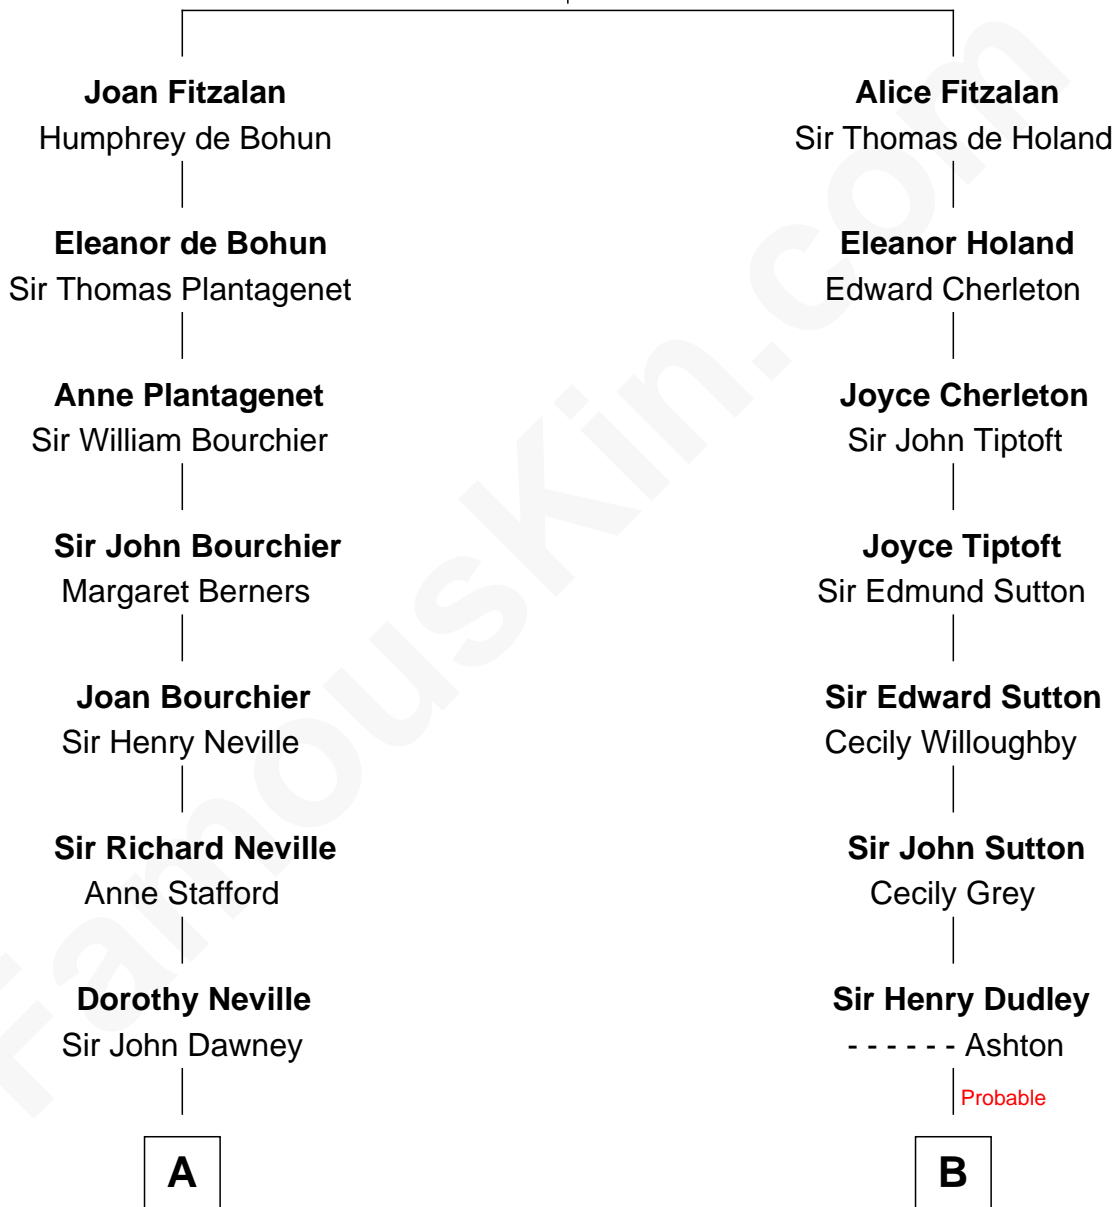

# FamousKin.com Relationship Chart of

**Jimmy Carter**

*39th U.S. President*

19th cousin 1 time removed of

**George Hamilton**

*TV and Movie Actor*

**Richard Fitzalan**  
Eleanor Plantagenet

**C**

**James E. Pratt**  
Sophronia C. Cowan

**Nina Pratt**  
William Archibald Carter

**Earl Carter**  
Lillian Gordy

**Jimmy Carter**  
*39th U.S. President*

**D**

**Lillian C. Gilman**  
Harry Fuller Hamilton