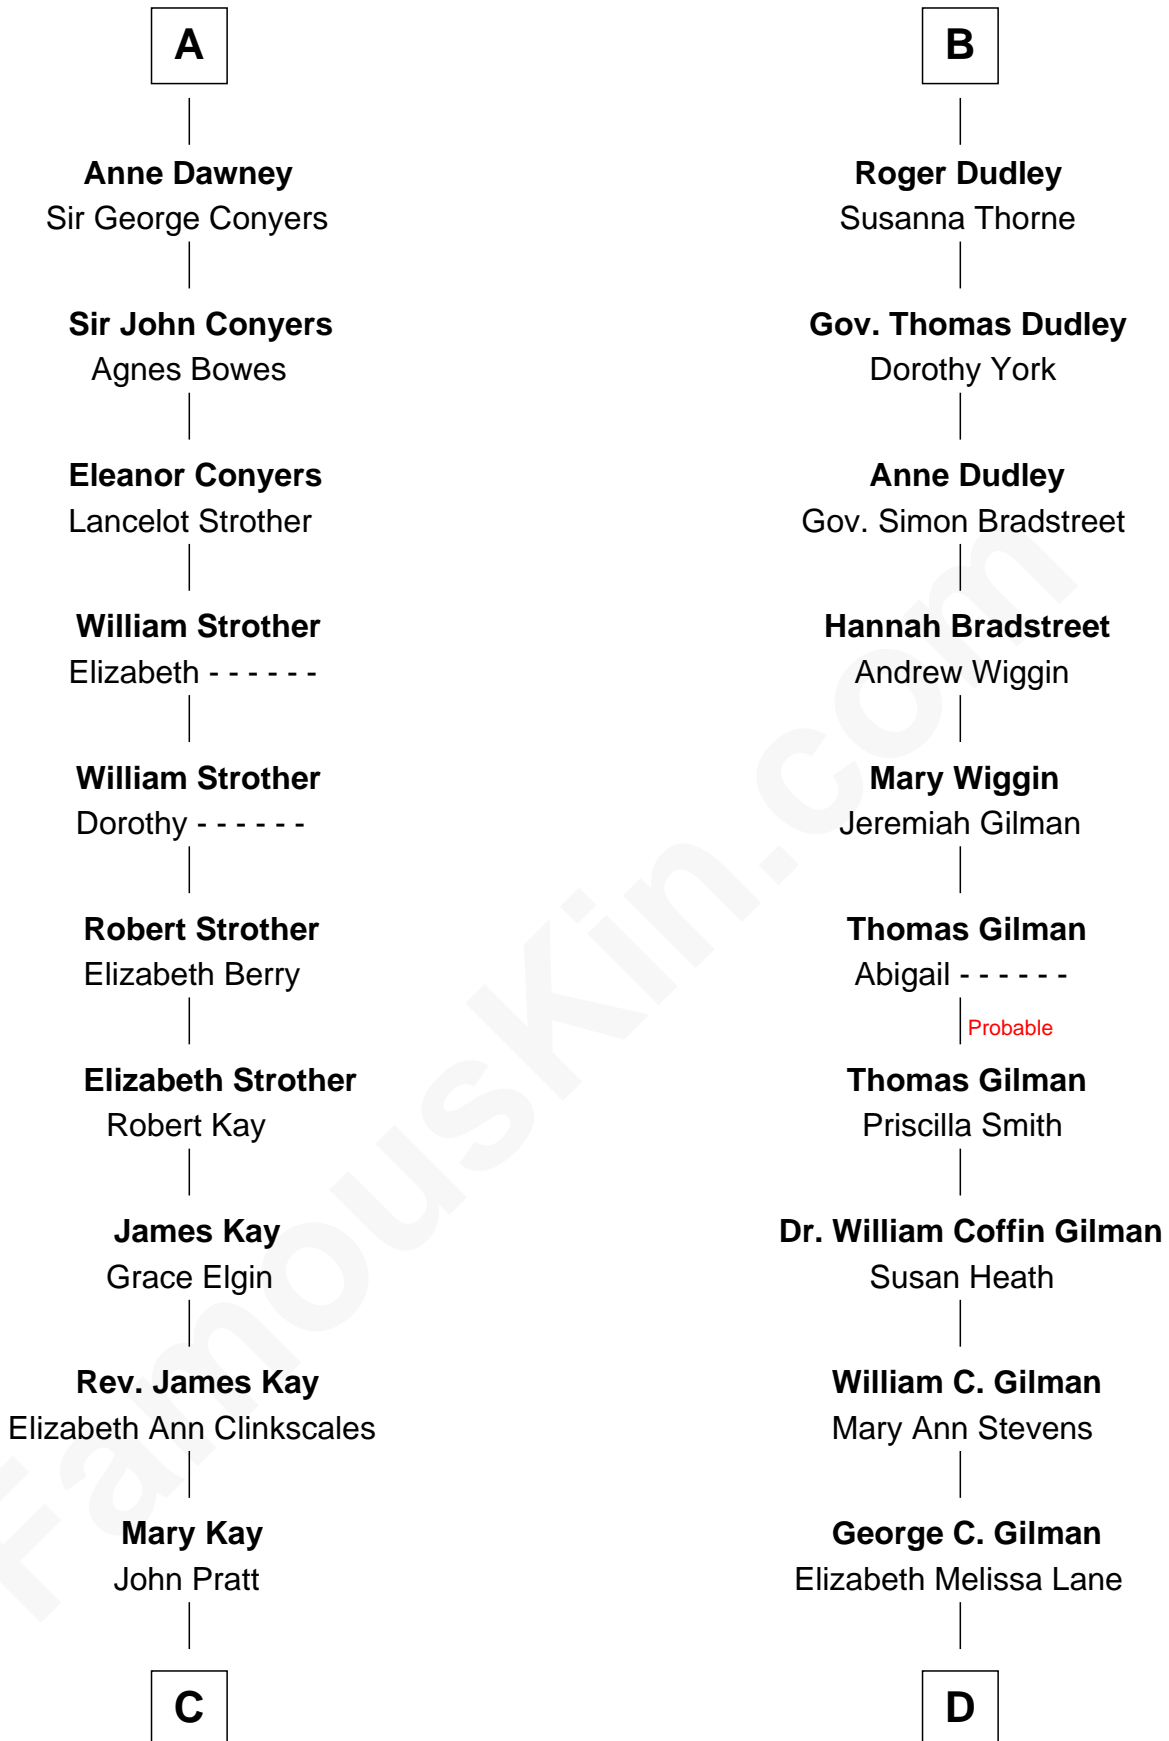

# FamousKin.com Relationship Chart of

**Jimmy Carter**

*39th U.S. President*

19th cousin 1 time removed of

**George Hamilton**

*TV and Movie Actor*

**Richard Fitzalan**  
Eleanor Plantagenet

**C**

**James E. Pratt**  
Sophronia C. Cowan

**Nina Pratt**  
William Archibald Carter

**Earl Carter**  
Lillian Gordy

**Jimmy Carter**  
*39th U.S. President*

**D**

**Lillian C. Gilman**  
Harry Fuller Hamilton