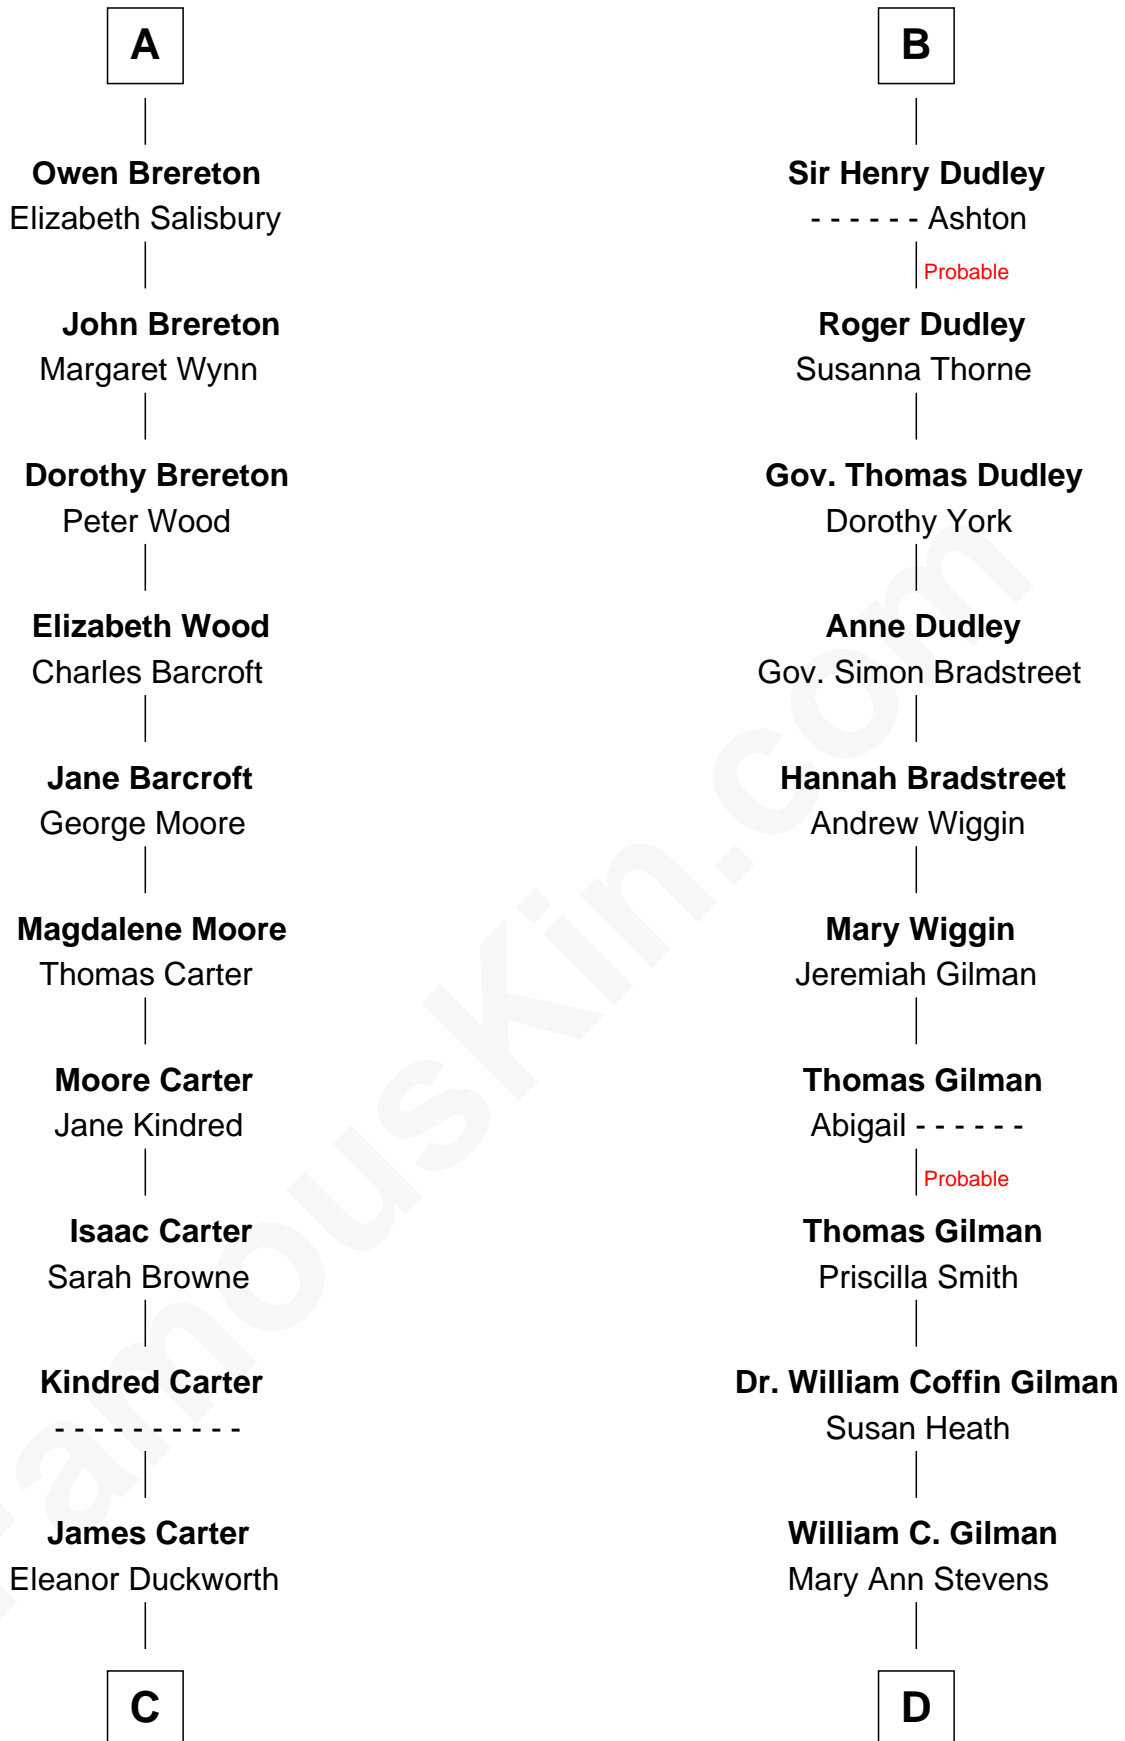

FamousKin.com Relationship Chart of

Jimmy Carter

39th U.S. President

20th cousin 1 time removed of

George Hamilton

TV and Movie Actor

Sir Robert de Holland

Maude la Zouche

C

Wiley Carter
Ann Ansley

Littleberry Walker Carter
Mary Ann Diligent Seals

William Archibald Carter
Nina Pratt

Earl Carter
Lillian Gordy

Jimmy Carter
39th U.S. President

D

George C. Gilman
Elizabeth Melissa Lane