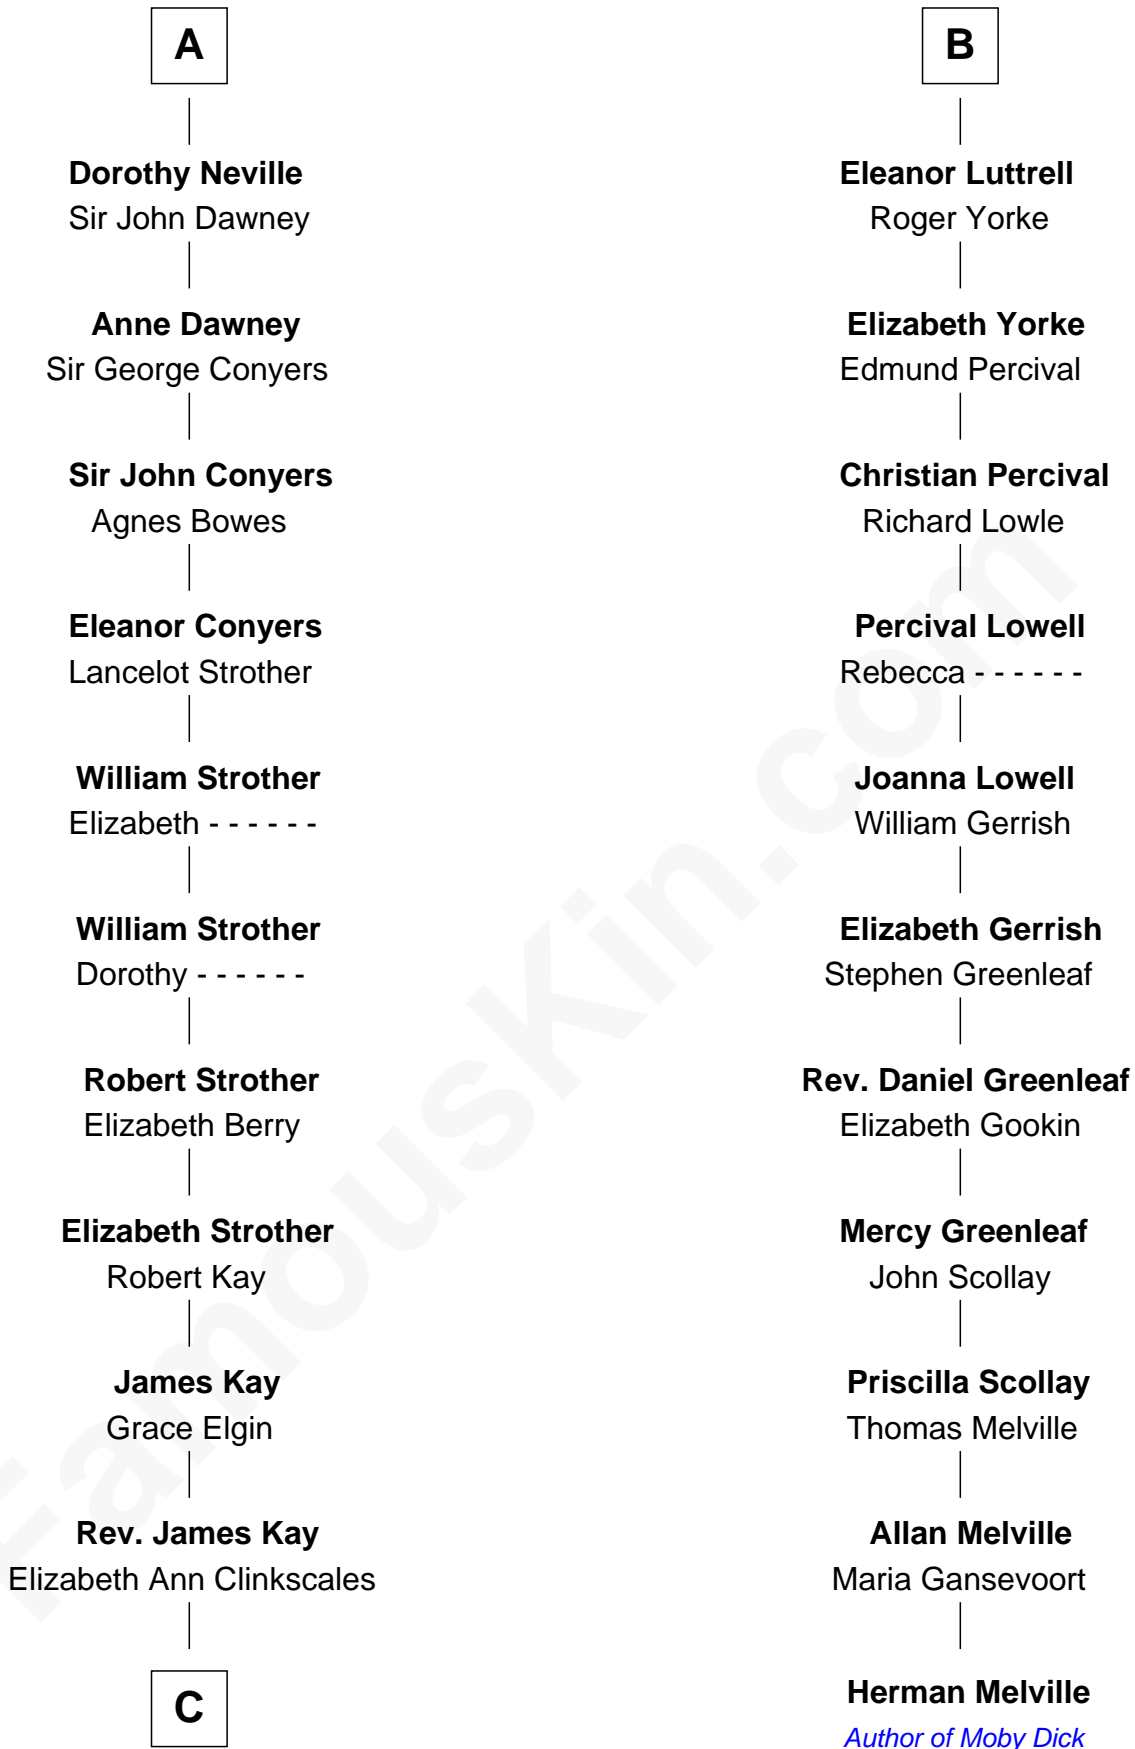

FamousKin.com Relationship Chart of

Jimmy Carter

39th U.S. President

17th cousin 4 times removed of

Herman Melville

Author of Moby Dick

C

—
Mary Kay
John Pratt

—
James E. Pratt
Sophronia C. Cowan

—
Nina Pratt
William Archibald Carter

—
Earl Carter
Lillian Gordy

—
Jimmy Carter
39th U.S. President

FamousKin.com