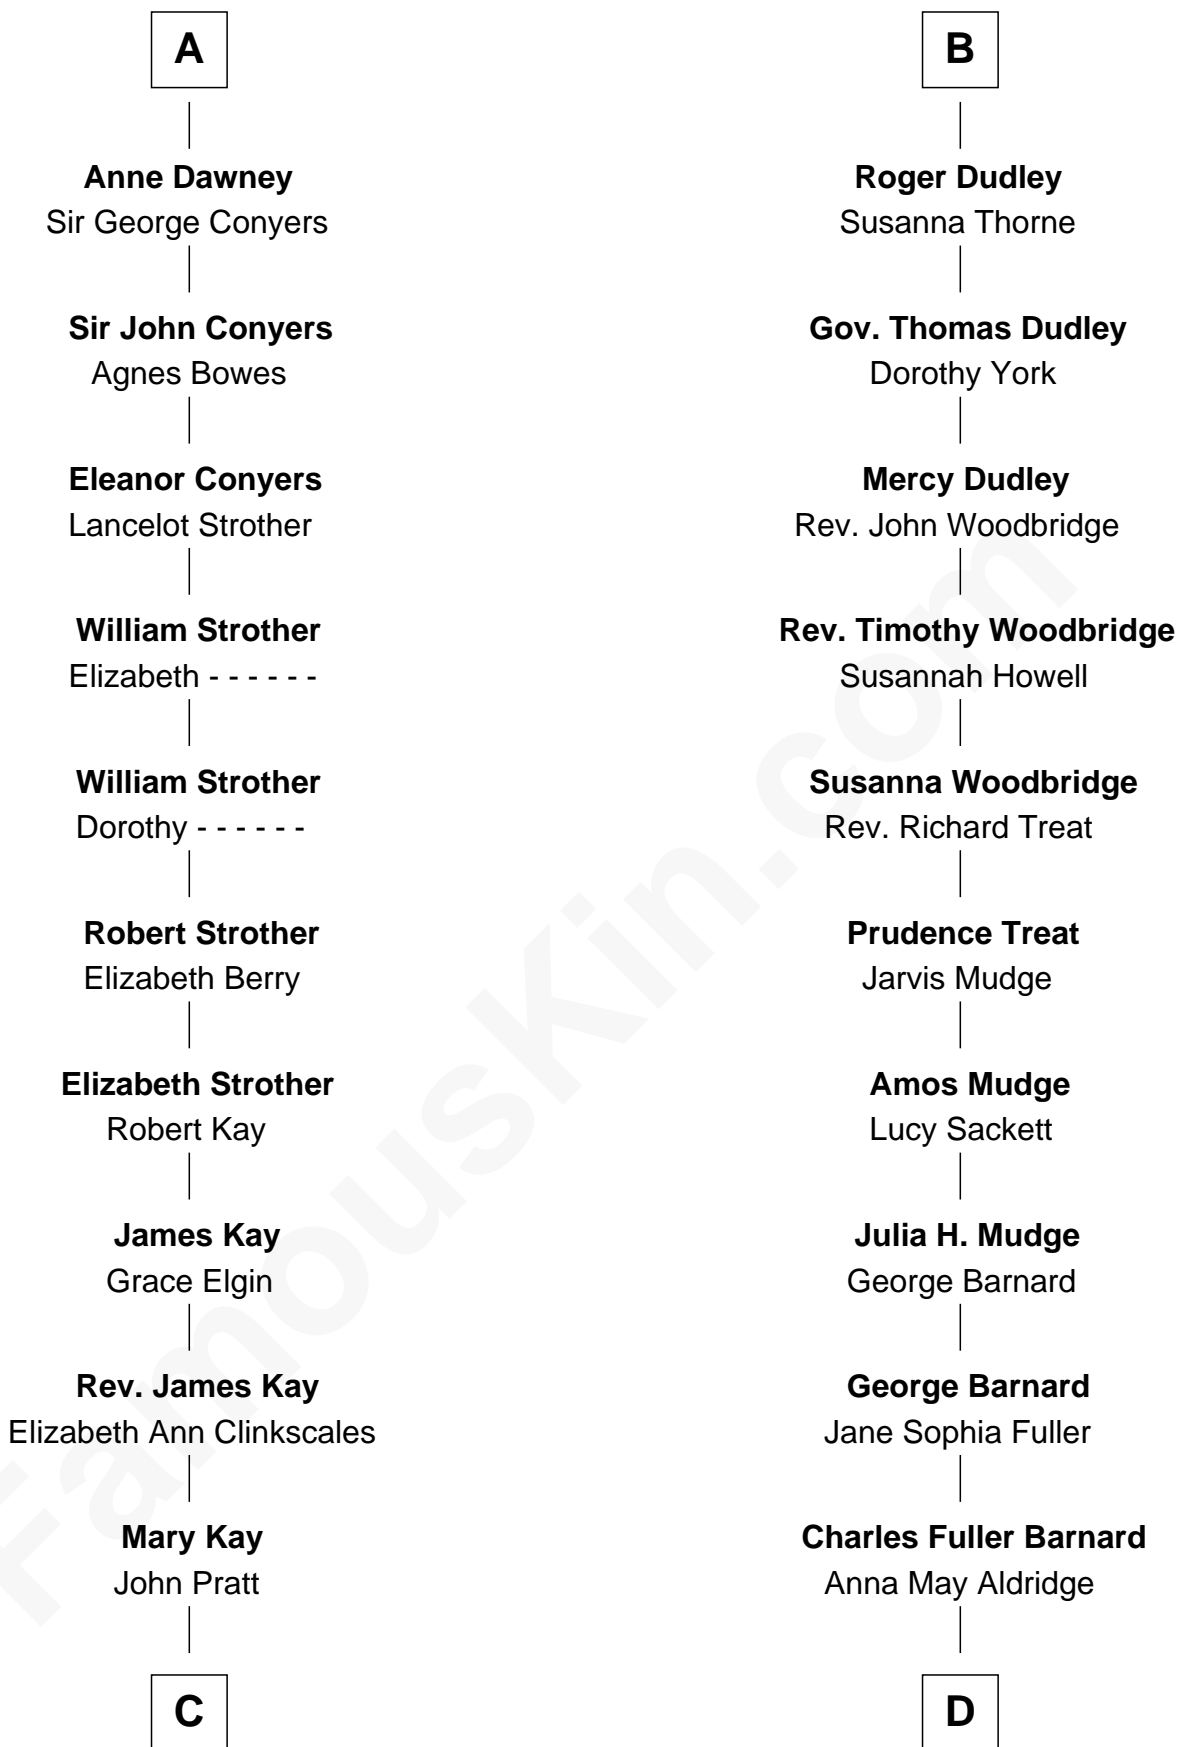

FamousKin.com Relationship Chart of

Jimmy Carter

39th U.S. President

18th cousin 2 times removed of

Dick Clark

Radio and TV Host

Richard Fitzalan
Eleanor Plantagenet

C

James E. Pratt
Sophronia C. Cowan

Nina Pratt
William Archibald Carter

Earl Carter
Lillian Gordy

Jimmy Carter
39th U.S. President

D

Julia Fuller Barnard
Richard Augustus Clark

Dick Clark
Radio and TV Host

FamousKin.com