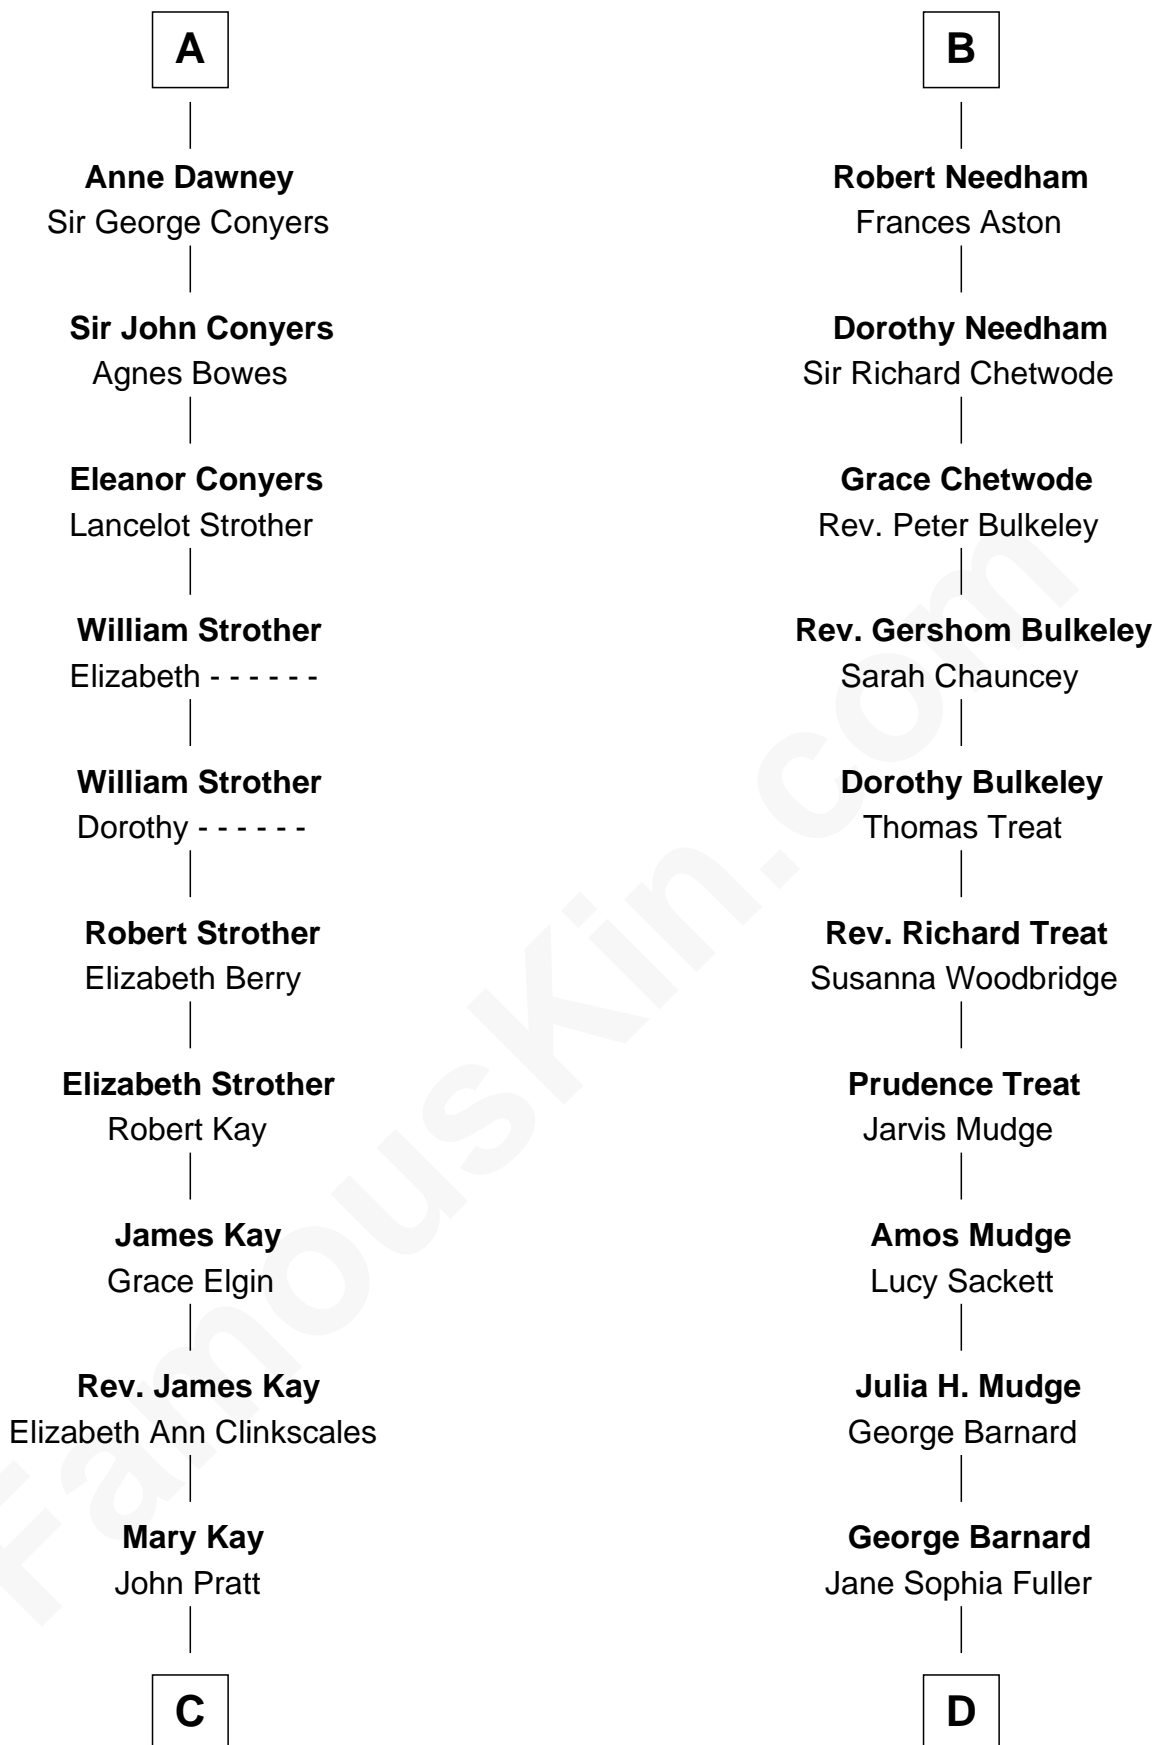

# FamousKin.com Relationship Chart of

**Jimmy Carter**

*39th U.S. President*

19th cousin 1 time removed of

**Dick Clark**

*Radio and TV Host*

**Sir William de Bohun**  
Elizabeth de Badlesmere

**C**

**James E. Pratt**  
Sophronia C. Cowan

**Nina Pratt**  
William Archibald Carter

**Earl Carter**  
Lillian Gordy

**Jimmy Carter**  
*39th U.S. President*

**D**

**Charles Fuller Barnard**  
Anna May Aldridge

**Julia Fuller Barnard**  
Richard Augustus Clark

**Dick Clark**  
*Radio and TV Host*