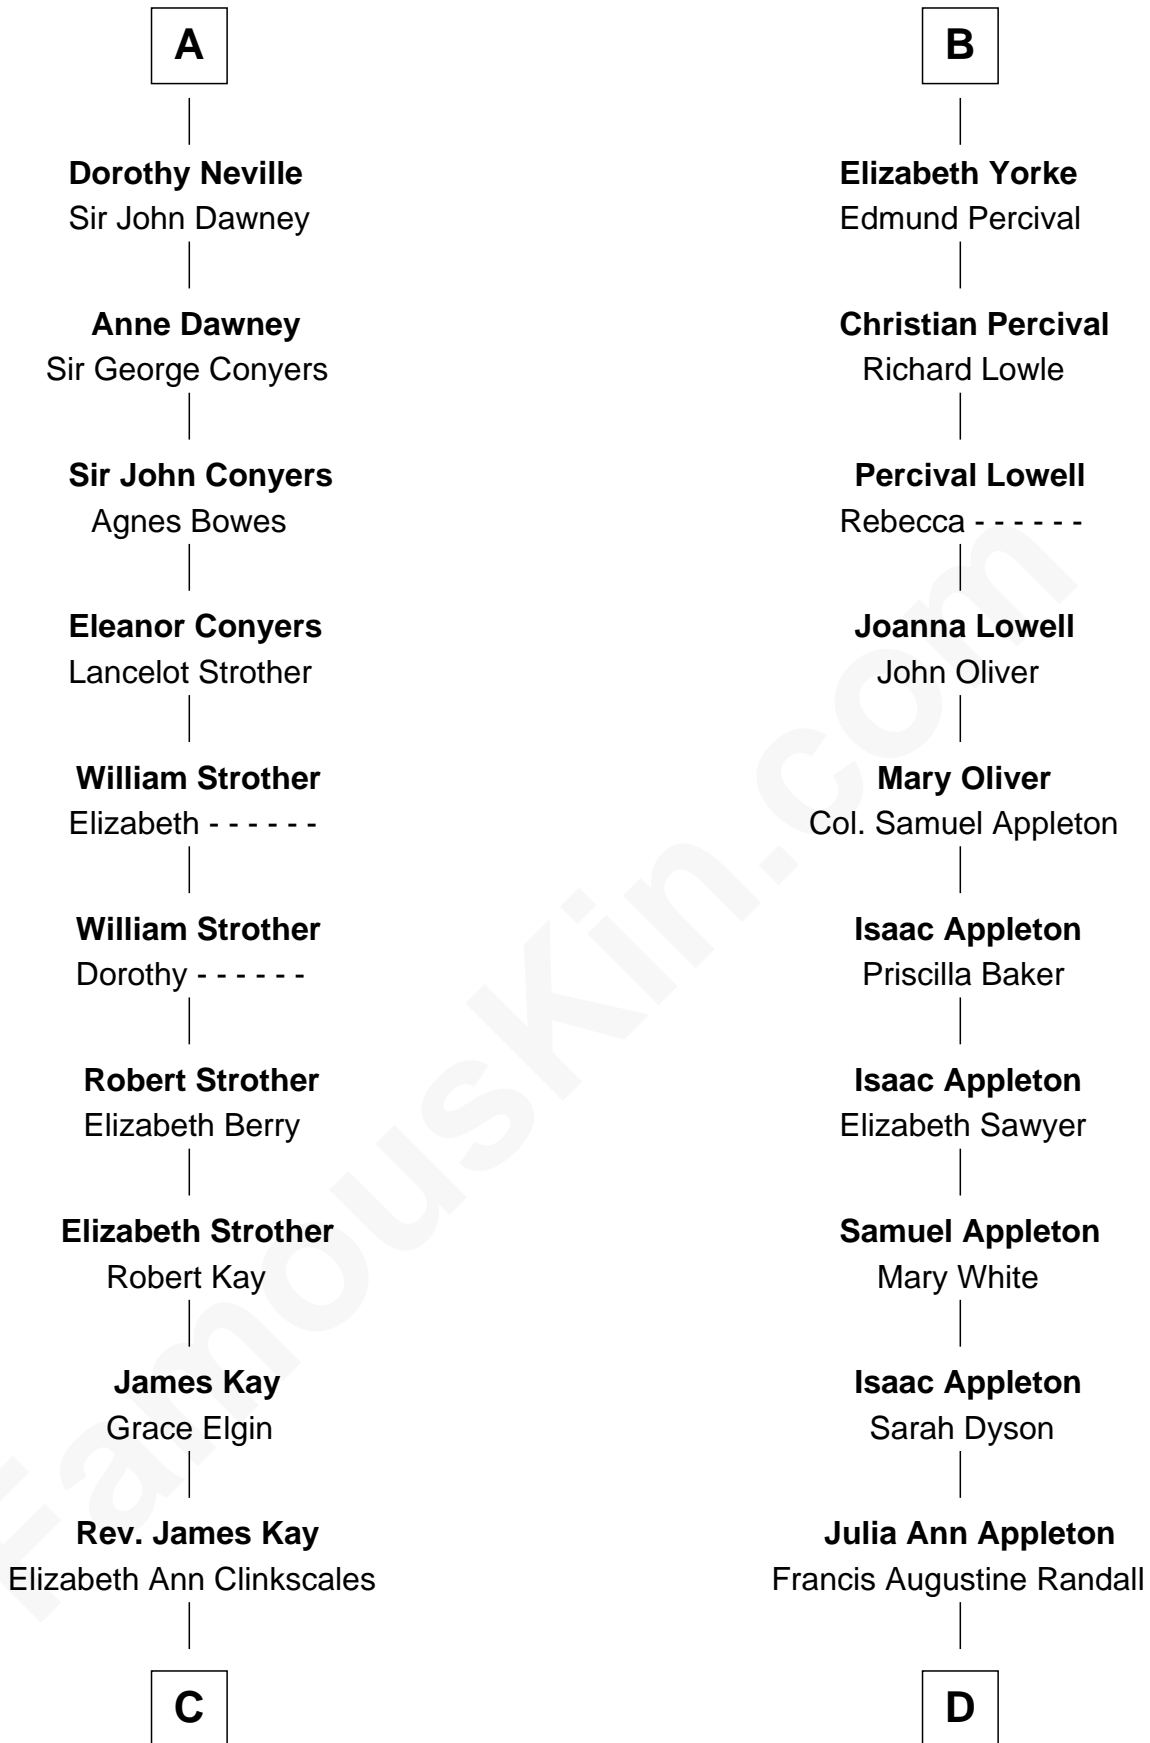

# FamousKin.com Relationship Chart of

**Jimmy Carter**  
39th U.S. President

21st cousin of

**James Spader**  
TV and Movie Actor

**Humphrey de Bohun**  
Elizabeth Plantagenet

**Sir William de Bohun**  
Elizabeth de Badlesmere

**Sir Richard Neville**  
Anne Stafford

**A**

**Margaret de Bohun**  
Sir Hugh de Courtnay

**Elizabeth de Courtnay**  
Sir Andrew Luttrell

**Sir Hugh Luttrell**  
Catherine de Beaumont

**Sir John Luttrell**  
Margaret Touchet

**Sir James Luttrell**  
Elizabeth Courtnay

**Sir Hugh Luttrell**  
Margaret Hill

**Eleanor Luttrell**  
Roger Yorke

**B**

**C**

**Mary Kay**  
John Pratt

**James E. Pratt**  
Sophronia C. Cowan

**Nina Pratt**  
William Archibald Carter

**Earl Carter**  
Lillian Gordy

**Jimmy Carter**  
*39th U.S. President*

**D**

**Julia M. Randall**  
William E. Fraser

**Edward Abbott Fraser**  
Myrtle H. Brown

**James Randall Fraser**  
Elizabeth Higginson Bowditch