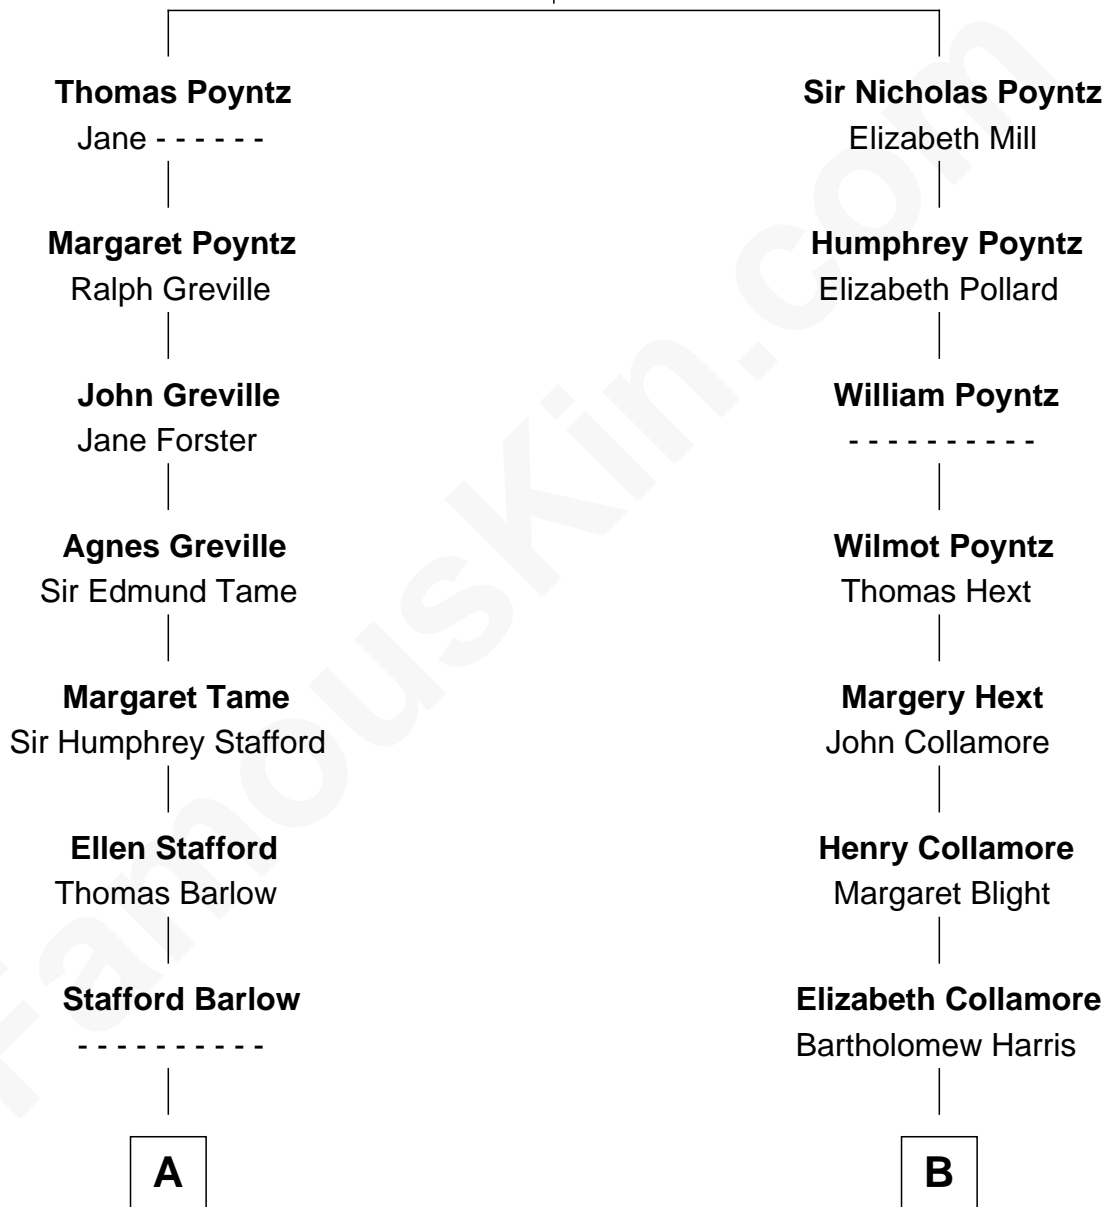

FamousKin.com Relationship Chart of

Jimmy Carter

39th U.S. President

17th cousin 1 time removed of

Andrew Shue

TV Actor

Robert Poyntz
Katherine FitzNichol

C

—
Anne Brewster Wells

James William Shue

—
Andrew Shue

TV Actor

FamousKin.com