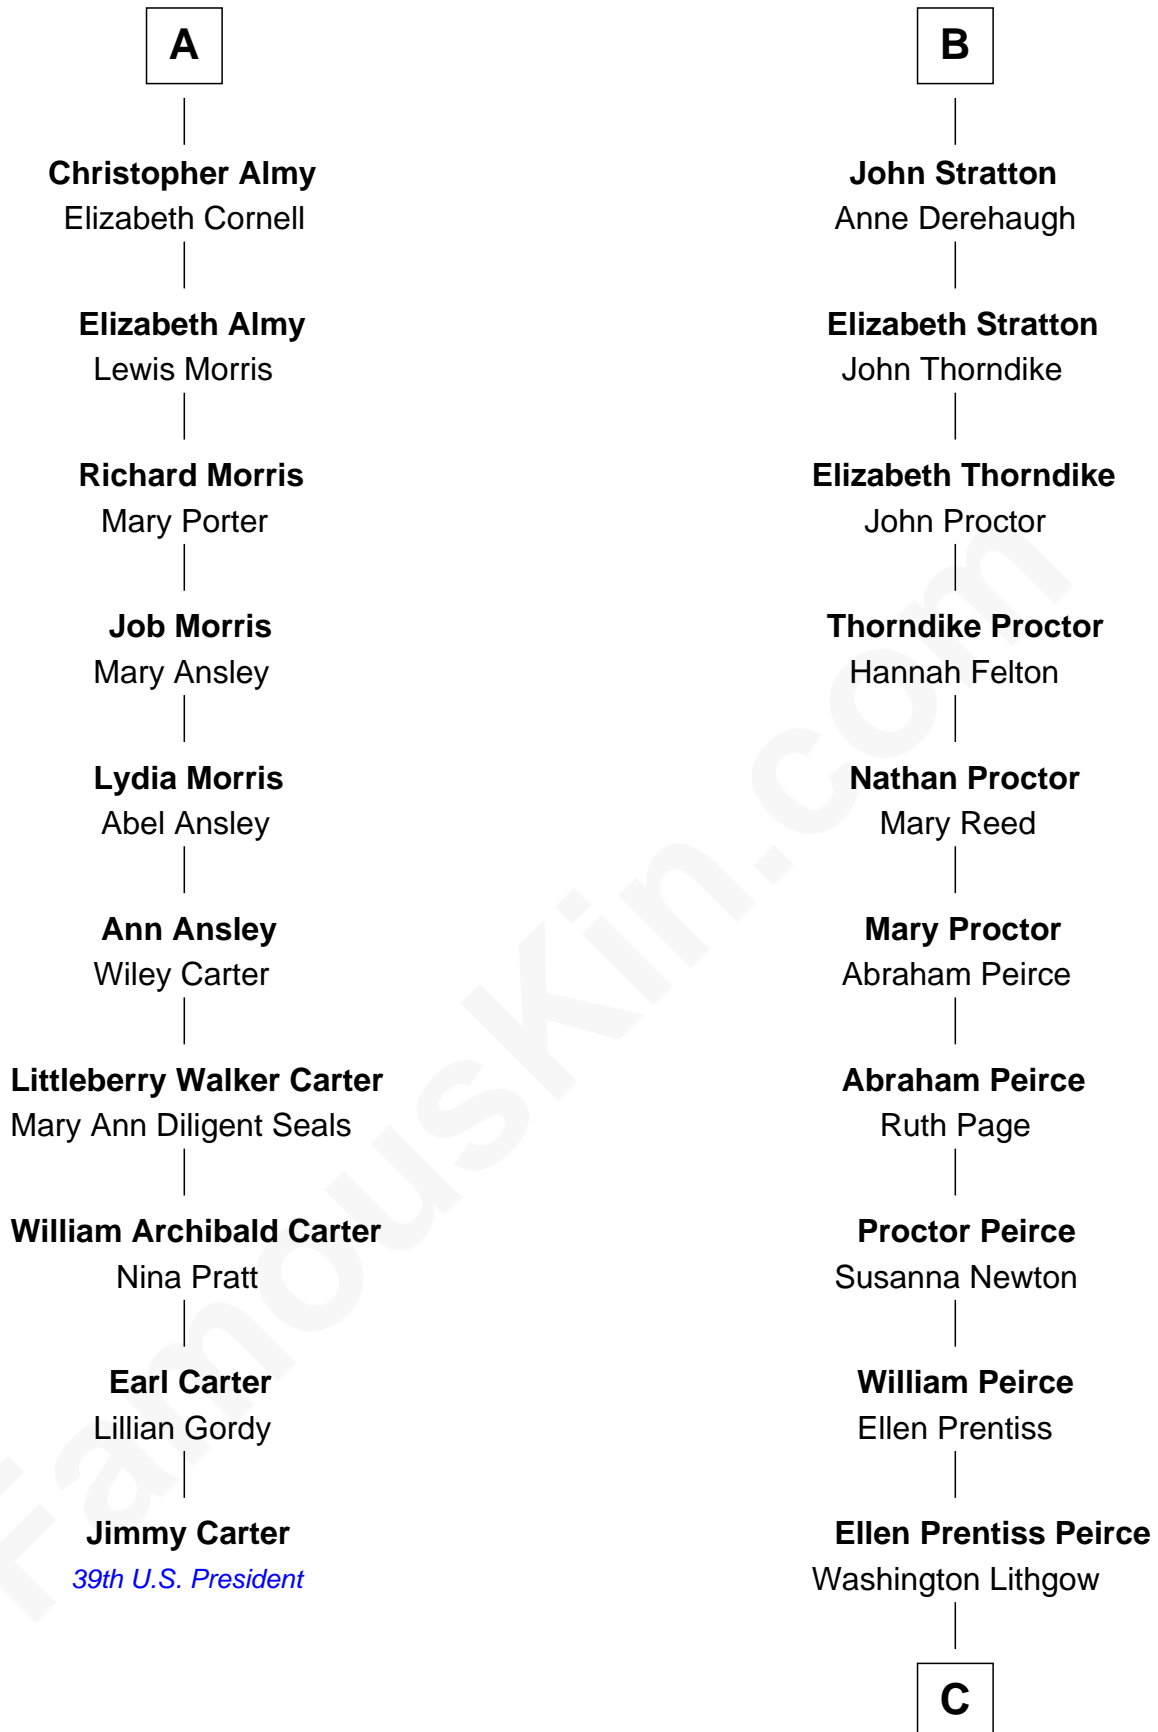

FamousKin.com Relationship Chart of

Jimmy Carter

39th U.S. President

16th cousin 3 times removed of

John Lithgow

Stage, TV, and Movie Actor

C

Arthur Washington Lithgow

Ina Berenice Robinson

Arthur Washington Lithgow

Sarah Jane Price

John Lithgow

Stage, TV, and Movie Actor