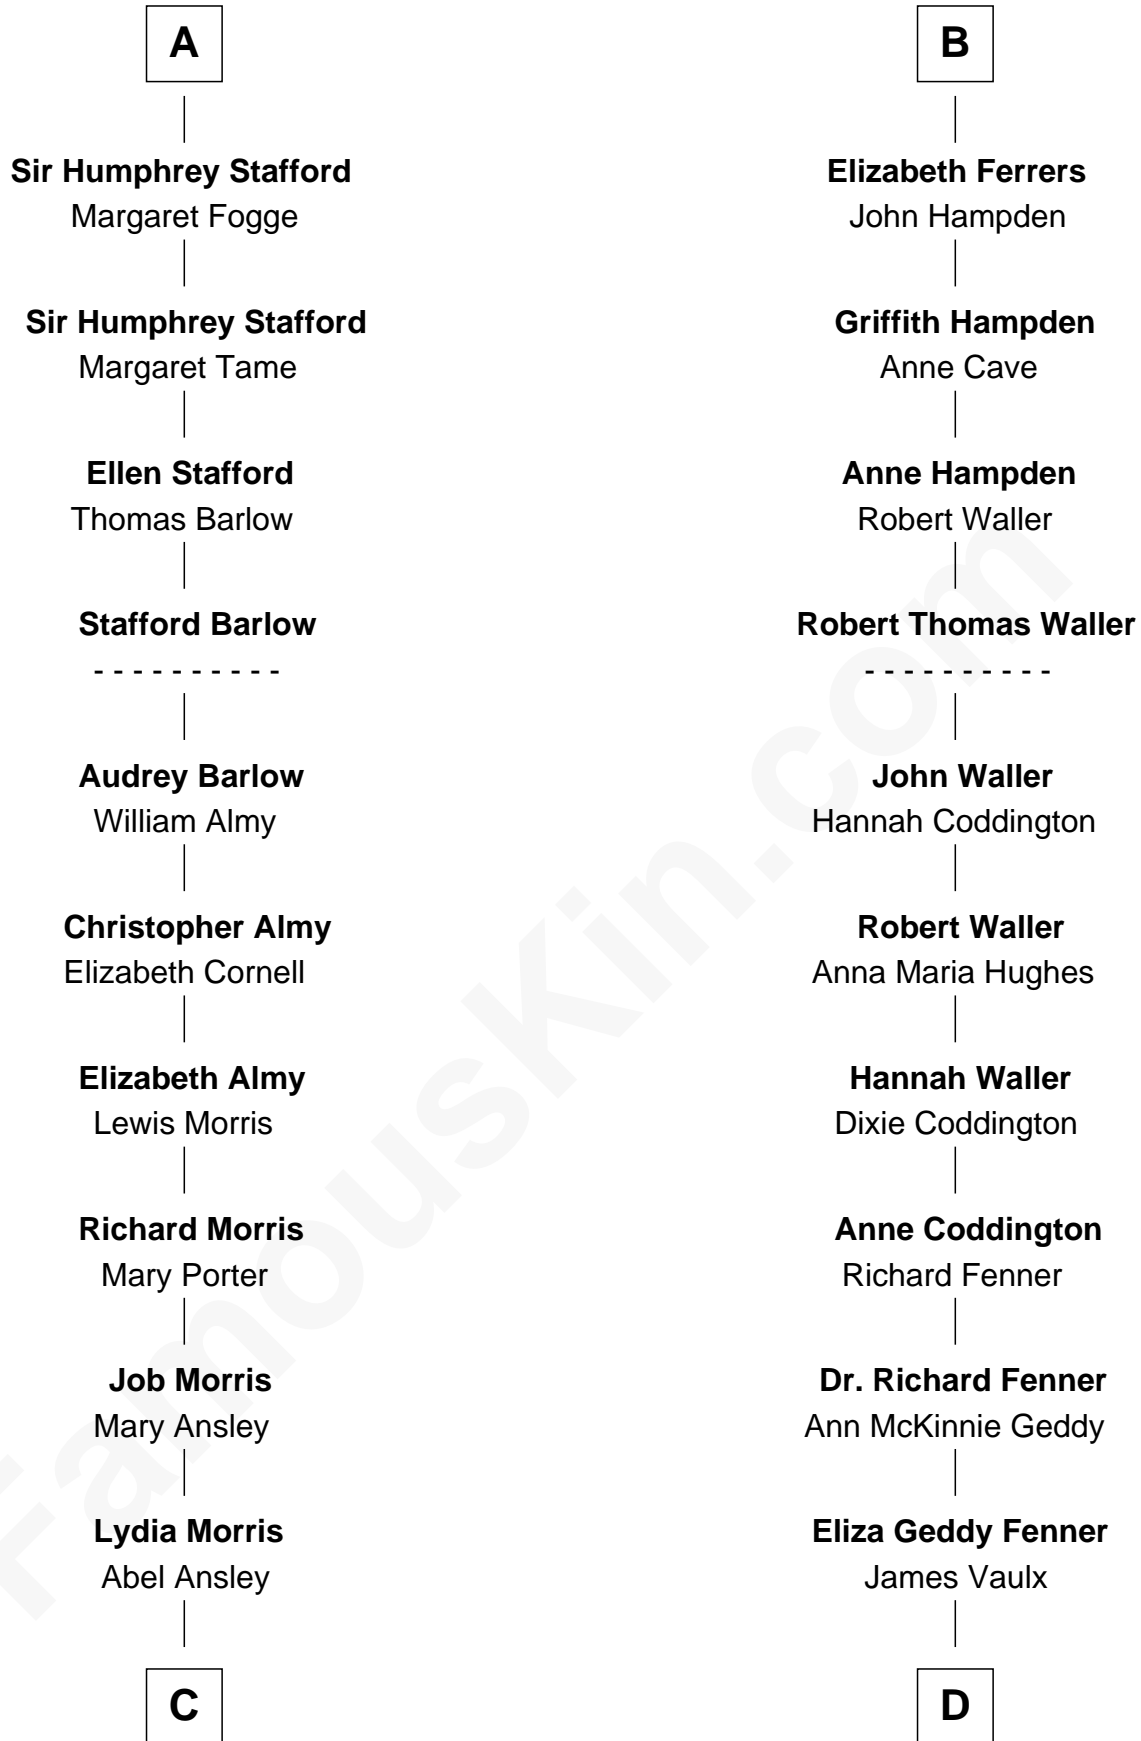

FamousKin.com Relationship Chart of

Jimmy Carter

39th U.S. President

20th cousin 1 time removed of

John McCain

U.S. Senator from Arizona

John de Botetourte

Maud FitzThomas

Humphrey Stafford
Katherine Fray

A

Thomas de Botetourte
Joan de Somery

John de Botetourte
Joyce la Zouche de Mortimer

Joyce de Botetourte
Sir Baldwin Freville

Sir Baldwin Freville
Maude le Scrope

Elizabeth Freville
Sir Thomas Ferrers

Sir Henry Ferrers
Margaret Heckstall

Sir Edward Ferrers
Constance Brome

B

C

Ann Ansley
Wiley Carter

Littleberry Walker Carter
Mary Ann Diligent Seals

William Archibald Carter
Nina Pratt

Earl Carter
Lillian Gordy

Jimmy Carter
39th U.S. President

D

James Junius Vaulx
Margaret Garside

Katherine Davey Vaulx
Adm. John Sidney McCain

Adm. John Sidney McCain
Roberta Wright

John McCain
U.S. Senator from Arizona