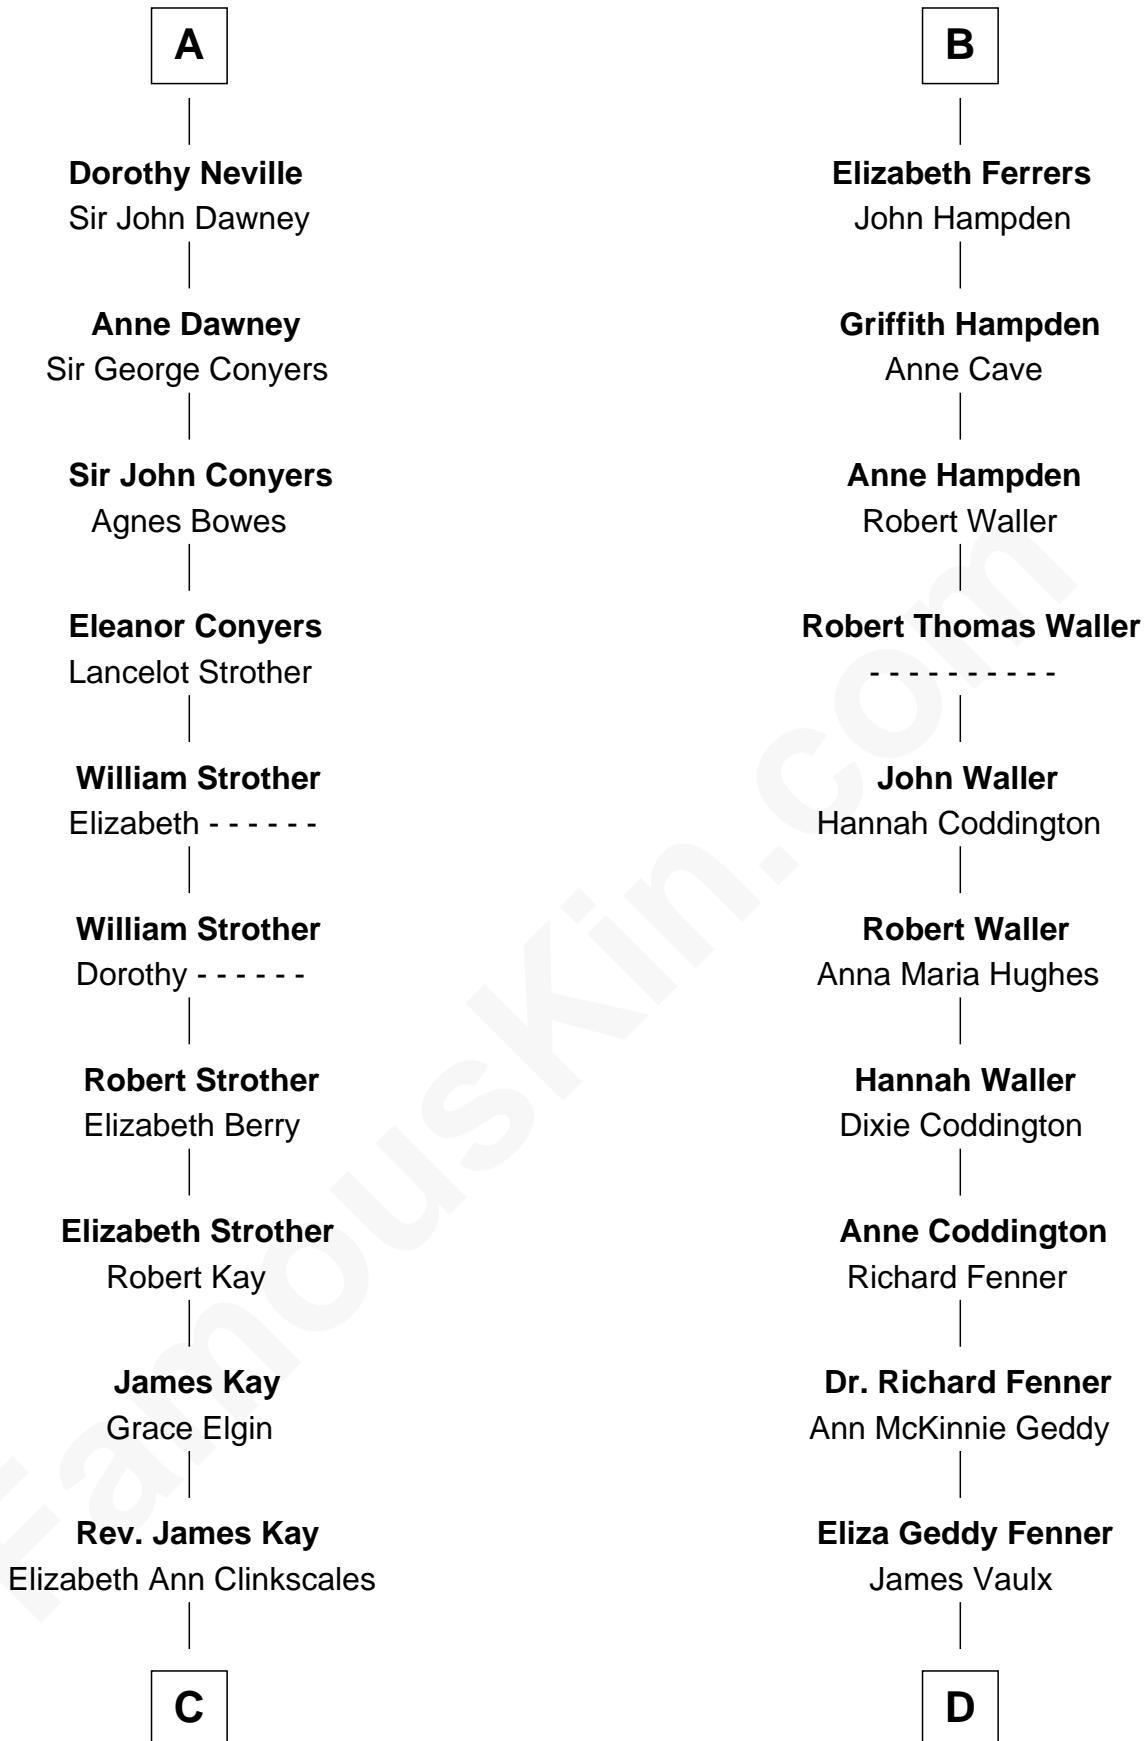

# FamousKin.com Relationship Chart of

**Jimmy Carter**

*39th U.S. President*

20th cousin 1 time removed of

**John McCain**

*U.S. Senator from Arizona*

**Bartholomew de Badlesmere**

Margaret de Clare

**Elizabeth de Badlesmere**

Sir William de Bohun

**Humphrey de Bohun**

Joan Fitzalan

**Eleanor de Bohun**

Sir Thomas Plantagenet

**Anne Plantagenet**

Sir William Bouchier

Sir Thomas Ferrers

**Sir Henry Ferrers**

Margaret Heckstall

**Sir Edward Ferrers**

Constance Brome

**B**

**C**

**Mary Kay**  
John Pratt

**James E. Pratt**  
Sophronia C. Cowan

**Nina Pratt**  
William Archibald Carter

**Earl Carter**  
Lillian Gordy

**Jimmy Carter**  
*39th U.S. President*

**D**

**James Junius Vaulx**  
Margaret Garside

**Katherine Davey Vaulx**  
Adm. John Sidney McCain