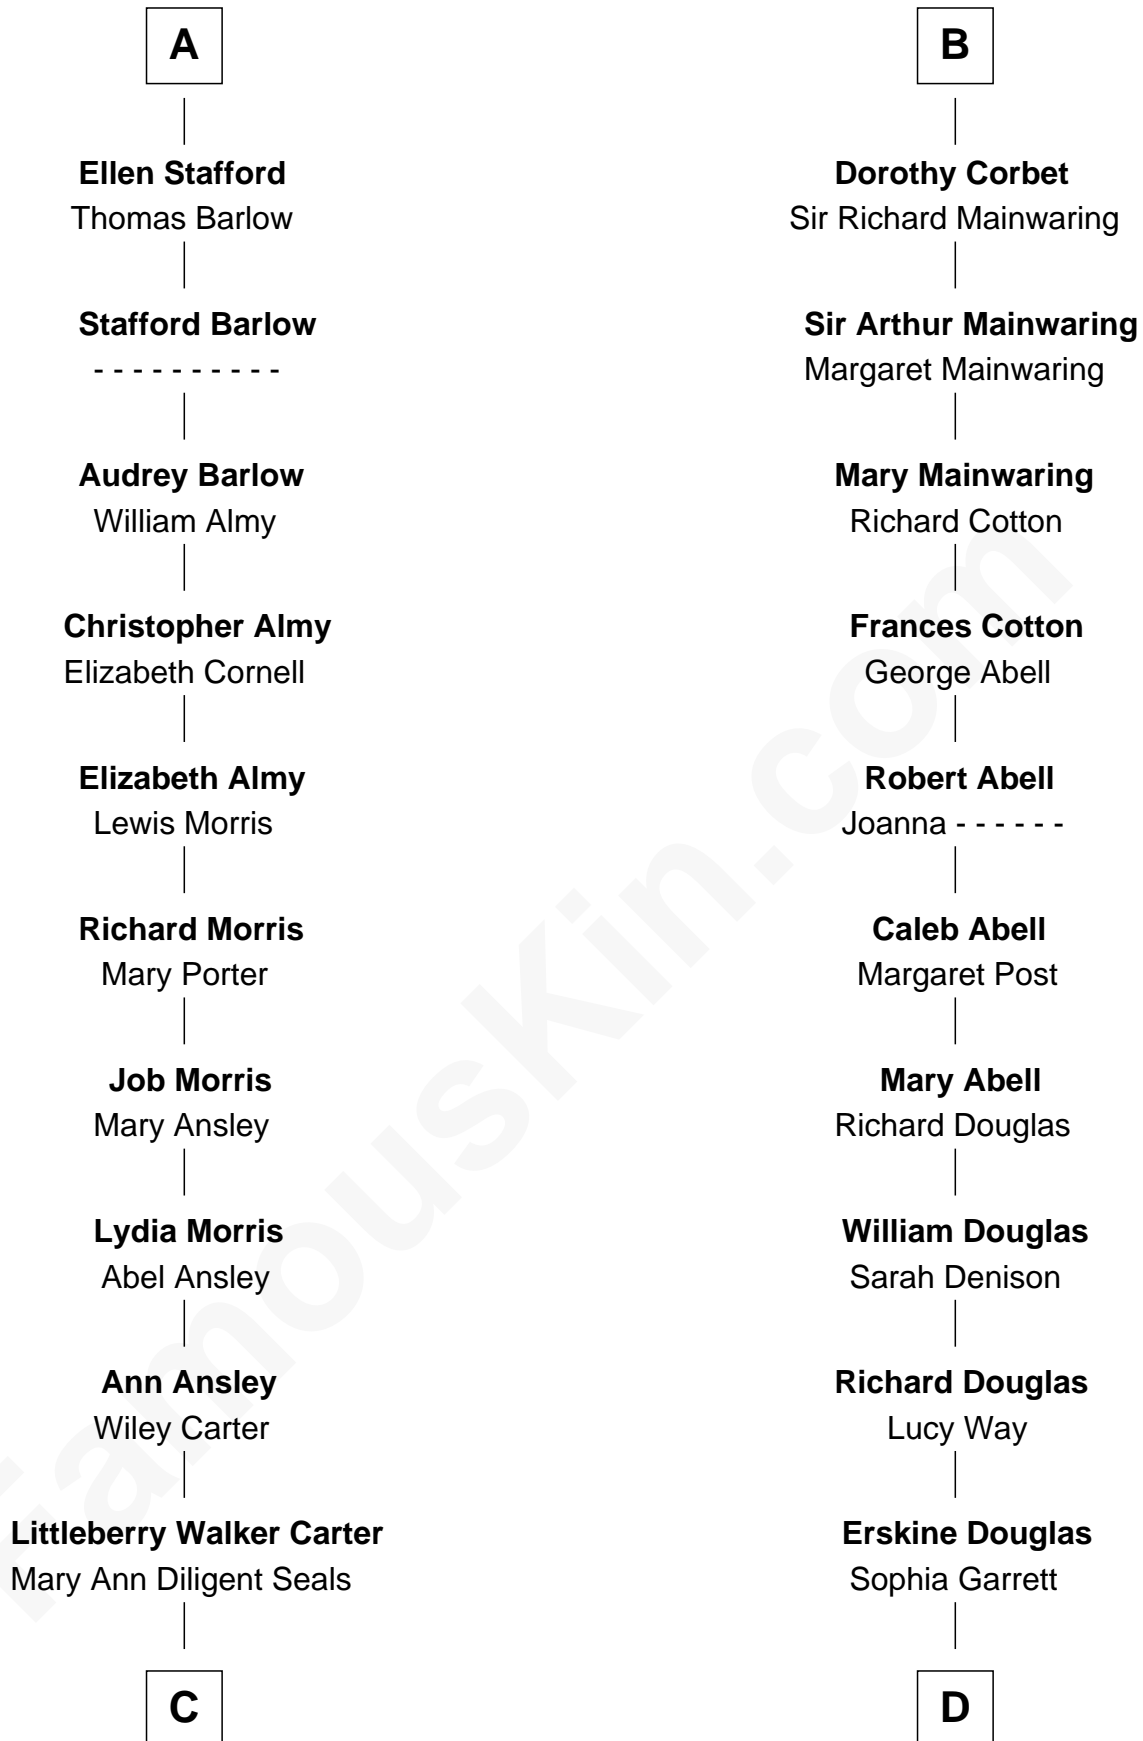

FamousKin.com Relationship Chart of

Jimmy Carter

39th U.S. President

19th cousin 2 times removed of

Illeana Douglas

TV and Movie Actress

Ralph de Stafford

*with wife
Katherine de Hastang*

Anne Ferrers

Sir Walter Devereux

Elizabeth Devereux

Sir Richard Corbet

Sir Robert Corbet

Elizabeth Vernon

B

C

William Archibald Carter

Nina Pratt

Earl Carter

Lillian Gordy

Jimmy Carter

39th U.S. President

D

Emma Jane Douglas