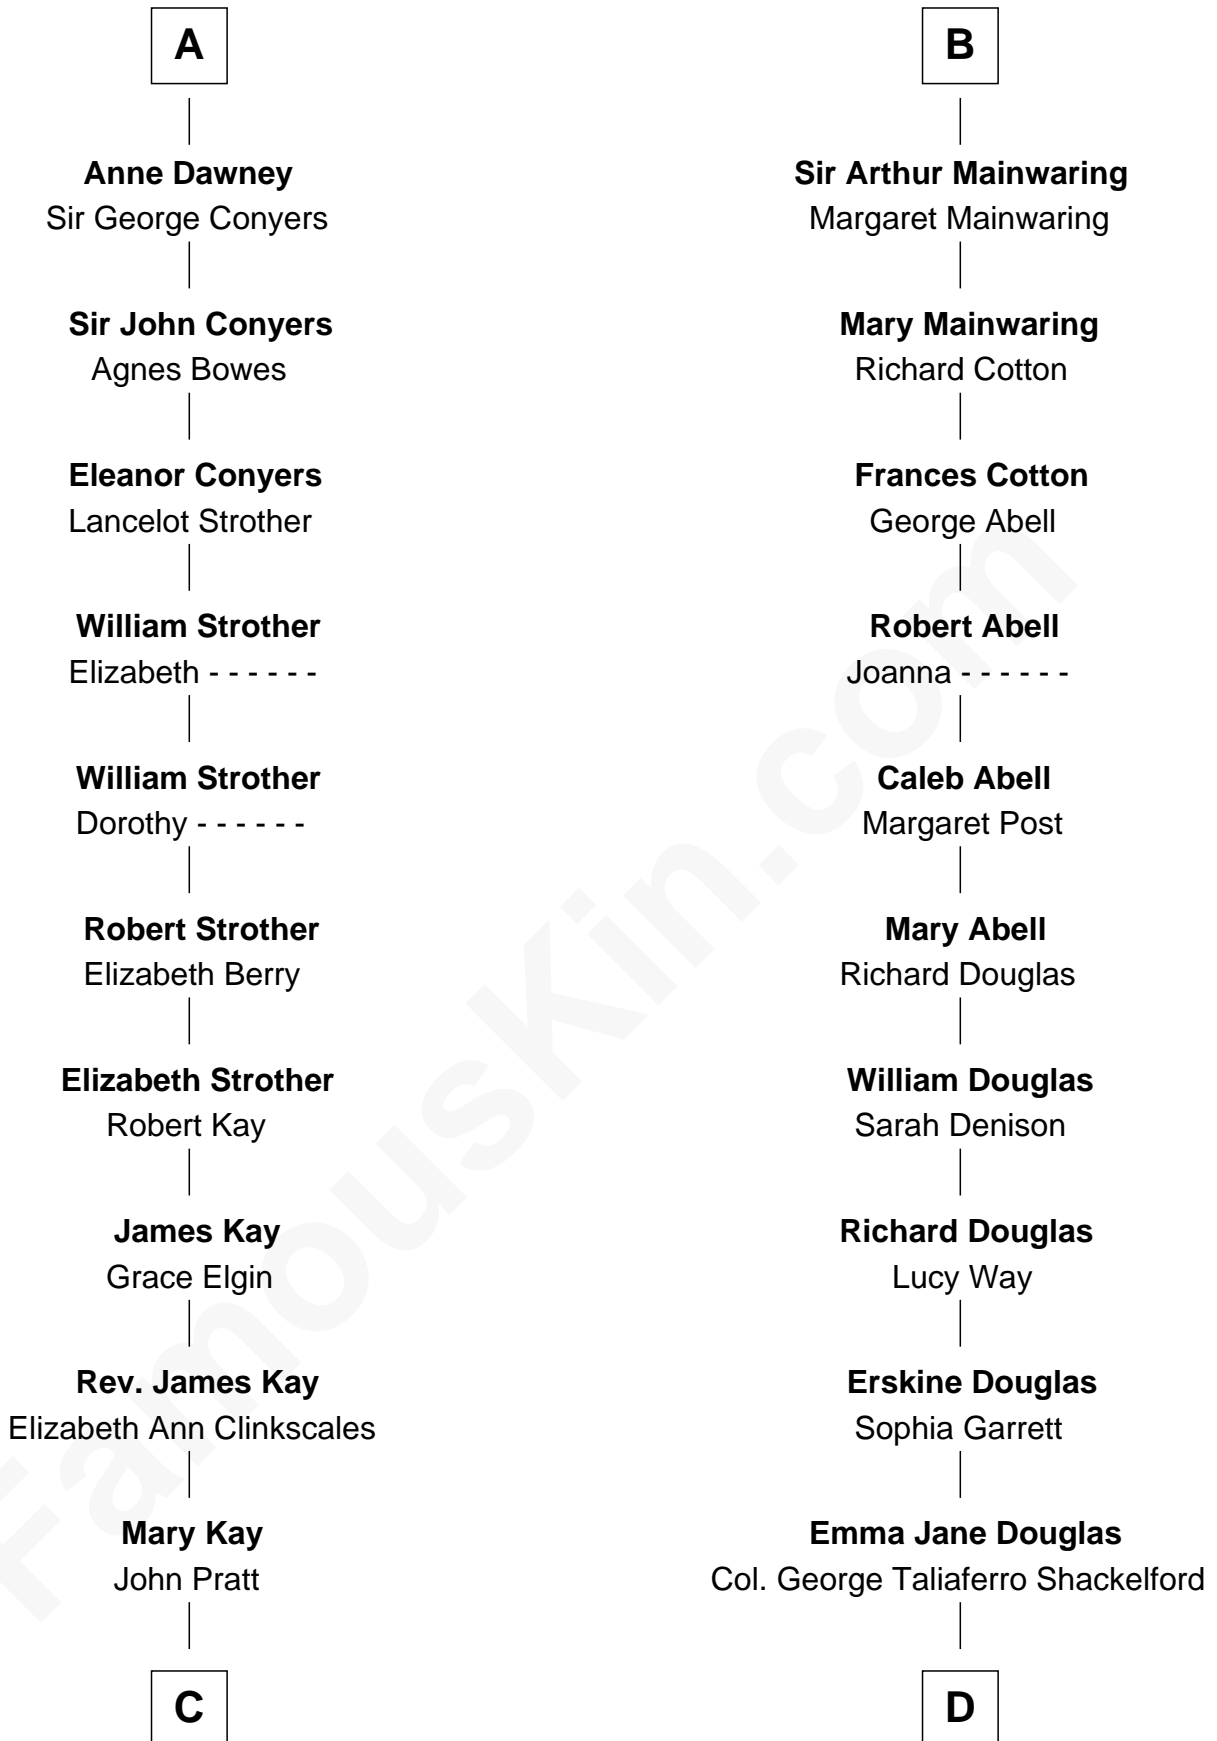

FamousKin.com Relationship Chart of

Jimmy Carter

39th U.S. President

20th cousin of

Illeana Douglas

TV and Movie Actress

Richard Fitzalan
Eleanor Plantagenet

C

James E. Pratt
Sophronia C. Cowan

Nina Pratt
William Archibald Carter

Earl Carter
Lillian Gordy

Jimmy Carter
39th U.S. President

D

Lena Priscilla Shackelford
Edouard Gregory Hesselberg

Melvyn Edouard Hesselberg
Rosalind Hightower