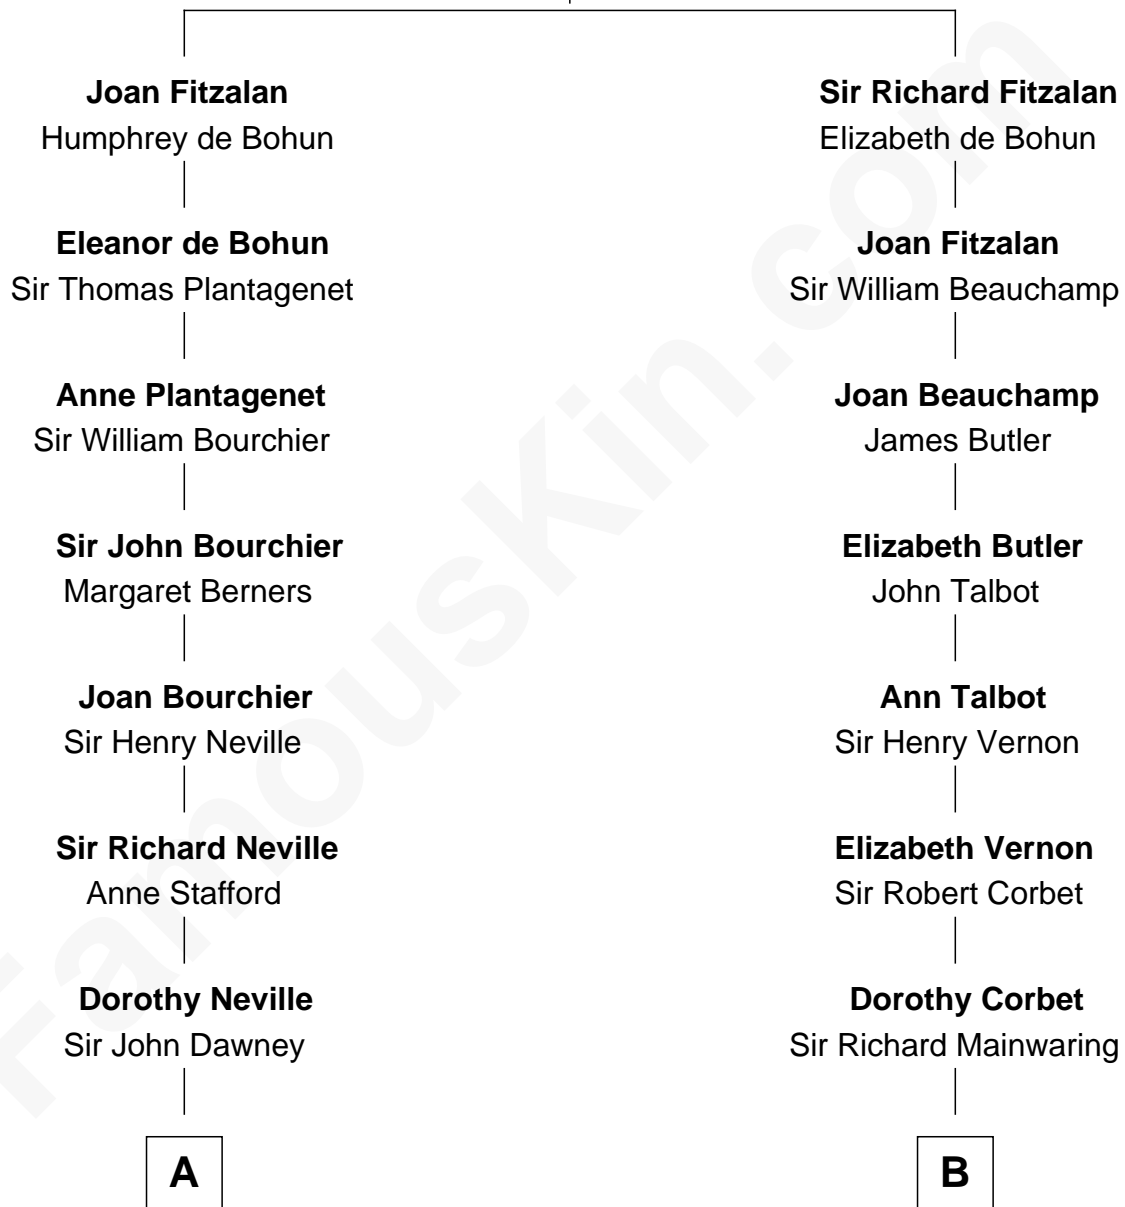

FamousKin.com Relationship Chart of

Jimmy Carter

39th U.S. President

20th cousin of

Illeana Douglas

TV and Movie Actress

Richard Fitzalan
Eleanor Plantagenet

C

James E. Pratt
Sophronia C. Cowan

Nina Pratt
William Archibald Carter

Earl Carter
Lillian Gordy

Jimmy Carter
39th U.S. President

D

Lena Priscilla Shackelford
Edouard Gregory Hesselberg

Melvyn Edouard Hesselberg
Rosalind Hightower