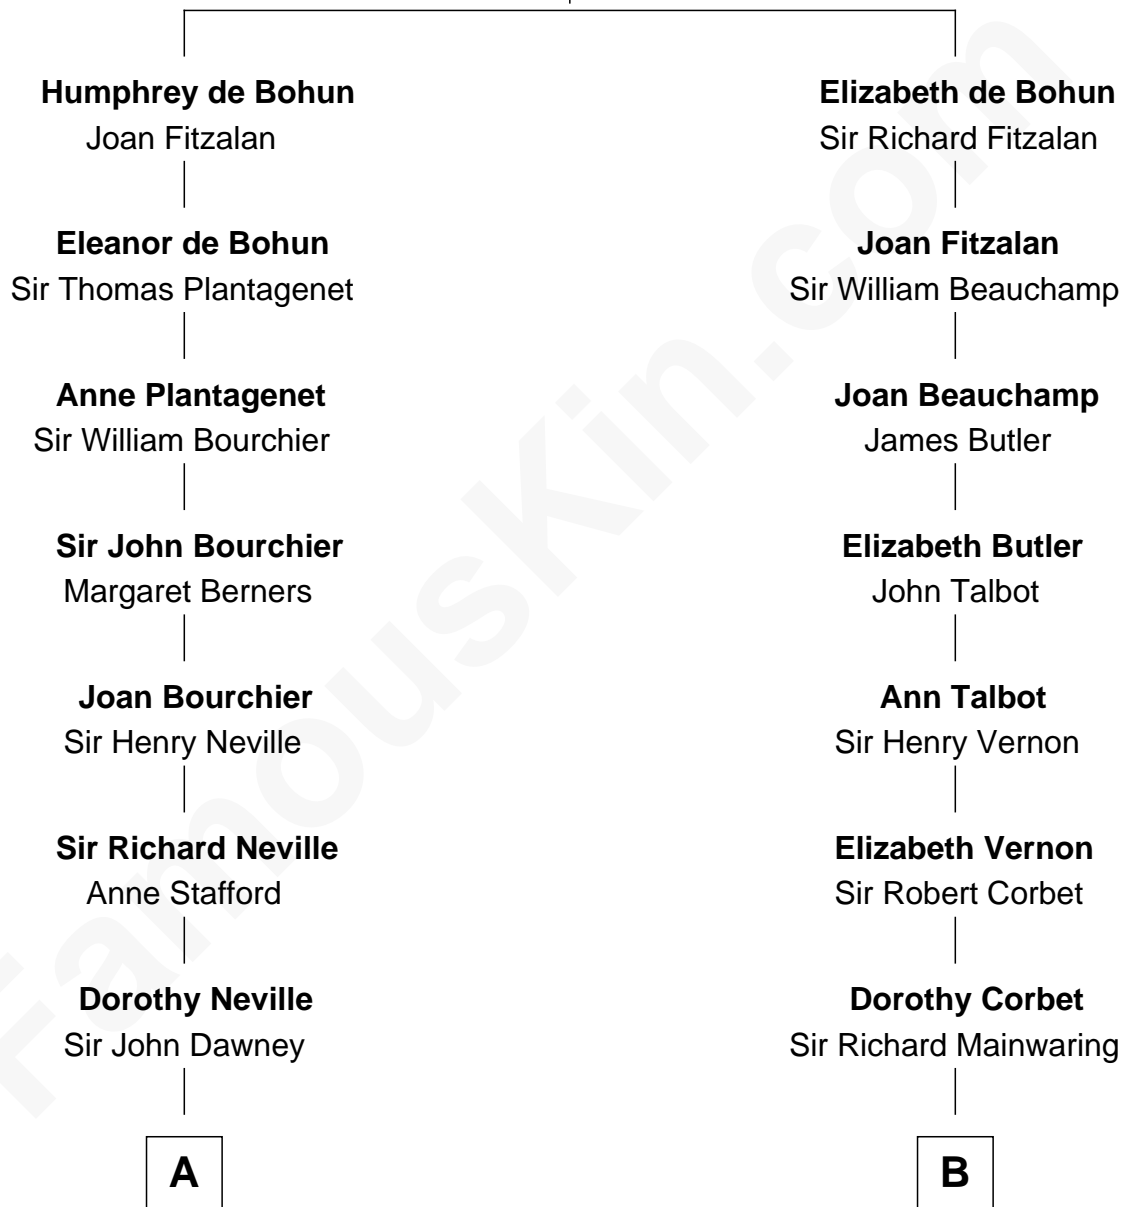

# FamousKin.com Relationship Chart of

**Jimmy Carter**  
39th U.S. President

20th cousin of

**Illeana Douglas**  
TV and Movie Actress

**Sir William de Bohun**  
Elizabeth de Badlesmere

**C**

**James E. Pratt**  
Sophronia C. Cowan

**Nina Pratt**  
William Archibald Carter

**Earl Carter**  
Lillian Gordy

**Jimmy Carter**  
*39th U.S. President*

**D**

**Lena Priscilla Shackelford**  
Edouard Gregory Hesselberg

**Melvyn Edouard Hesselberg**  
Rosalind Hightower

**Gregory Hesselberg**  
Joan Georgescu

**Illeana Douglas**  
*TV and Movie Actress*