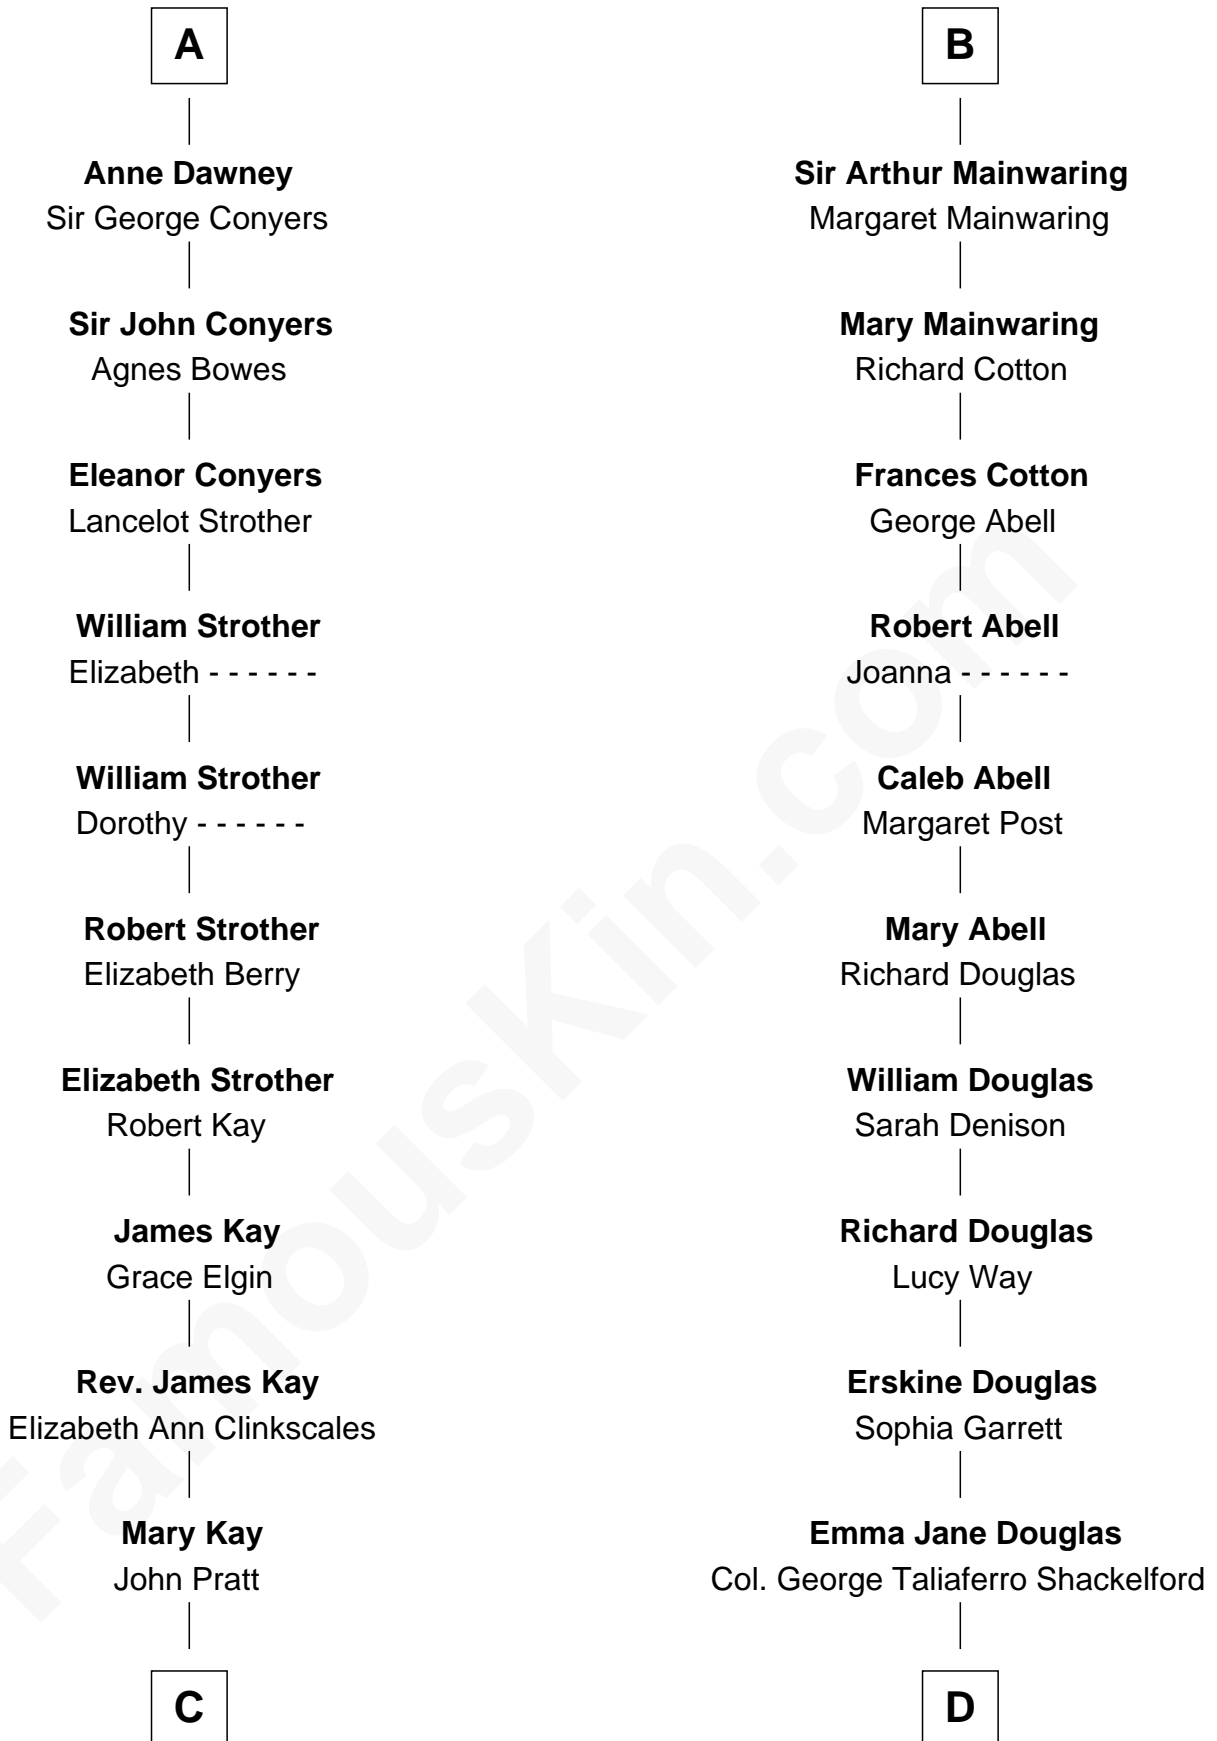

# FamousKin.com Relationship Chart of

**Jimmy Carter**  
39th U.S. President

20th cousin of

**Illeana Douglas**  
TV and Movie Actress

**Sir William de Bohun**  
Elizabeth de Badlesmere

**C**

**James E. Pratt**  
Sophronia C. Cowan

**Nina Pratt**  
William Archibald Carter

**Earl Carter**  
Lillian Gordy

**Jimmy Carter**  
*39th U.S. President*

**D**

**Lena Priscilla Shackelford**  
Edouard Gregory Hesselberg

**Melvyn Edouard Hesselberg**  
Rosalind Hightower