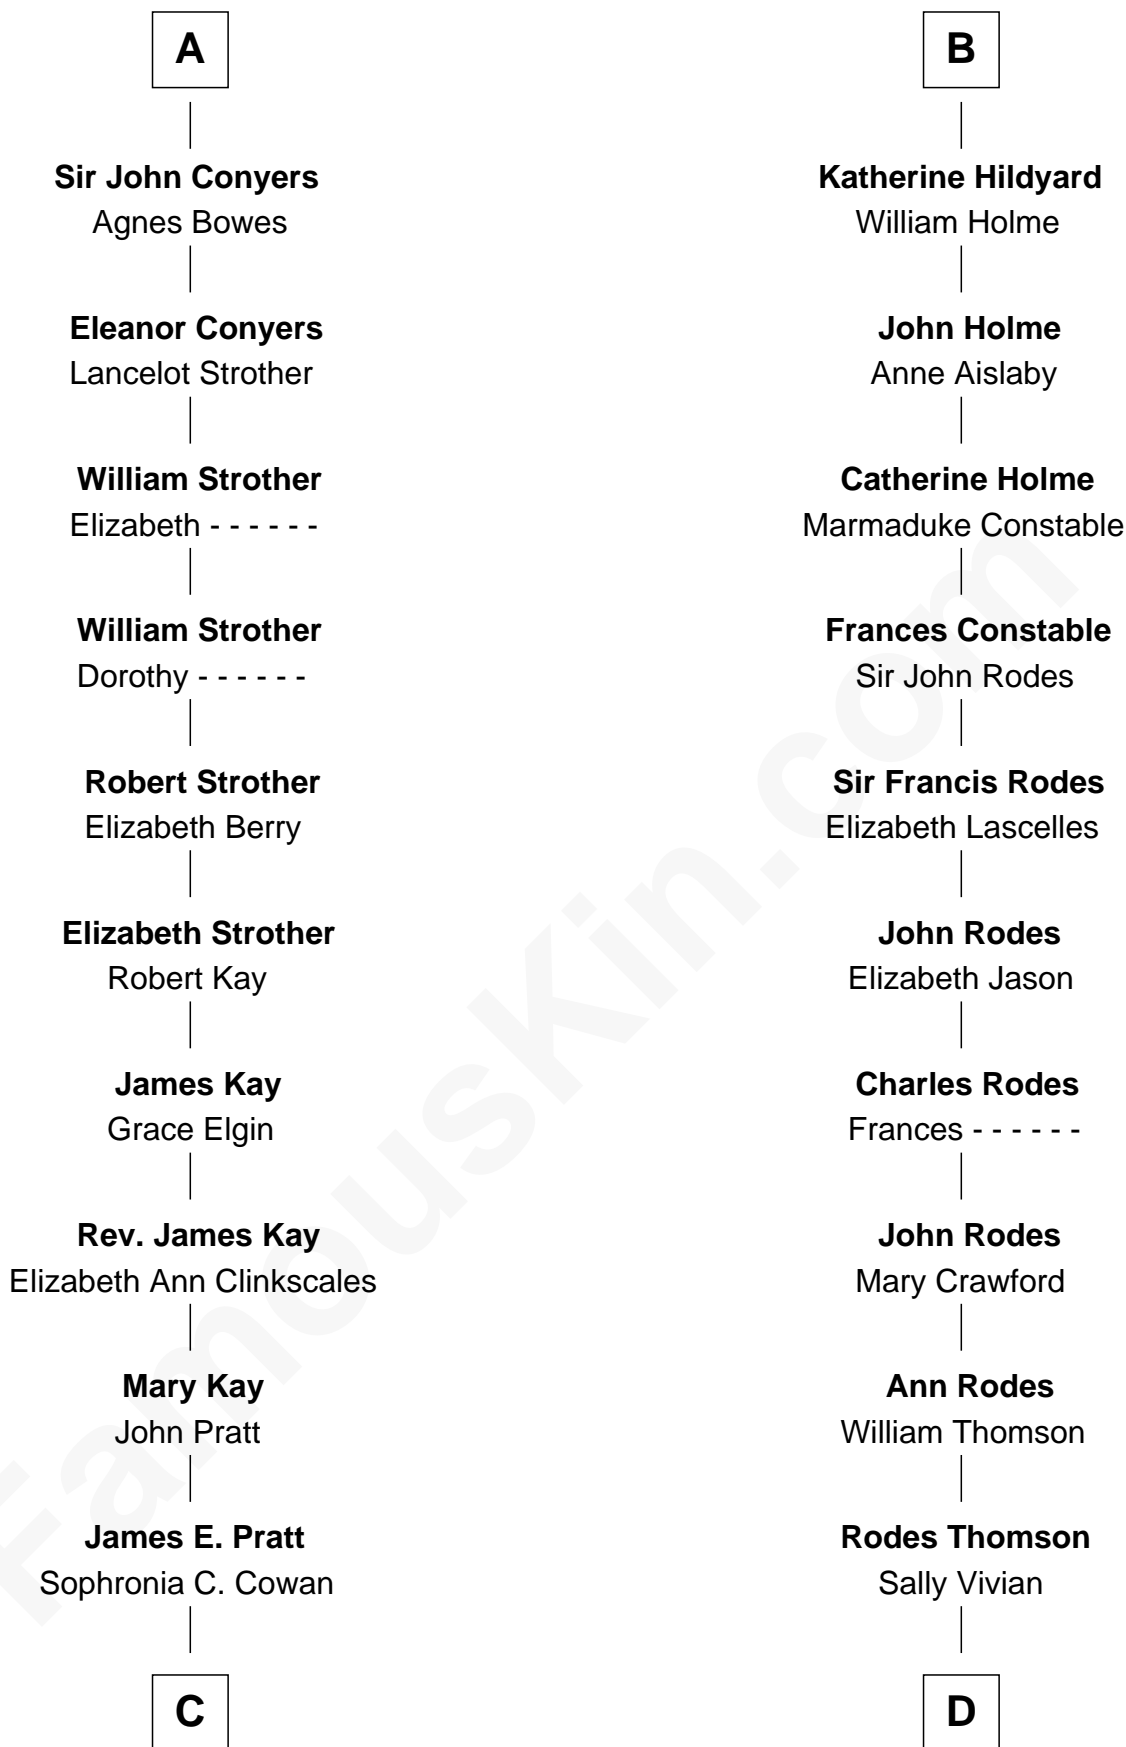

FamousKin.com Relationship Chart of

Jimmy Carter

39th U.S. President

19th cousin 2 times removed of

Melvyn Douglas

Movie Actor

Edward III, King of England

Philippa of Hainault

C

Nina Pratt

William Archibald Carter

Earl Carter

Lillian Gordy

Jimmy Carter

39th U.S. President

D

Nancy Thomson

Thomas Johnson Garrett

Sophia Garrett

Erskine Douglas

Emma Jane Douglas

Col. George Taliaferro Shackelford

Lena Priscilla Shackelford

Edouard Gregory Hesselberg