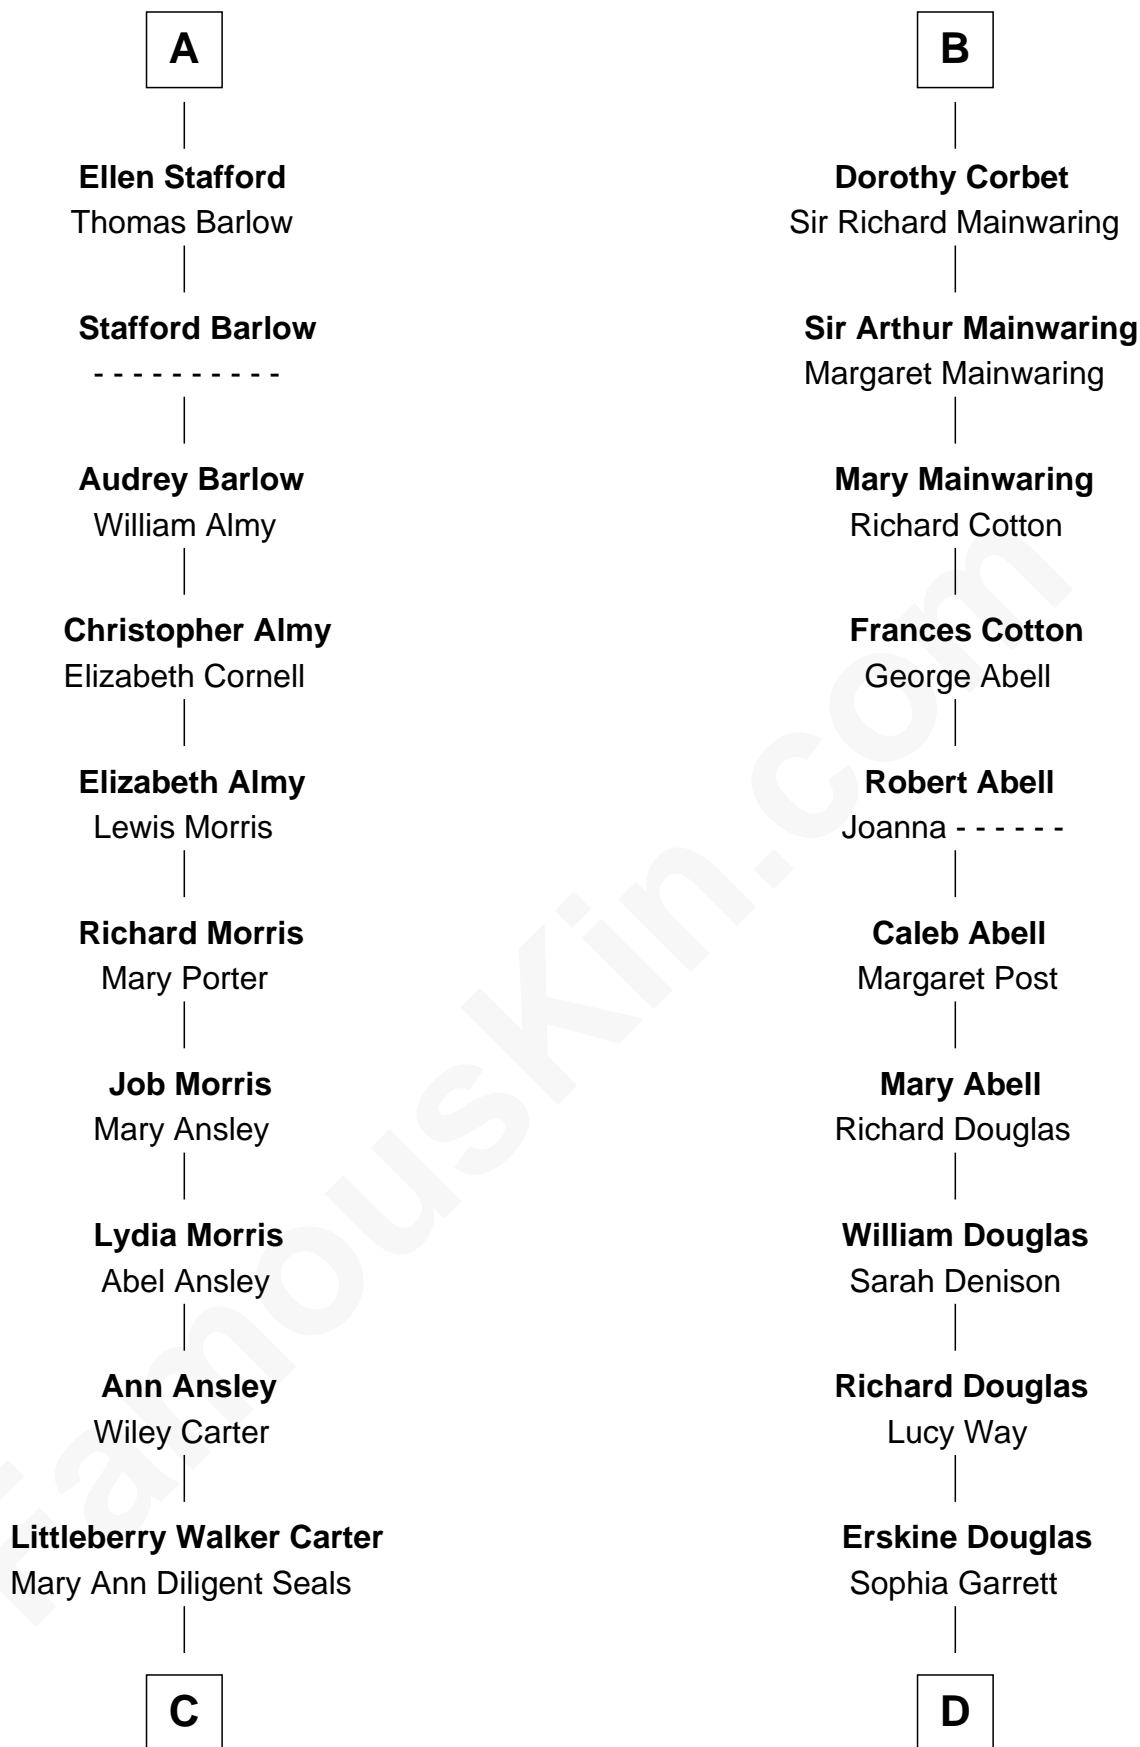

FamousKin.com Relationship Chart of

Jimmy Carter
39th U.S. President

19th cousin of

Melvyn Douglas
Movie Actor

C

William Archibald Carter

Nina Pratt

Earl Carter

Lillian Gordy

Jimmy Carter

39th U.S. President

D

Emma Jane Douglas

Col. George Taliaferro Shackelford

Lena Priscilla Shackelford

Edouard Gregory Hesselberg