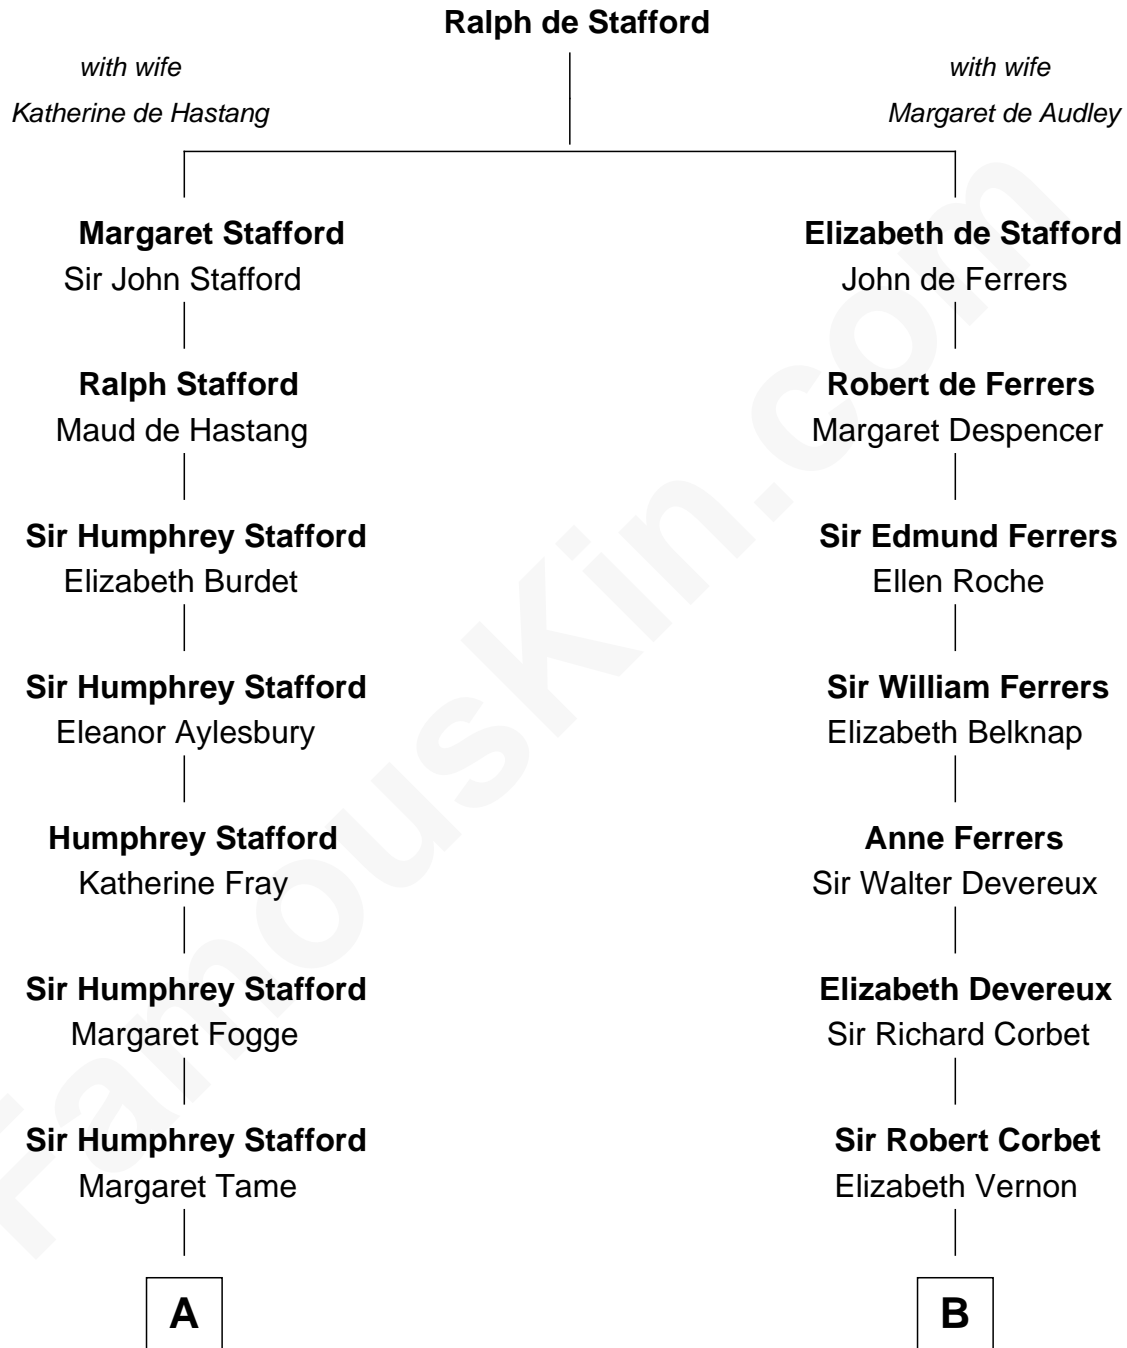

FamousKin.com Relationship Chart of

Jimmy Carter
39th U.S. President

19th cousin of

Melvyn Douglas
Movie Actor

C

William Archibald Carter

Nina Pratt

Earl Carter

Lillian Gordy

Jimmy Carter

39th U.S. President

D

Emma Jane Douglas

Col. George Taliaferro Shackelford

Lena Priscilla Shackelford

Edouard Gregory Hesselberg