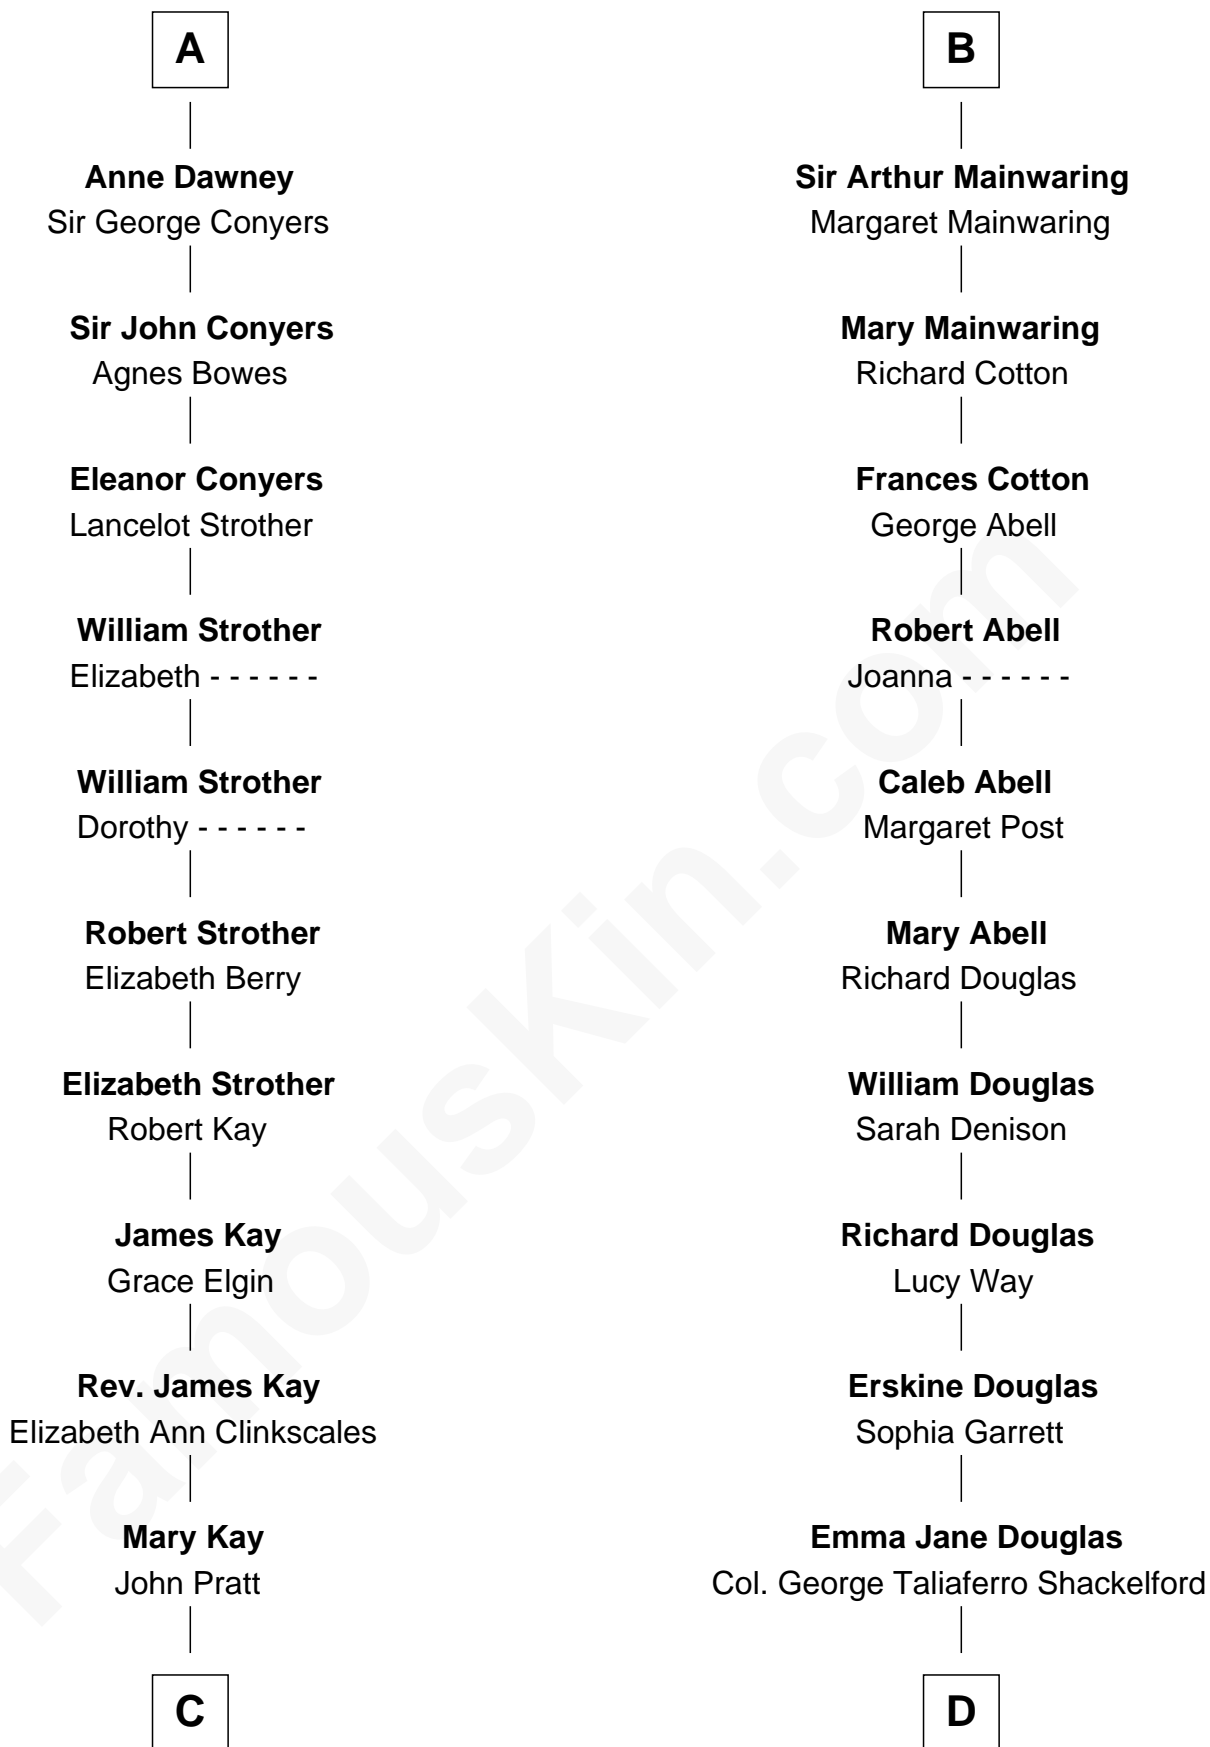

# FamousKin.com Relationship Chart of

**Jimmy Carter**

*39th U.S. President*

18th cousin 2 times removed of

**Melvyn Douglas**

*Movie Actor*

**Sir William de Bohun**  
Elizabeth de Badlesmere

**Humphrey de Bohun**  
Joan Fitzalan

**Eleanor de Bohun**  
Sir Thomas Plantagenet

**Anne Plantagenet**  
Sir William Bouchier

**Sir John Bouchier**  
Margaret Berners

**Joan Bouchier**  
Sir Henry Neville

**Sir Richard Neville**  
Anne Stafford

**Dorothy Neville**  
Sir John Dawney

**A**

**Elizabeth de Bohun**  
Sir Richard Fitzalan

**Joan Fitzalan**  
Sir William Beauchamp

**Joan Beauchamp**  
James Butler

**Elizabeth Butler**  
John Talbot

**Ann Talbot**  
Sir Henry Vernon

**Elizabeth Vernon**  
Sir Robert Corbet

**Dorothy Corbet**  
Sir Richard Mainwaring

**B**

**C**

**James E. Pratt**  
Sophronia C. Cowan

**Nina Pratt**  
William Archibald Carter

**Earl Carter**  
Lillian Gordy