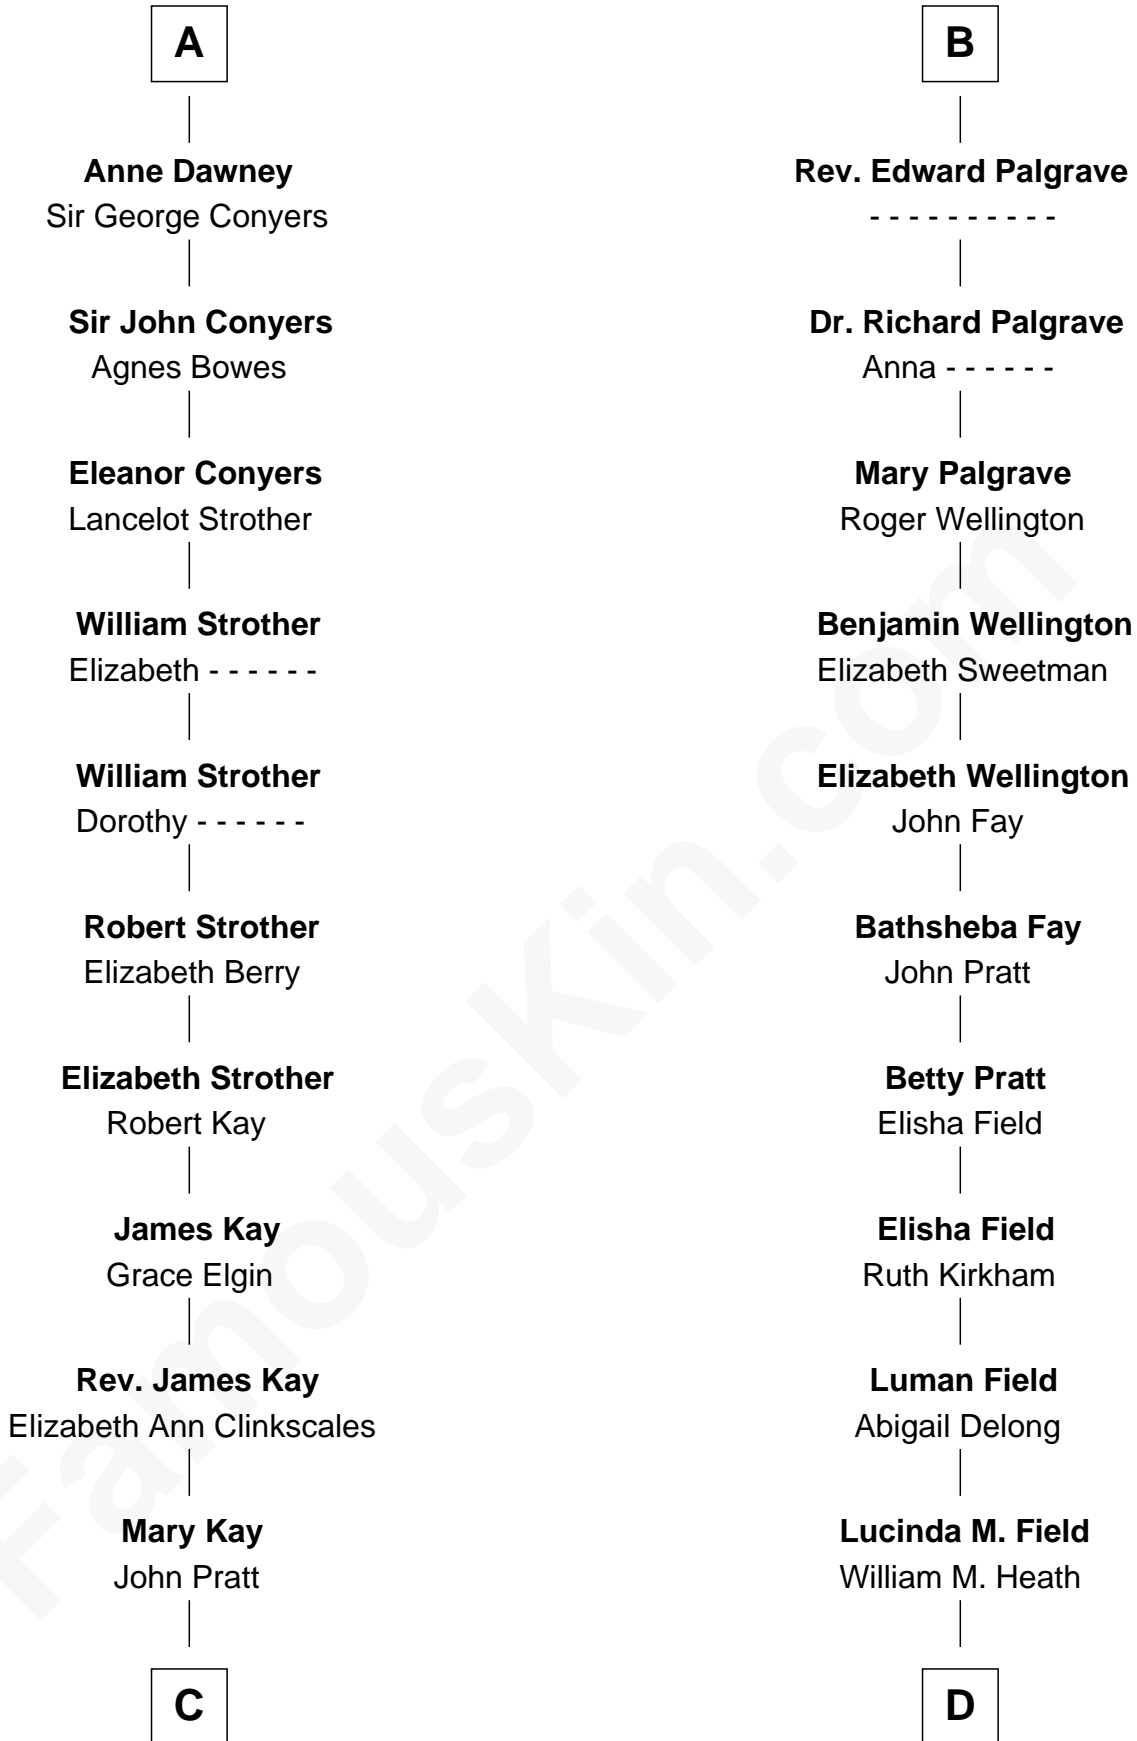

FamousKin.com Relationship Chart of

Jimmy Carter

39th U.S. President

20th cousin 1 time removed of

Sarah Palin

9th Governor of Alaska

Sir William de Bohun
Elizabeth de Badlesmere

C

James E. Pratt
Sophronia C. Cowan

Nina Pratt
William Archibald Carter

Earl Carter
Lillian Gordy

Jimmy Carter
39th U.S. President

D

James W. Heath
Alma Miranda Rhodes

Charles R. Heath
Alice Adeline Oriel

Charles Francis Heath
Nellie Marie Brandt

Charles Richard Heath
Sarah Sheeran

Sarah Palin
9th Governor of Alaska

FamousKin.com