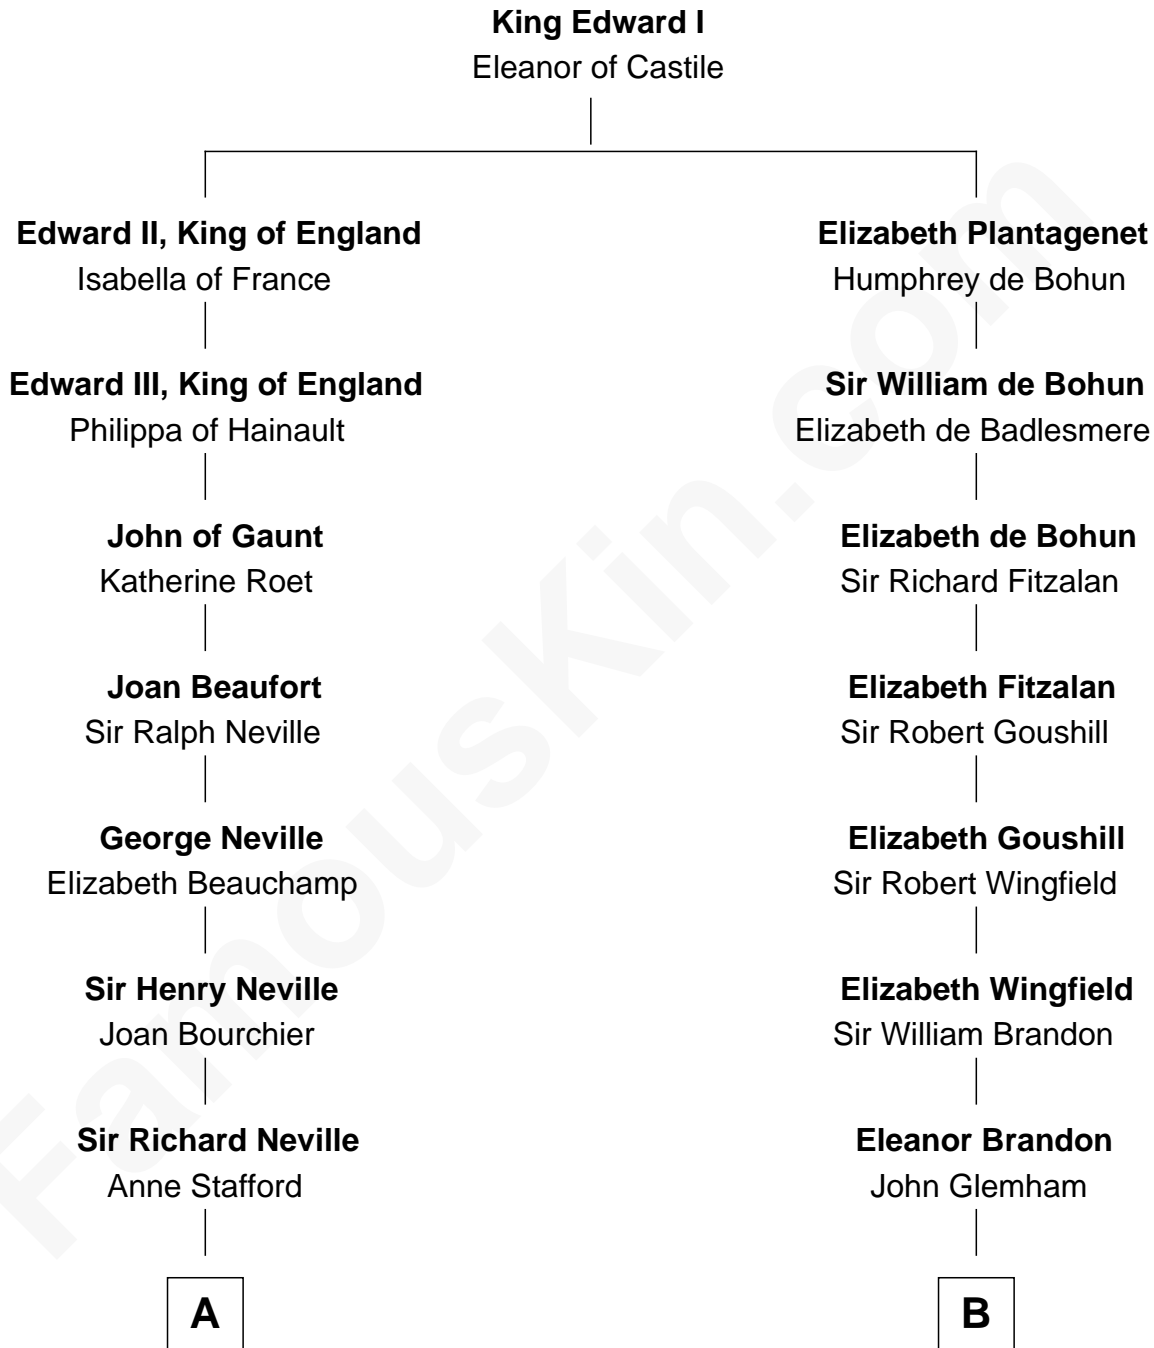

FamousKin.com Relationship Chart of

Jimmy Carter

39th U.S. President

17th cousin 4 times removed of

Shubael D. Childs

Founder of S.D. Childs & Company

C

—
Mary Kay
John Pratt

—
James E. Pratt
Sophronia C. Cowan

—
Nina Pratt
William Archibald Carter

—
Earl Carter
Lillian Gordy

—
Jimmy Carter
39th U.S. President

FamousKin.com