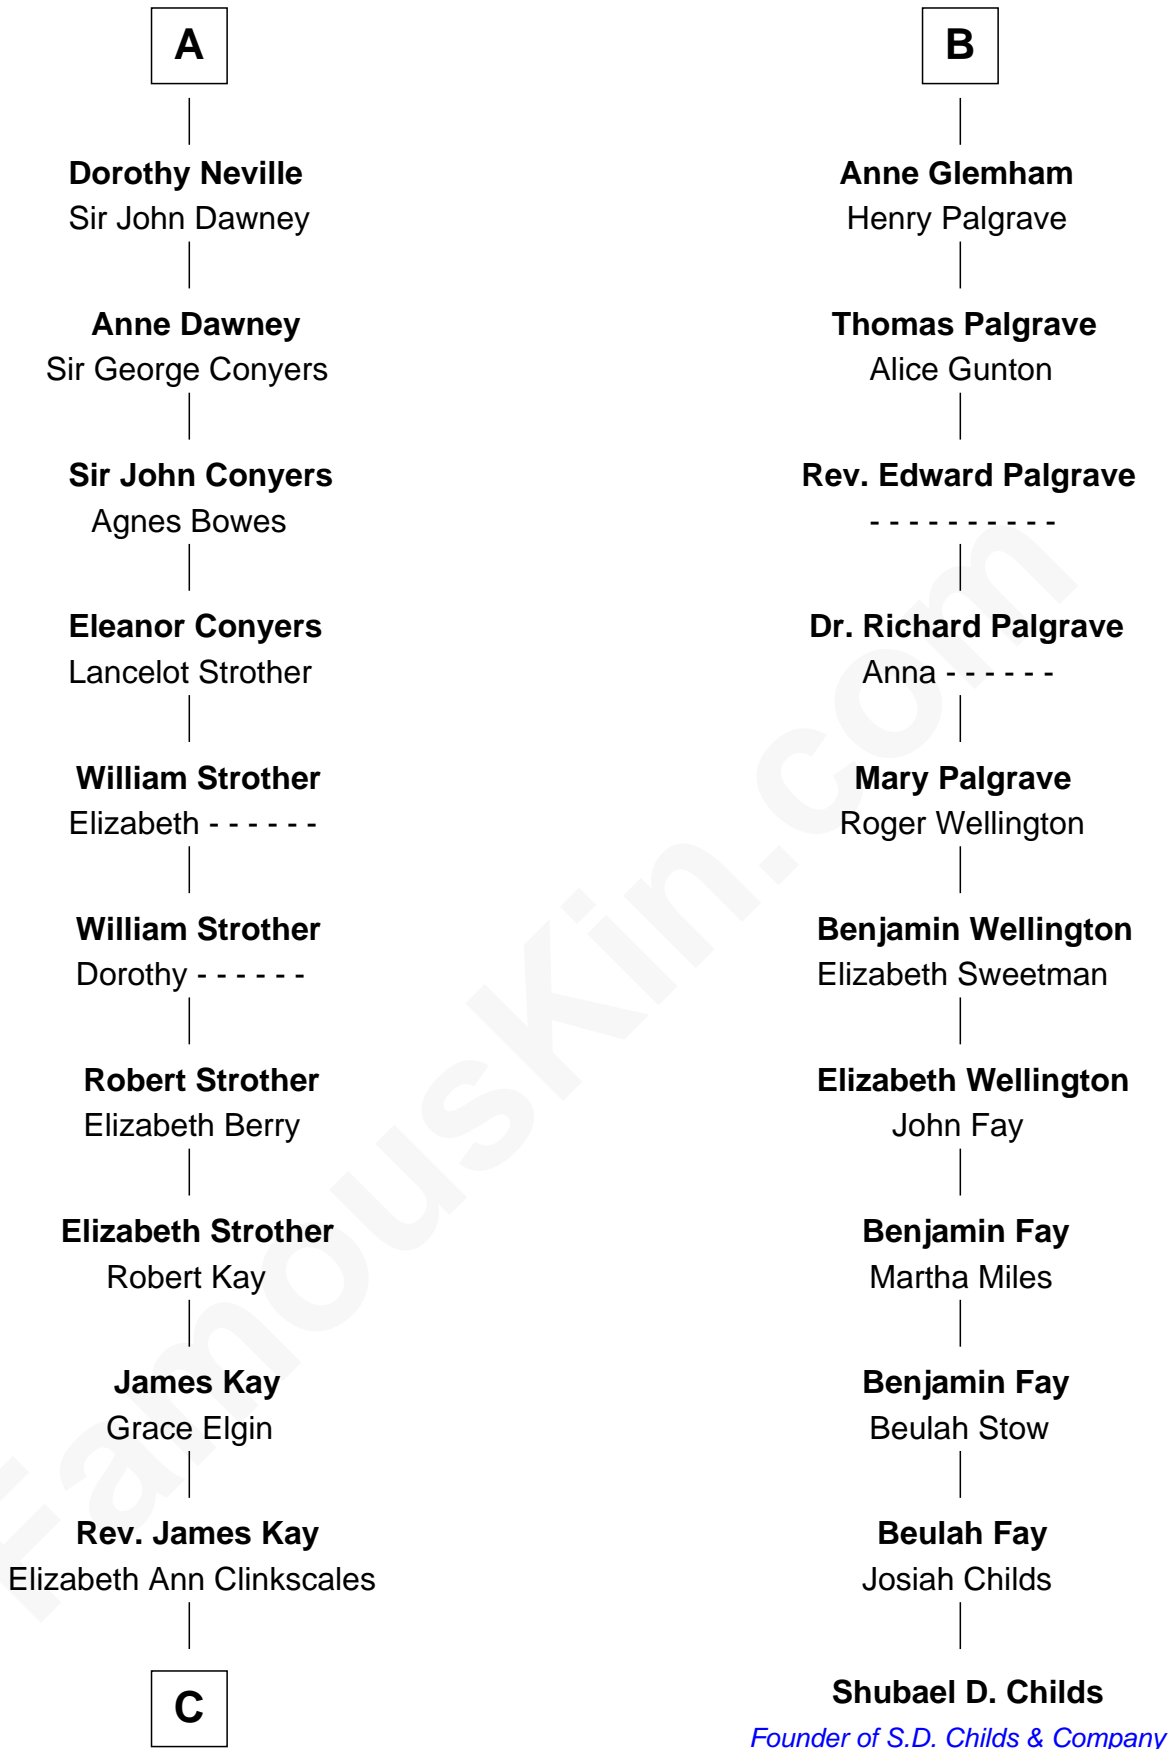

FamousKin.com Relationship Chart of

Jimmy Carter

39th U.S. President

17th cousin 4 times removed of

Shubael D. Childs

Founder of S.D. Childs & Company

C

—
Mary Kay
John Pratt

—
James E. Pratt
Sophronia C. Cowan

—
Nina Pratt
William Archibald Carter

—
Earl Carter
Lillian Gordy

—
Jimmy Carter
39th U.S. President

FamousKin.com