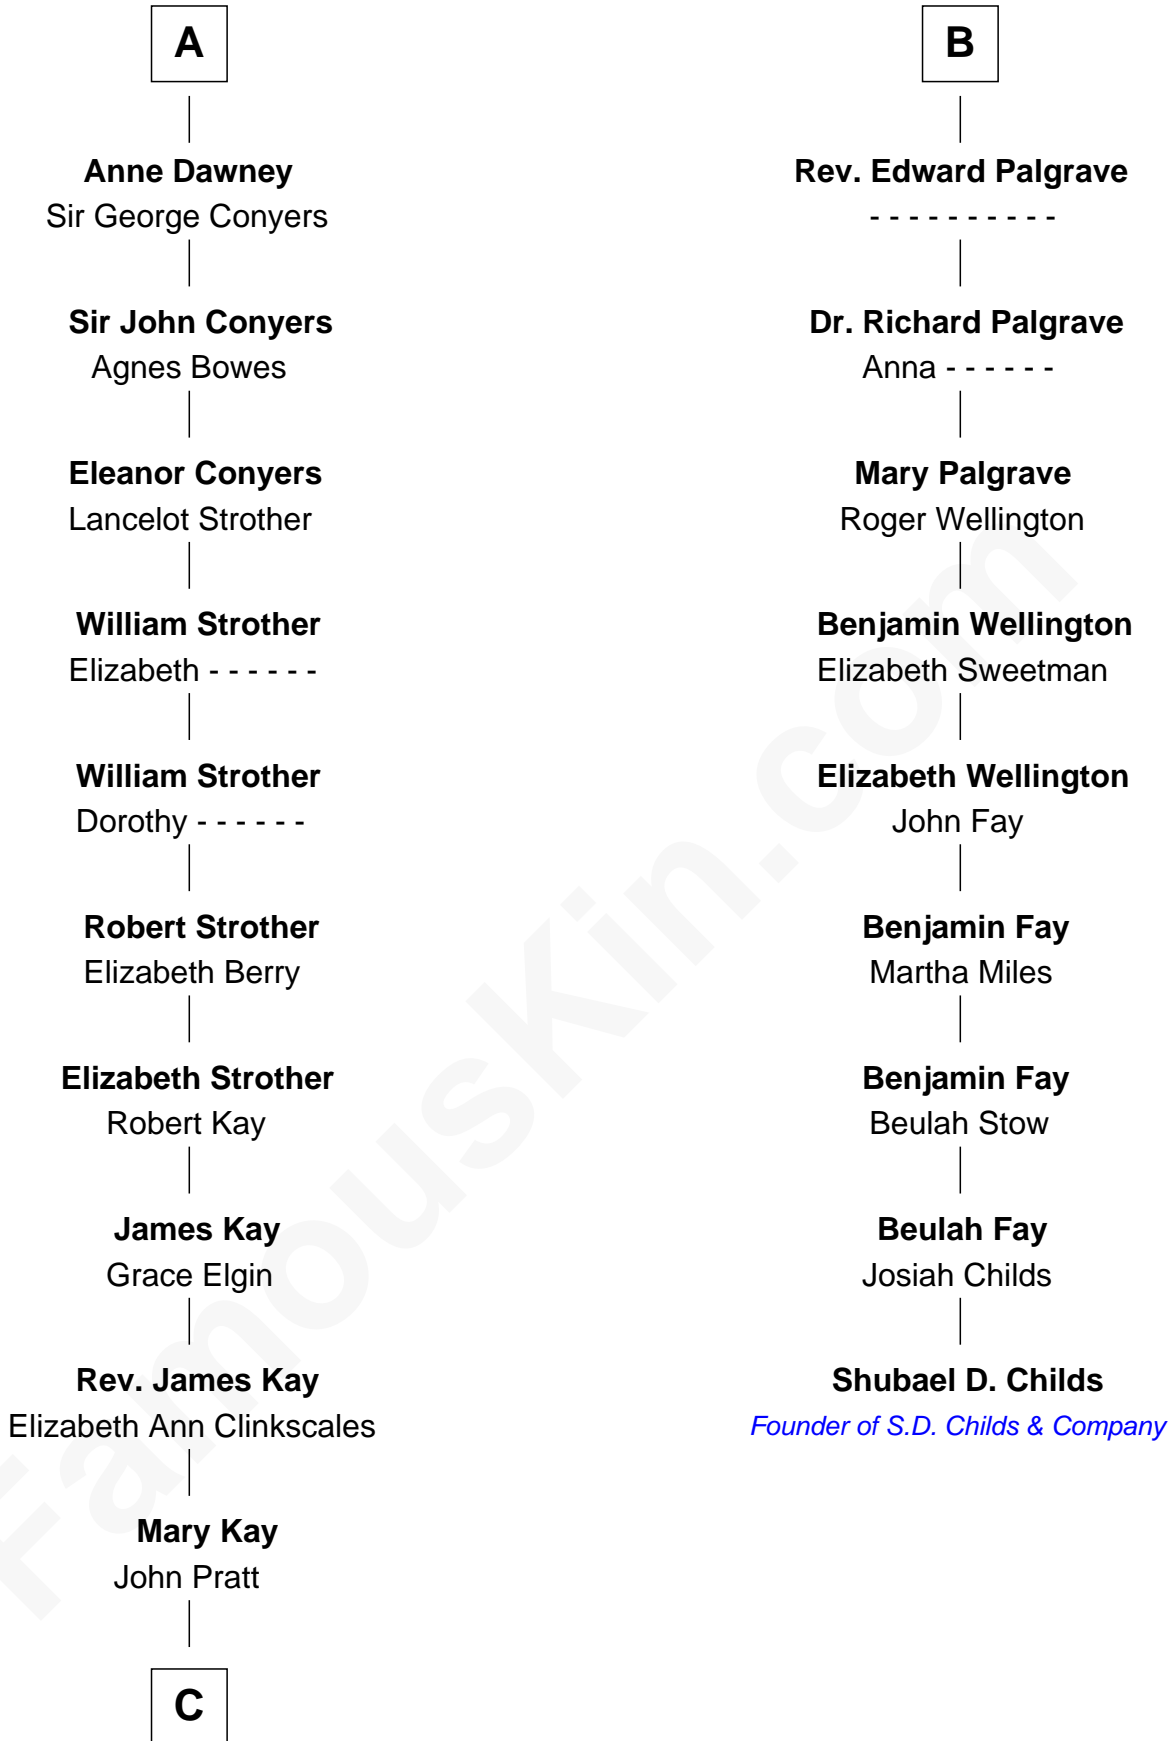

FamousKin.com Relationship Chart of

Jimmy Carter

39th U.S. President

15th cousin 5 times removed of

Shubael D. Childs

Founder of S.D. Childs & Company

Richard Fitzalan
Eleanor Plantagenet

Joan Fitzalan
Humphrey de Bohun

Eleanor de Bohun
Sir Thomas Plantagenet

Anne Plantagenet
Sir William Bouchier

Sir John Bouchier
Margaret Berners

Joan Bouchier
Sir Henry Neville

Sir Richard Neville
Anne Stafford

Dorothy Neville
Sir John Dawney

A

Sir Richard Fitzalan
Elizabeth de Bohun

Elizabeth Fitzalan
Sir Robert Goushill

Elizabeth Goushill
Sir Robert Wingfield

Elizabeth Wingfield
Sir William Brandon

Eleanor Brandon
John Glemham

Anne Glemham
Henry Palgrave

Thomas Palgrave
Alice Gunton

B

C

—
James E. Pratt
Sophronia C. Cowan

—
Nina Pratt
William Archibald Carter

—
Earl Carter
Lillian Gordy

—
Jimmy Carter
39th U.S. President

FamousKin.com