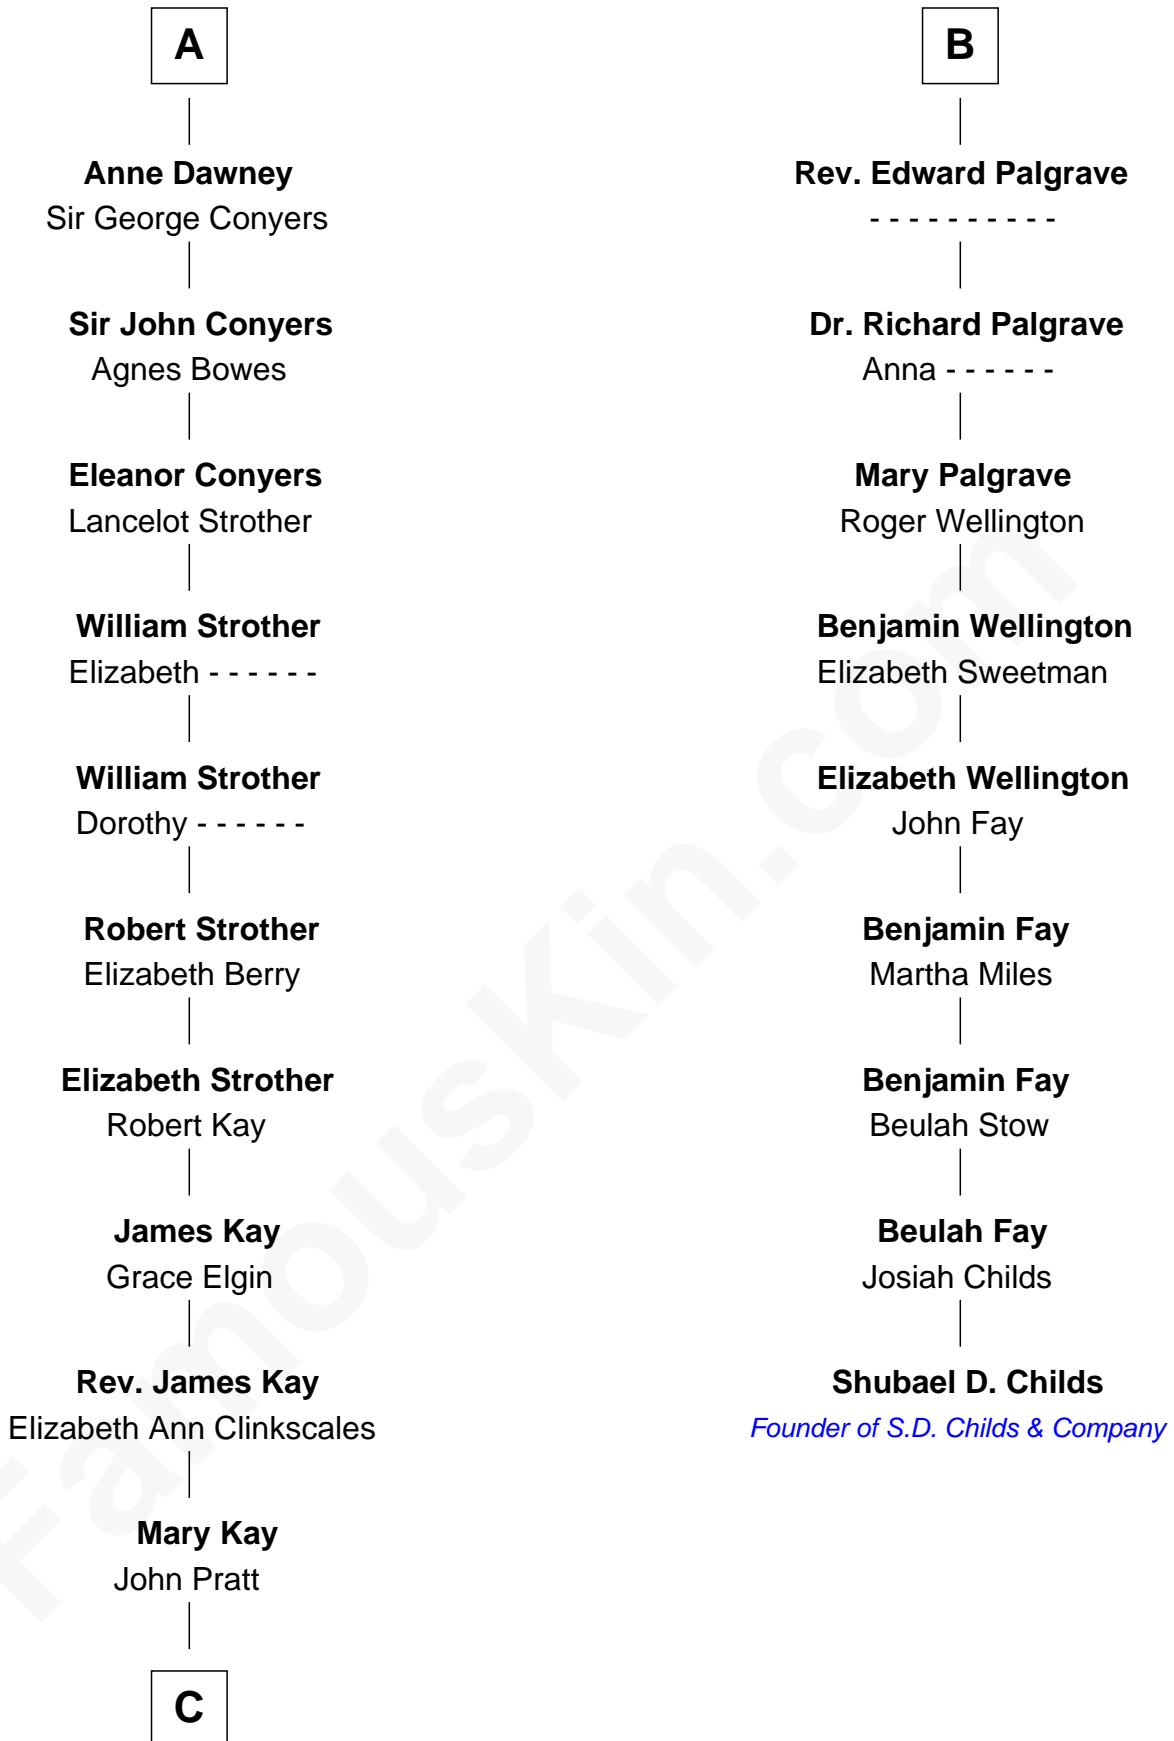

FamousKin.com Relationship Chart of

Jimmy Carter

39th U.S. President

15th cousin 5 times removed of

Shubael D. Childs

Founder of S.D. Childs & Company

Sir William de Bohun
Elizabeth de Badlesmere

Humphrey de Bohun
Joan Fitzalan

Eleanor de Bohun
Sir Thomas Plantagenet

Anne Plantagenet
Sir William Bouchier

Sir John Bouchier
Margaret Berners

Joan Bouchier
Sir Henry Neville

Sir Richard Neville
Anne Stafford

Dorothy Neville
Sir John Dawney

A

Elizabeth de Bohun
Sir Richard Fitzalan

Elizabeth Fitzalan
Sir Robert Goushill

Elizabeth Goushill
Sir Robert Wingfield

Elizabeth Wingfield
Sir William Brandon

Eleanor Brandon
John Glemham

Anne Glemham
Henry Palgrave

Thomas Palgrave
Alice Gunton

B

C

—
James E. Pratt
Sophronia C. Cowan

—
Nina Pratt
William Archibald Carter

—
Earl Carter
Lillian Gordy

—
Jimmy Carter
39th U.S. President

FamousKin.com