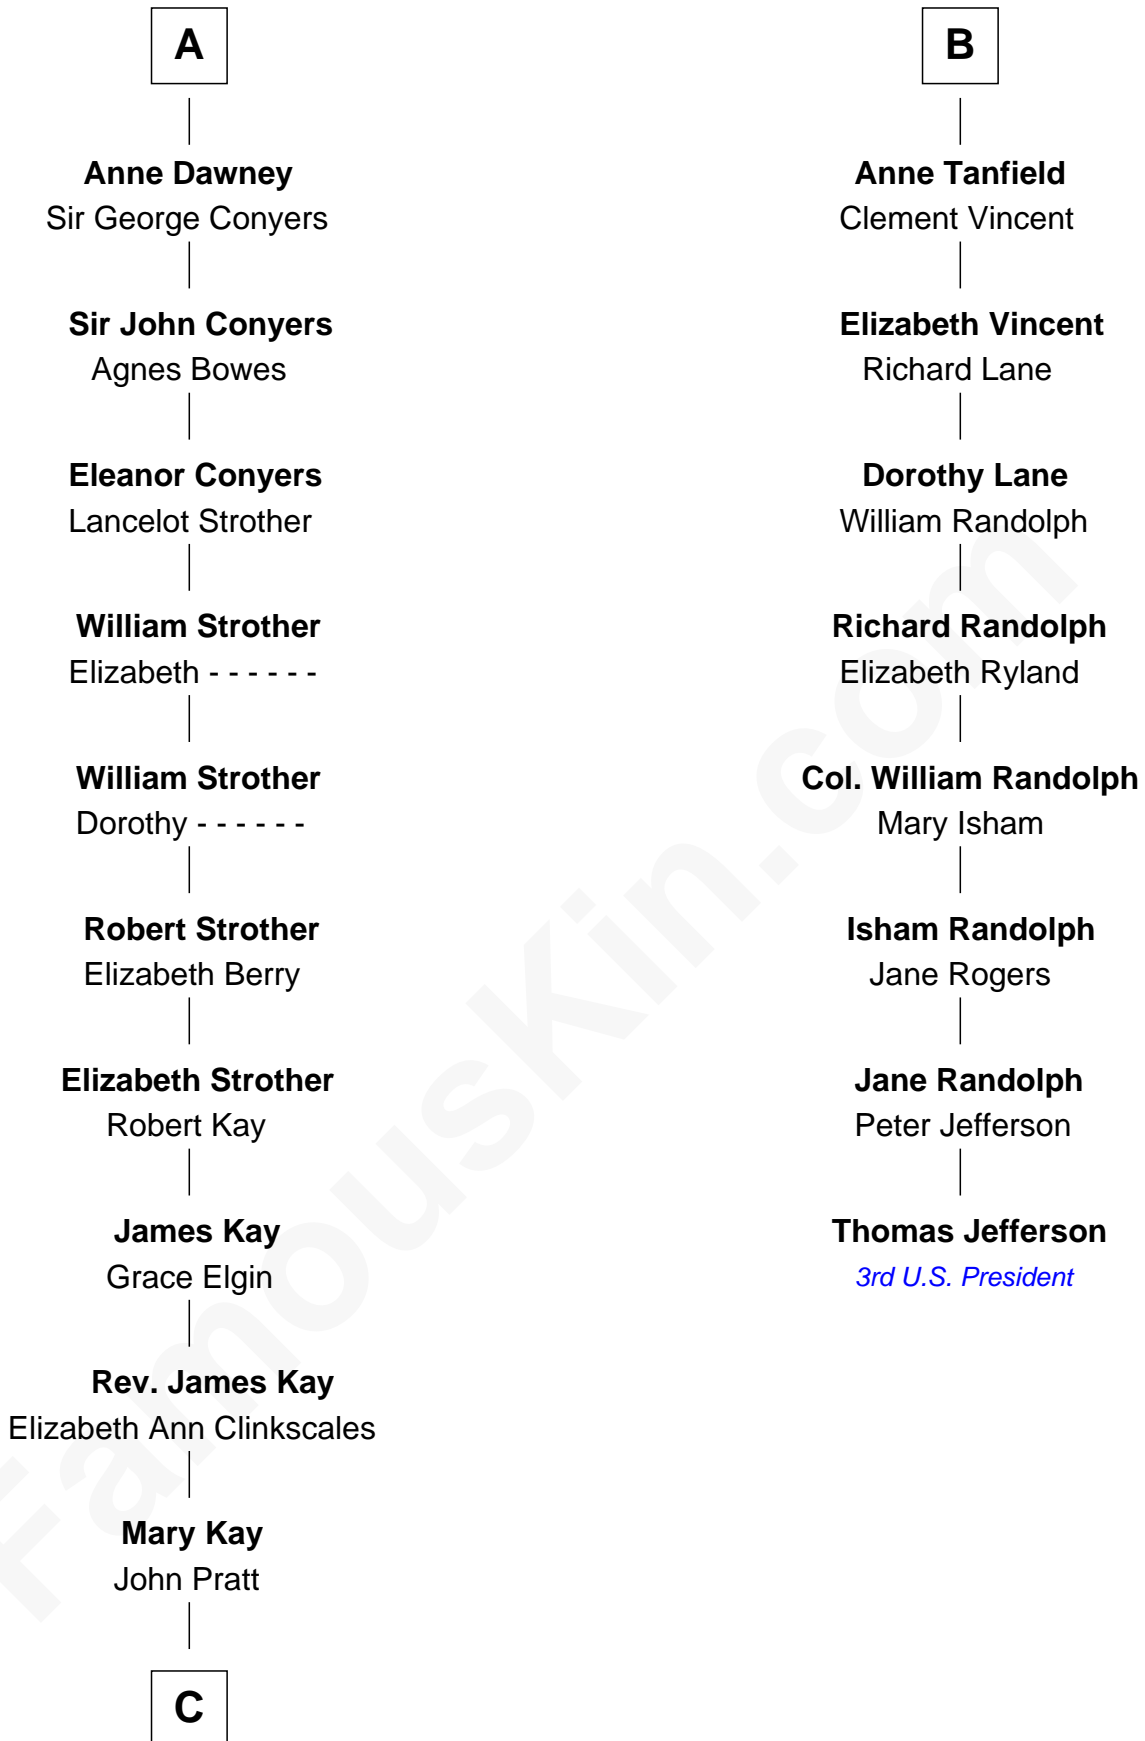

# FamousKin.com Relationship Chart of

**Jimmy Carter**

*39th U.S. President*

14th cousin 6 times removed of

**Thomas Jefferson**

*3rd U.S. President and Signer of the Declaration of Independence*

**Richard Fitzalan**  
Eleanor Plantagenet

**C**

—  
**James E. Pratt**  
Sophronia C. Cowan

—  
**Nina Pratt**  
William Archibald Carter

—  
**Earl Carter**  
Lillian Gordy

—  
**Jimmy Carter**  
*39th U.S. President*

FamousKin.com