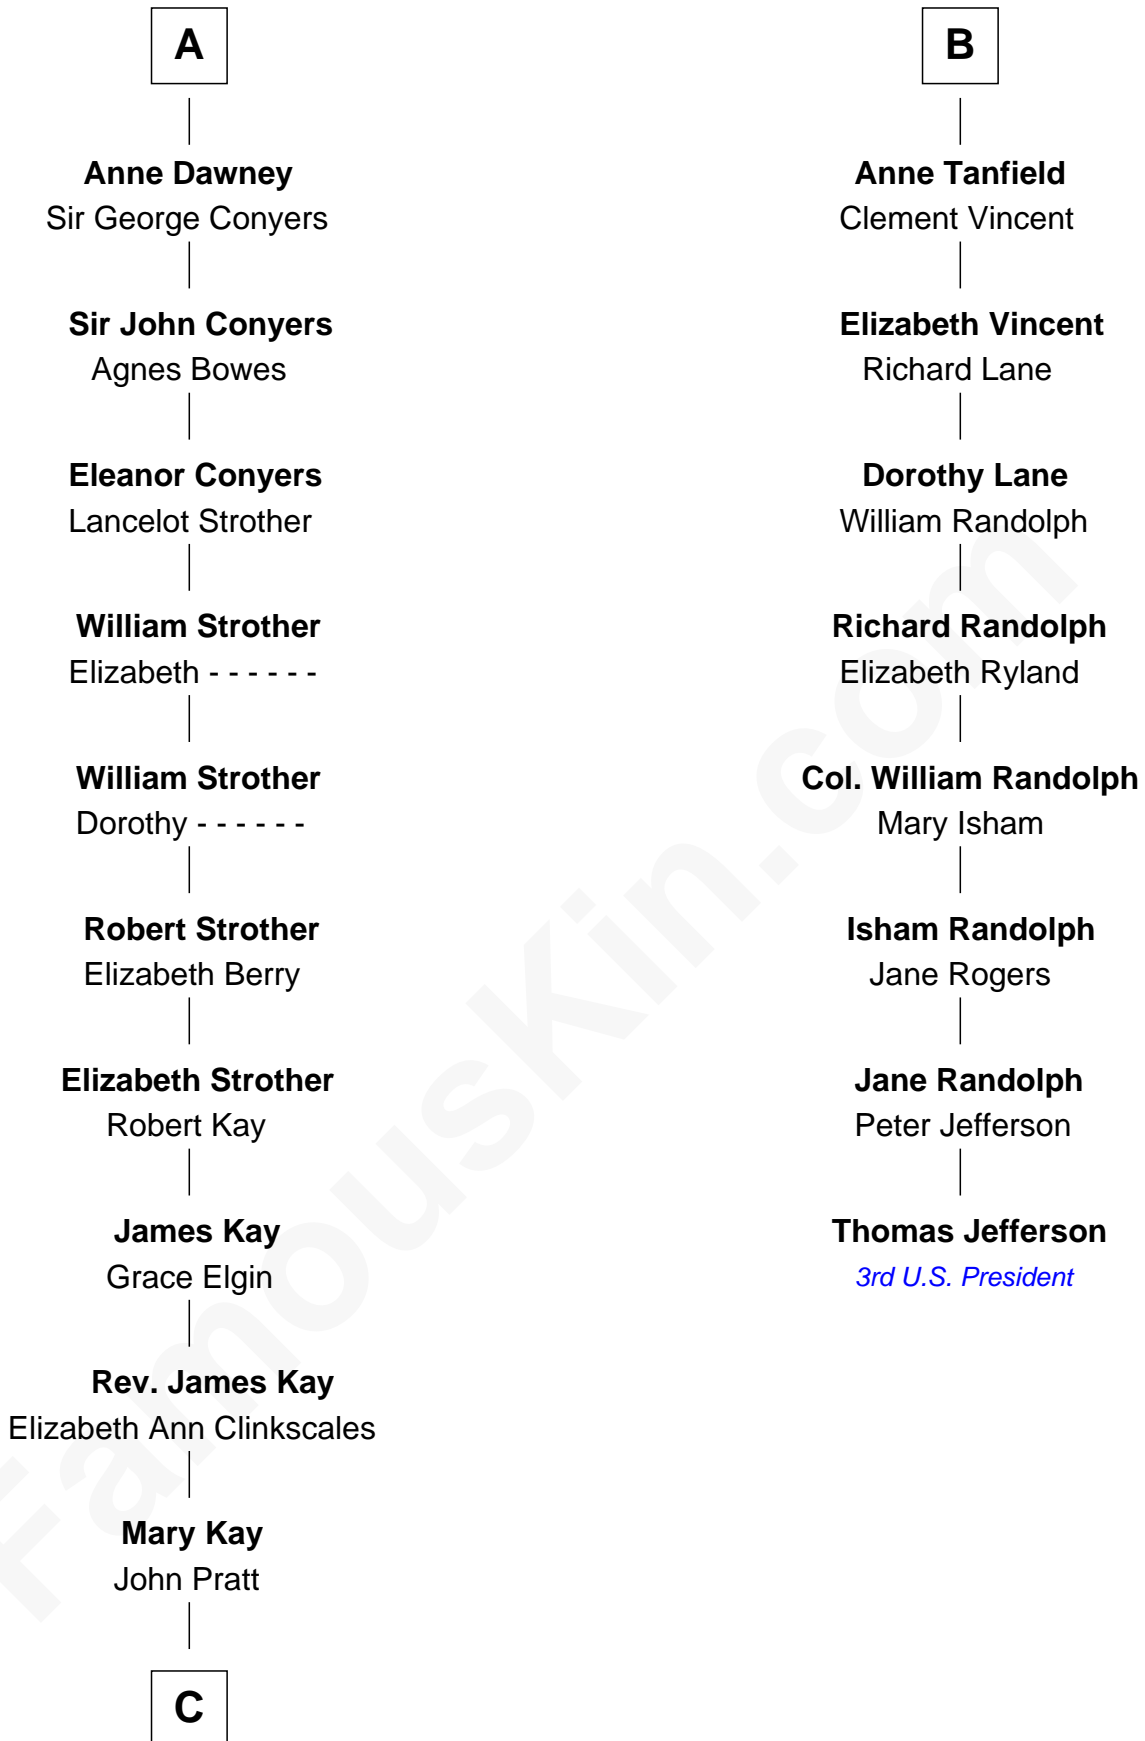

FamousKin.com Relationship Chart of

Jimmy Carter

39th U.S. President

14th cousin 6 times removed of

Thomas Jefferson

3rd U.S. President and Signer of the Declaration of Independence

Sir William de Bohun
Elizabeth de Badlesmere

C

—
James E. Pratt
Sophronia C. Cowan

—
Nina Pratt
William Archibald Carter

—
Earl Carter
Lillian Gordy

—
Jimmy Carter
39th U.S. President

FamousKin.com