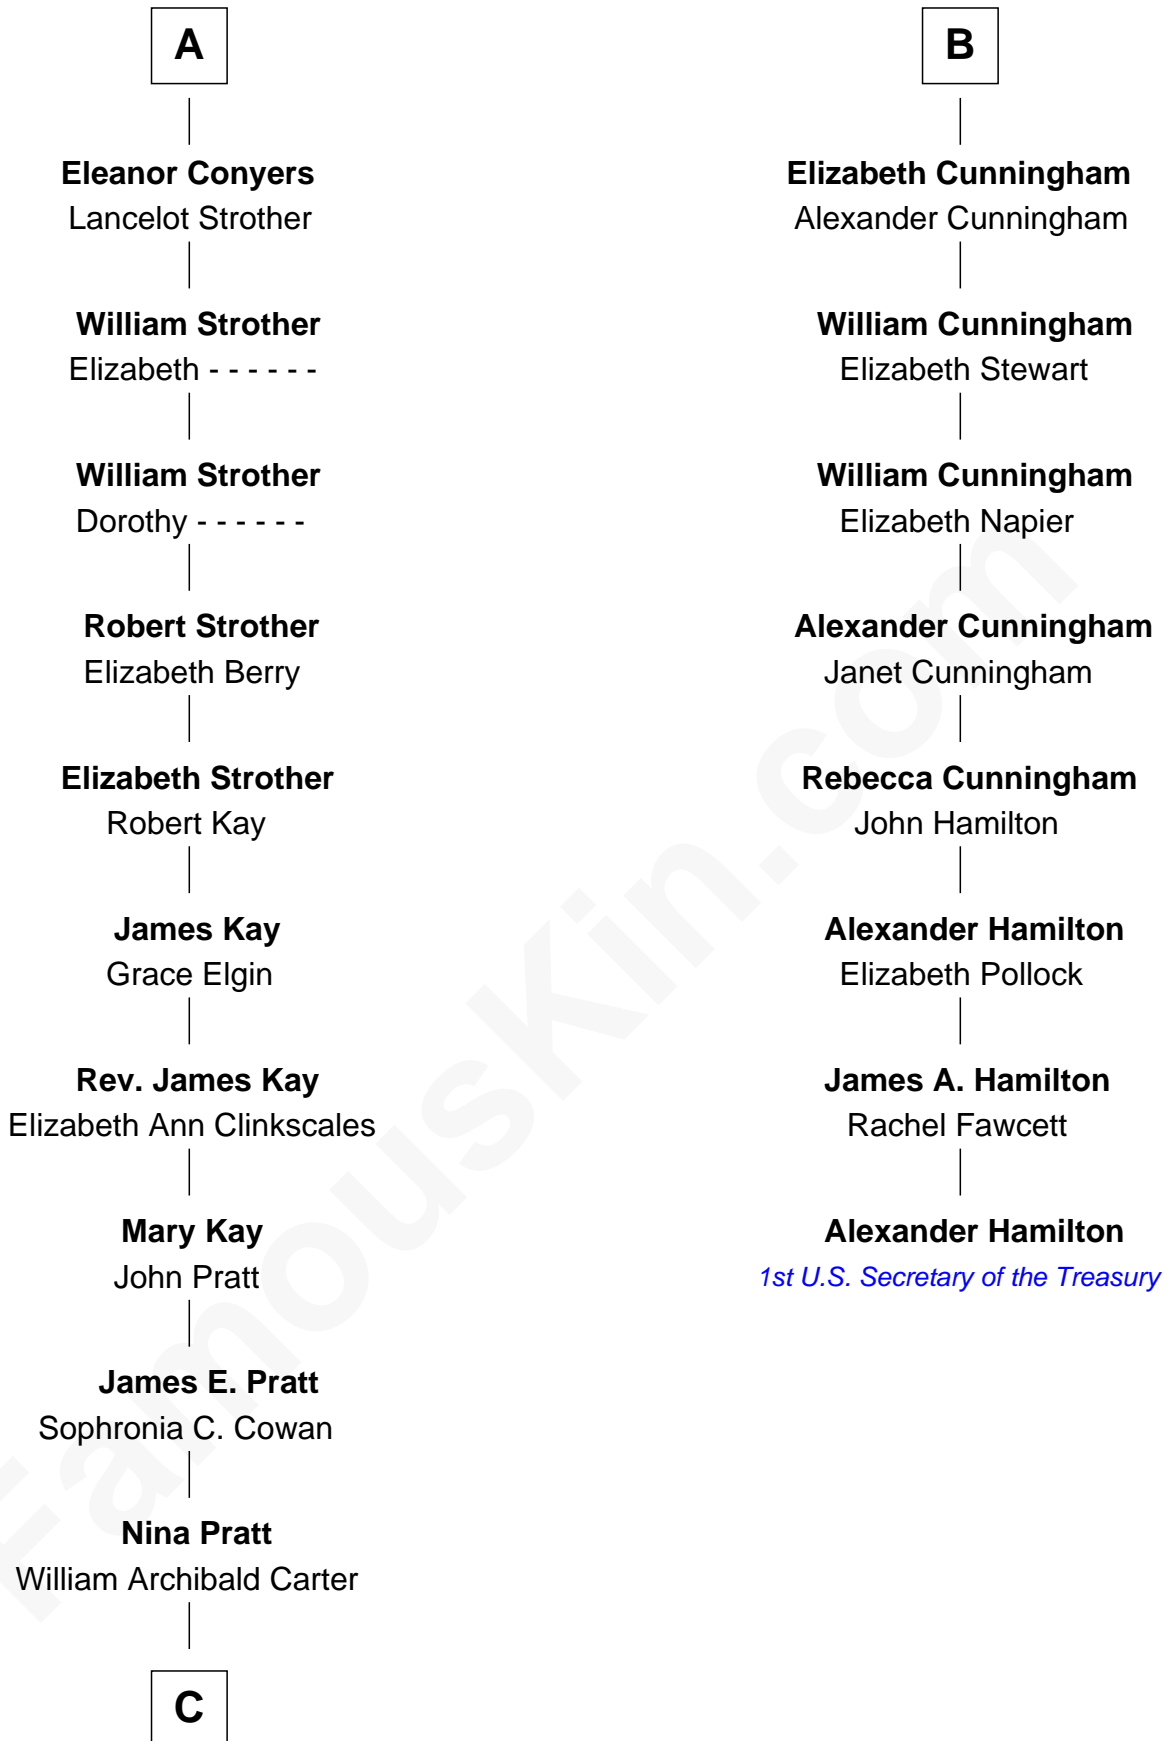

FamousKin.com Relationship Chart of

Jimmy Carter

39th U.S. President

14th cousin 4 times removed of

Alexander Hamilton

1st U.S. Secretary of the Treasury

John of Gaunt

Katherine Roet

C

—
Earl Carter
Lillian Gordy

—
Jimmy Carter
39th U.S. President

FamousKin.com