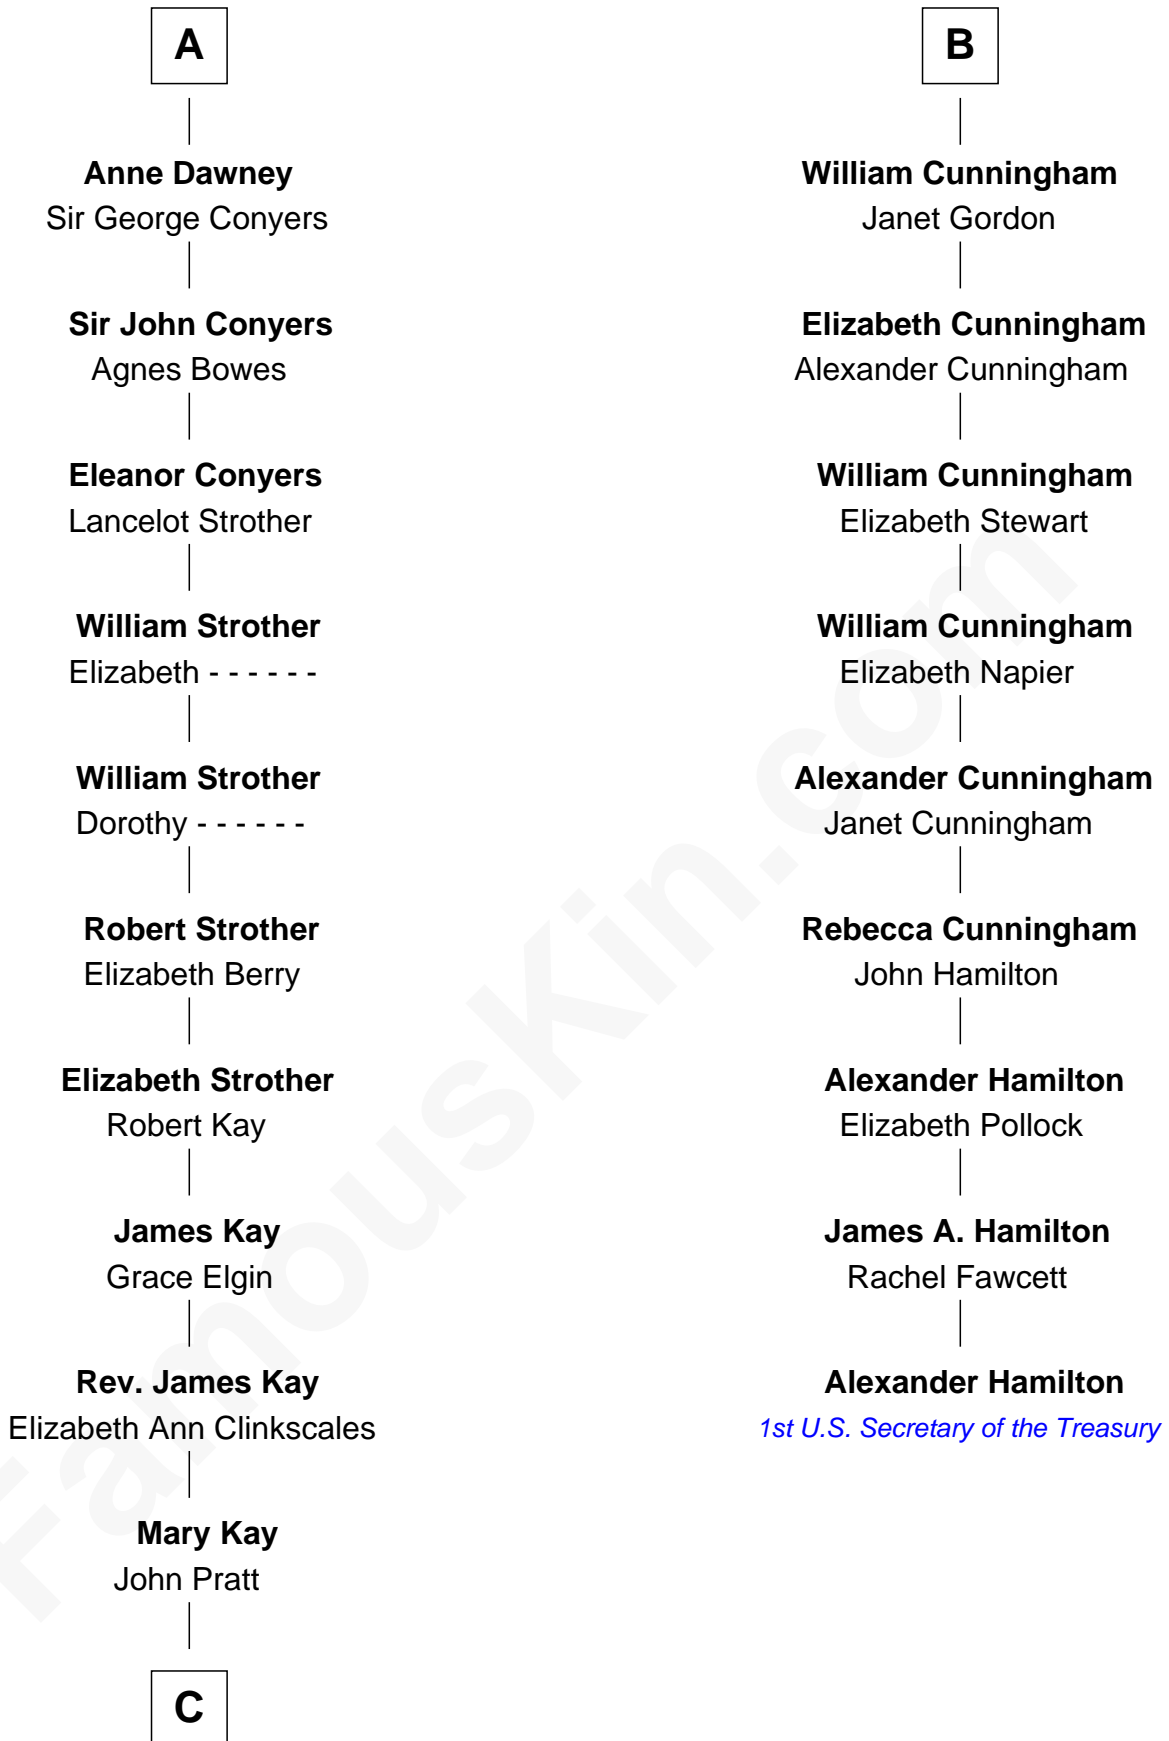

FamousKin.com Relationship Chart of

Jimmy Carter

39th U.S. President

15th cousin 5 times removed of

Alexander Hamilton

1st U.S. Secretary of the Treasury

Richard Fitzalan
Eleanor Plantagenet

Joan Fitzalan
Humphrey de Bohun

Eleanor de Bohun
Sir Thomas Plantagenet

Anne Plantagenet
Sir William Bouchier

Sir John Bouchier
Margaret Berners

Joan Bouchier
Sir Henry Neville

Sir Richard Neville
Anne Stafford

Dorothy Neville
Sir John Dawney

A

Alice Fitzalan
Sir Thomas de Holand

Margaret de Holand
Sir John Beaufort

Joan Beaufort
James I, King of Scotland

James II, King of Scotland
Mary of Guelders

Mary Stewart of Scotland
James Hamilton

James Hamilton
Janet Beaton

Janet Hamilton
Alexander Cunningham

B

C

—
James E. Pratt
Sophronia C. Cowan

—
Nina Pratt
William Archibald Carter

—
Earl Carter
Lillian Gordy

—
Jimmy Carter
39th U.S. President

FamousKin.com