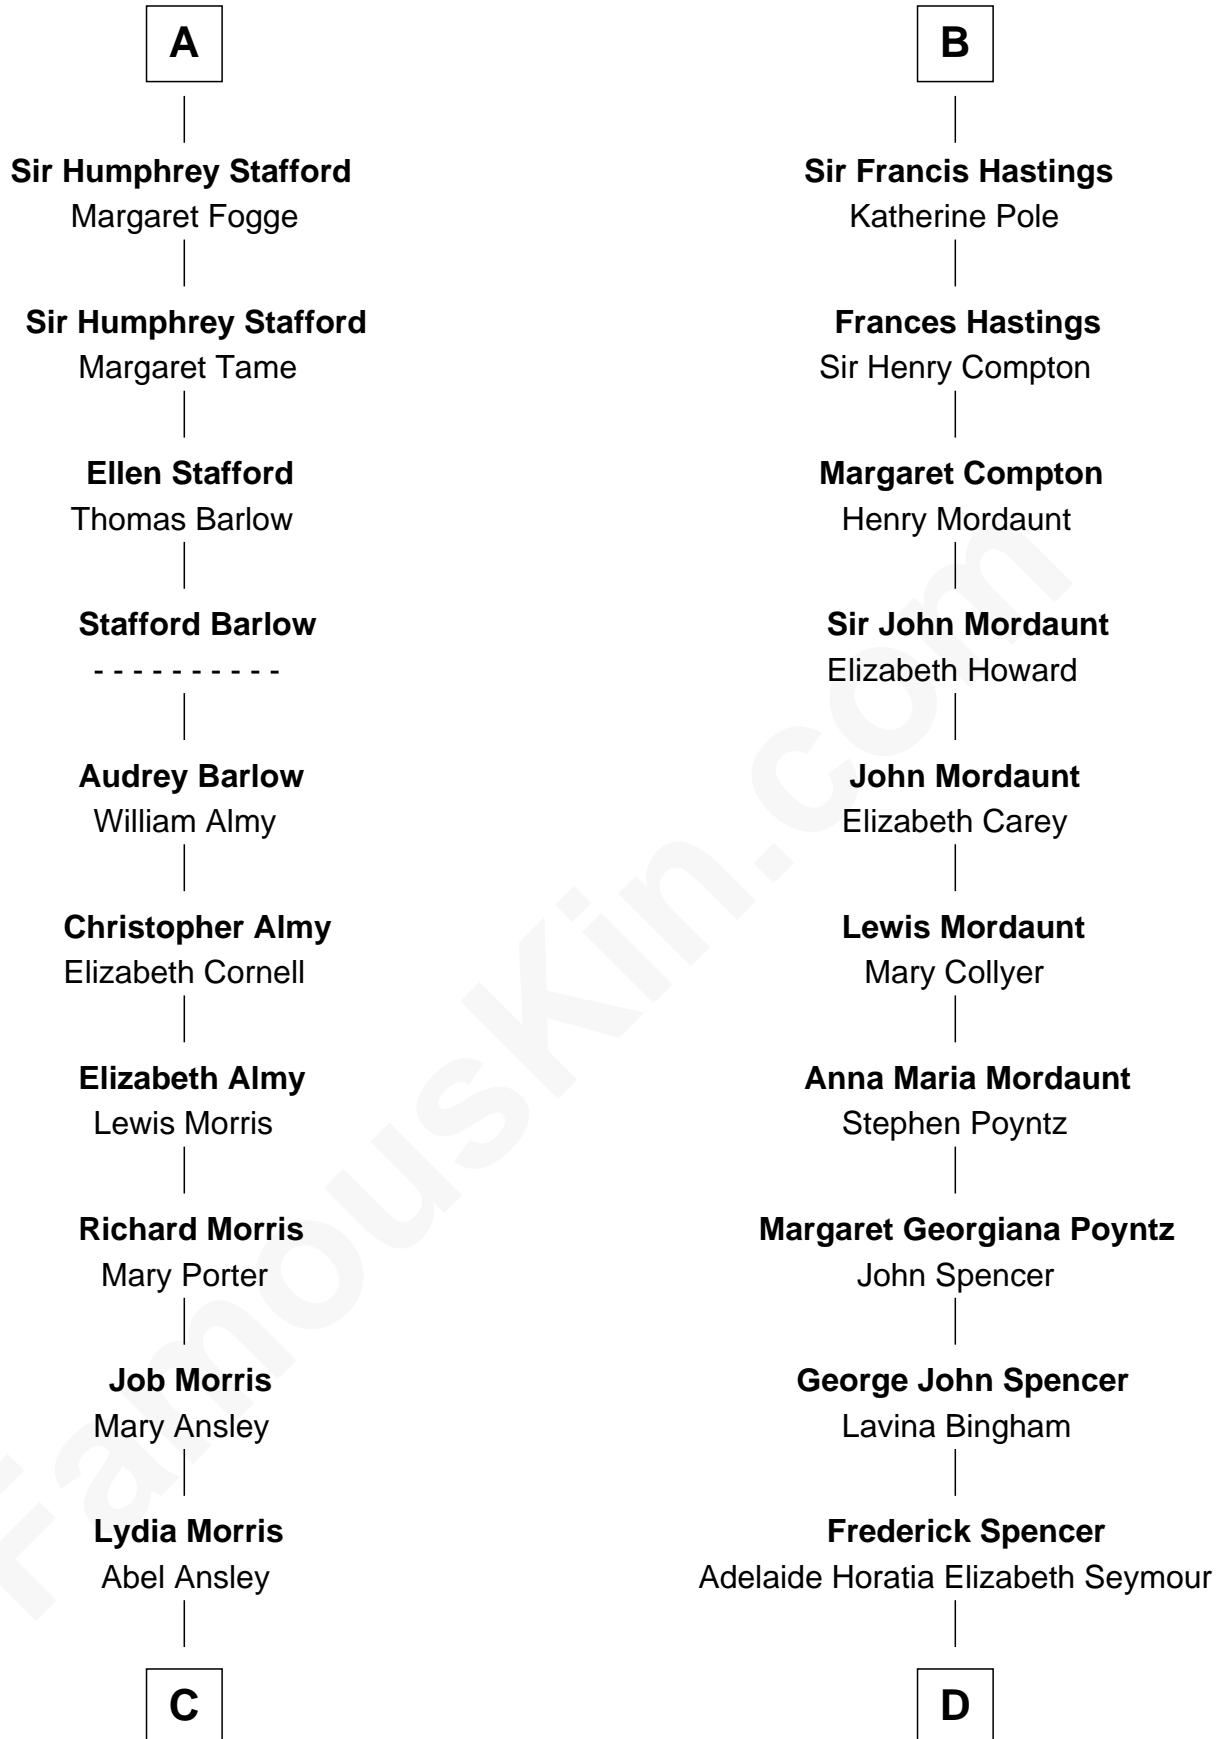

A

Elizabeth de Botetourte
William de Latimer

Elizabeth le Latimer
Sir John Camoys

Sir Thomas Camoys
Elizabeth de Louches

Alice Camoys
Sir Leonard Hastings

Sir William Hastings
Katherine Neville

Sir Edward Hastings
Mary Hungerford

Sir George Hastings
Anne Stafford

B

C

Ann Ansley
Wiley Carter

Littleberry Walker Carter
Mary Ann Diligent Seals

William Archibald Carter
Nina Pratt

Earl Carter
Lillian Gordy

Jimmy Carter
39th U.S. President