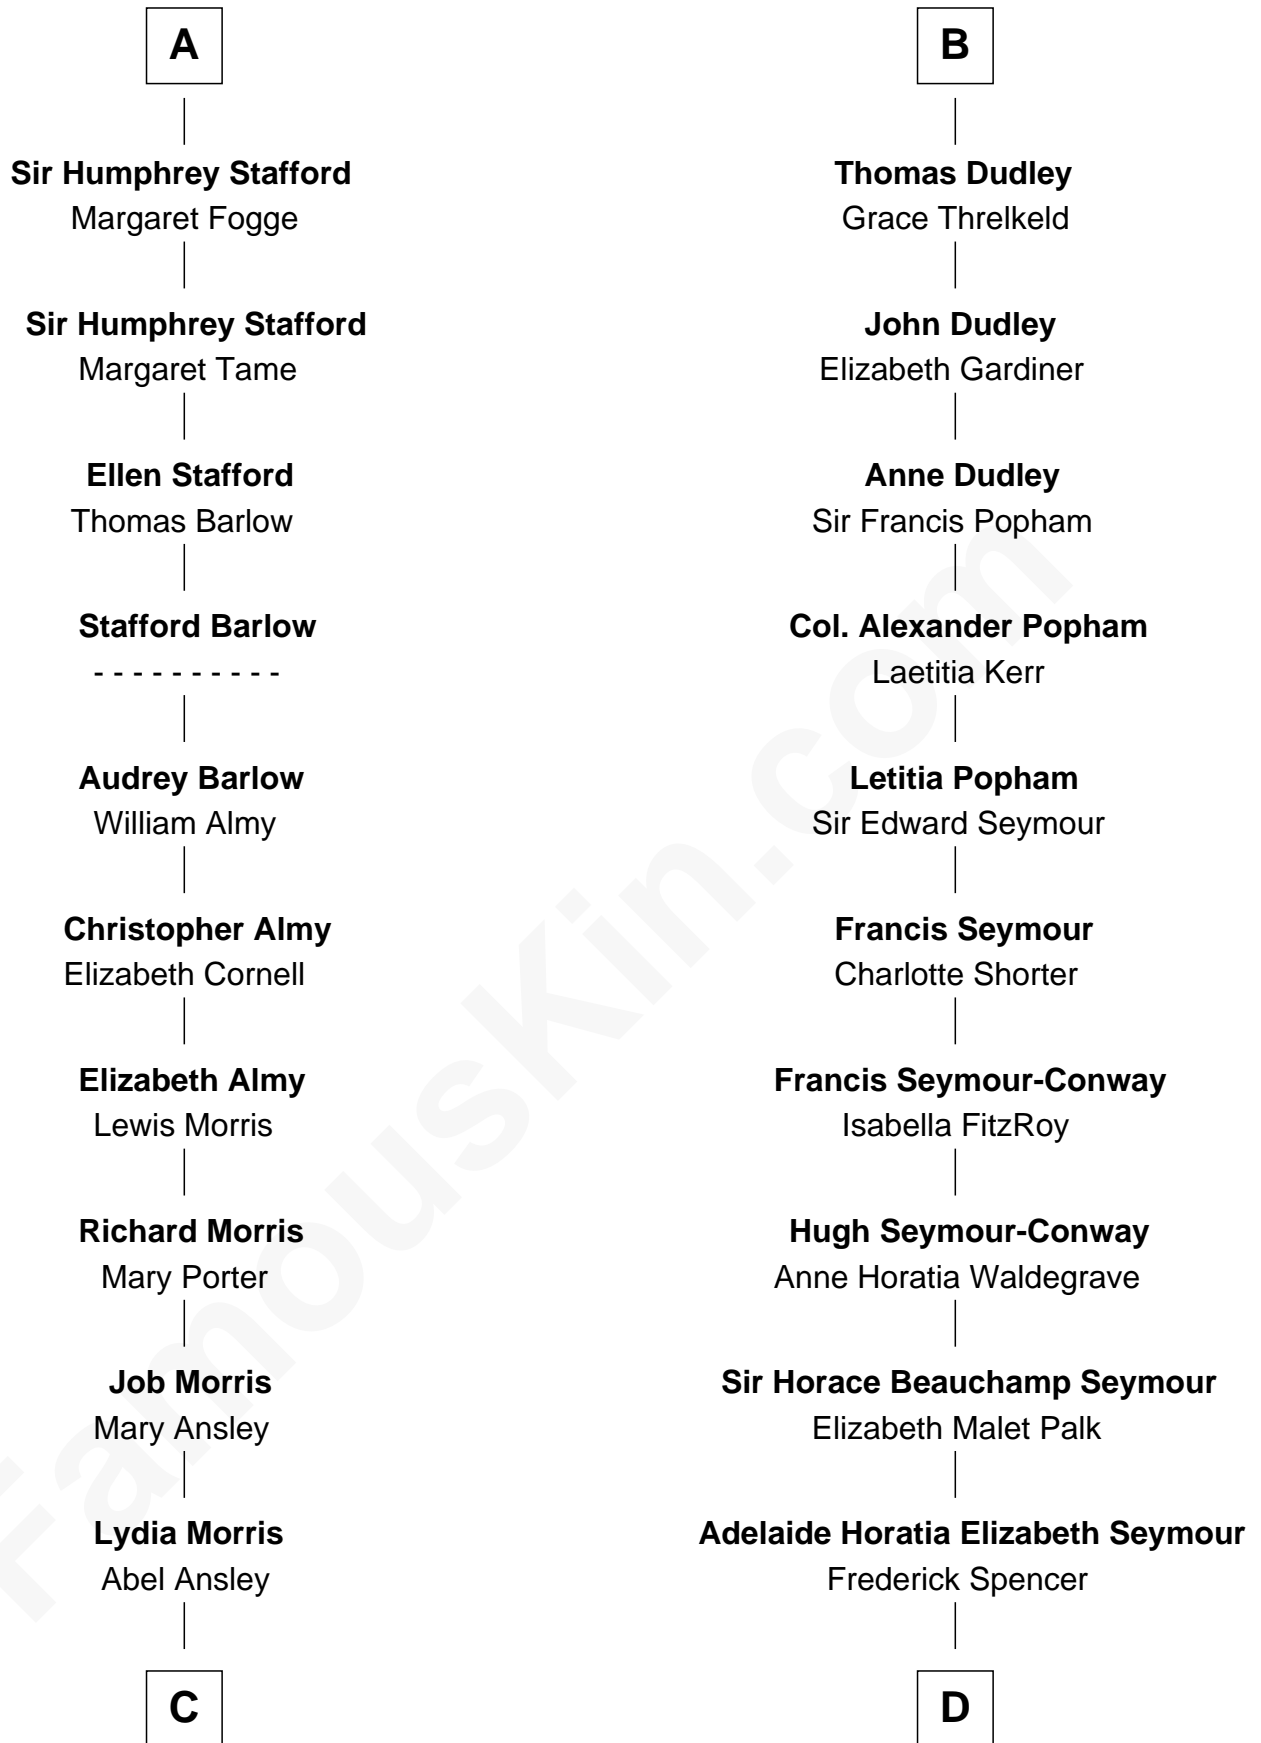

FamousKin.com Relationship Chart of

Jimmy Carter
39th U.S. President

20th cousin 1 time removed of

Princess Diana
Princess of Wales

Nicholas de Stafford

C

Ann Ansley
Wiley Carter

Littleberry Walker Carter
Mary Ann Diligent Seals

William Archibald Carter
Nina Pratt

Earl Carter
Lillian Gordy

Jimmy Carter
39th U.S. President

D

Charles Robert Spencer
Margaret Baring

Albert Edward John Spencer
Cynthia Elinor Beatrix Hamilton

Edward John Spencer
Frances Ruth Burke Roche