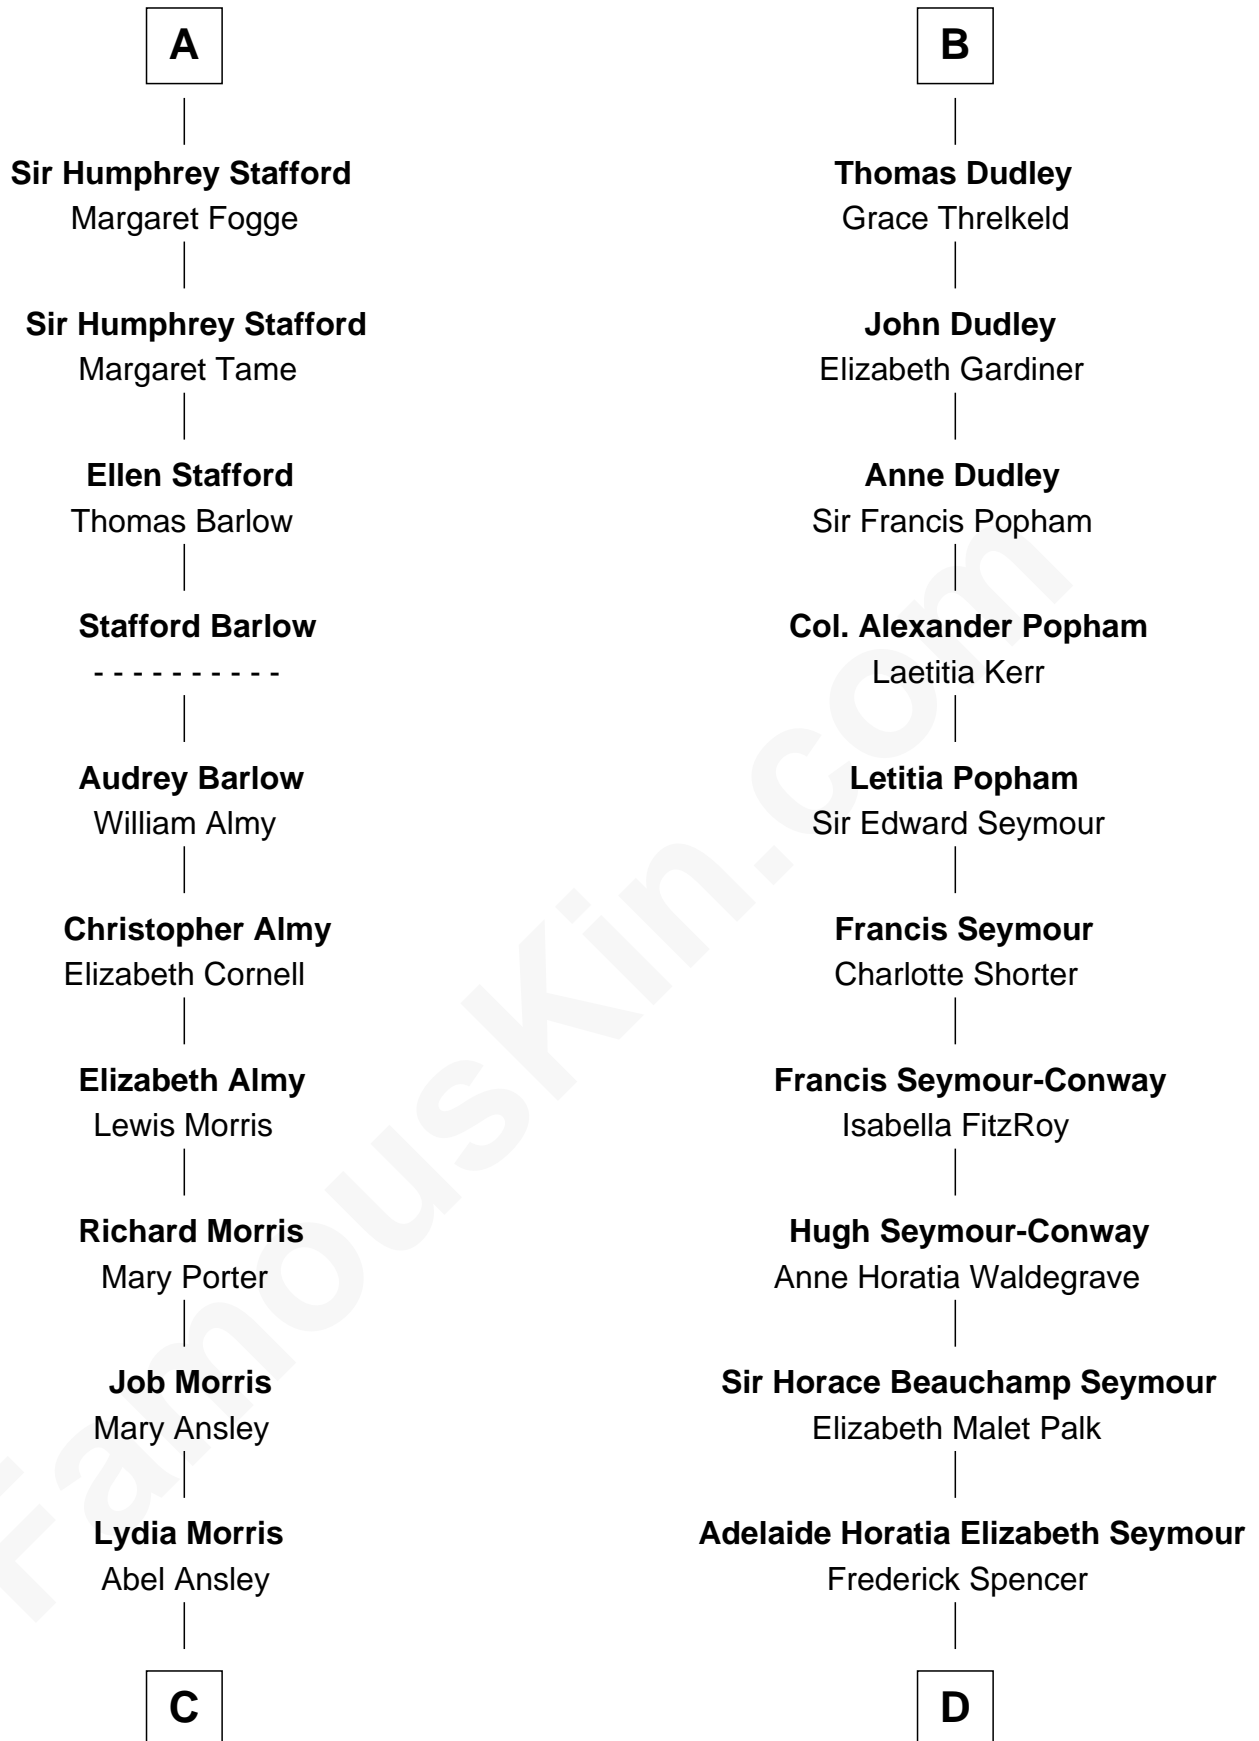

# FamousKin.com Relationship Chart of

**Jimmy Carter**  
39th U.S. President

20th cousin 1 time removed of

**Princess Diana**  
Princess of Wales

**C**

**Ann Ansley**  
Wiley Carter

**Littleberry Walker Carter**  
Mary Ann Diligent Seals

**William Archibald Carter**  
Nina Pratt

**Earl Carter**  
Lillian Gordy

**Jimmy Carter**  
*39th U.S. President*

**D**

**Charles Robert Spencer**  
Margaret Baring

**Albert Edward John Spencer**  
Cynthia Elinor Beatrix Hamilton

**Edward John Spencer**  
Frances Ruth Burke Roche

**Princess Diana**  
*Princess of Wales*

FamousKin.com