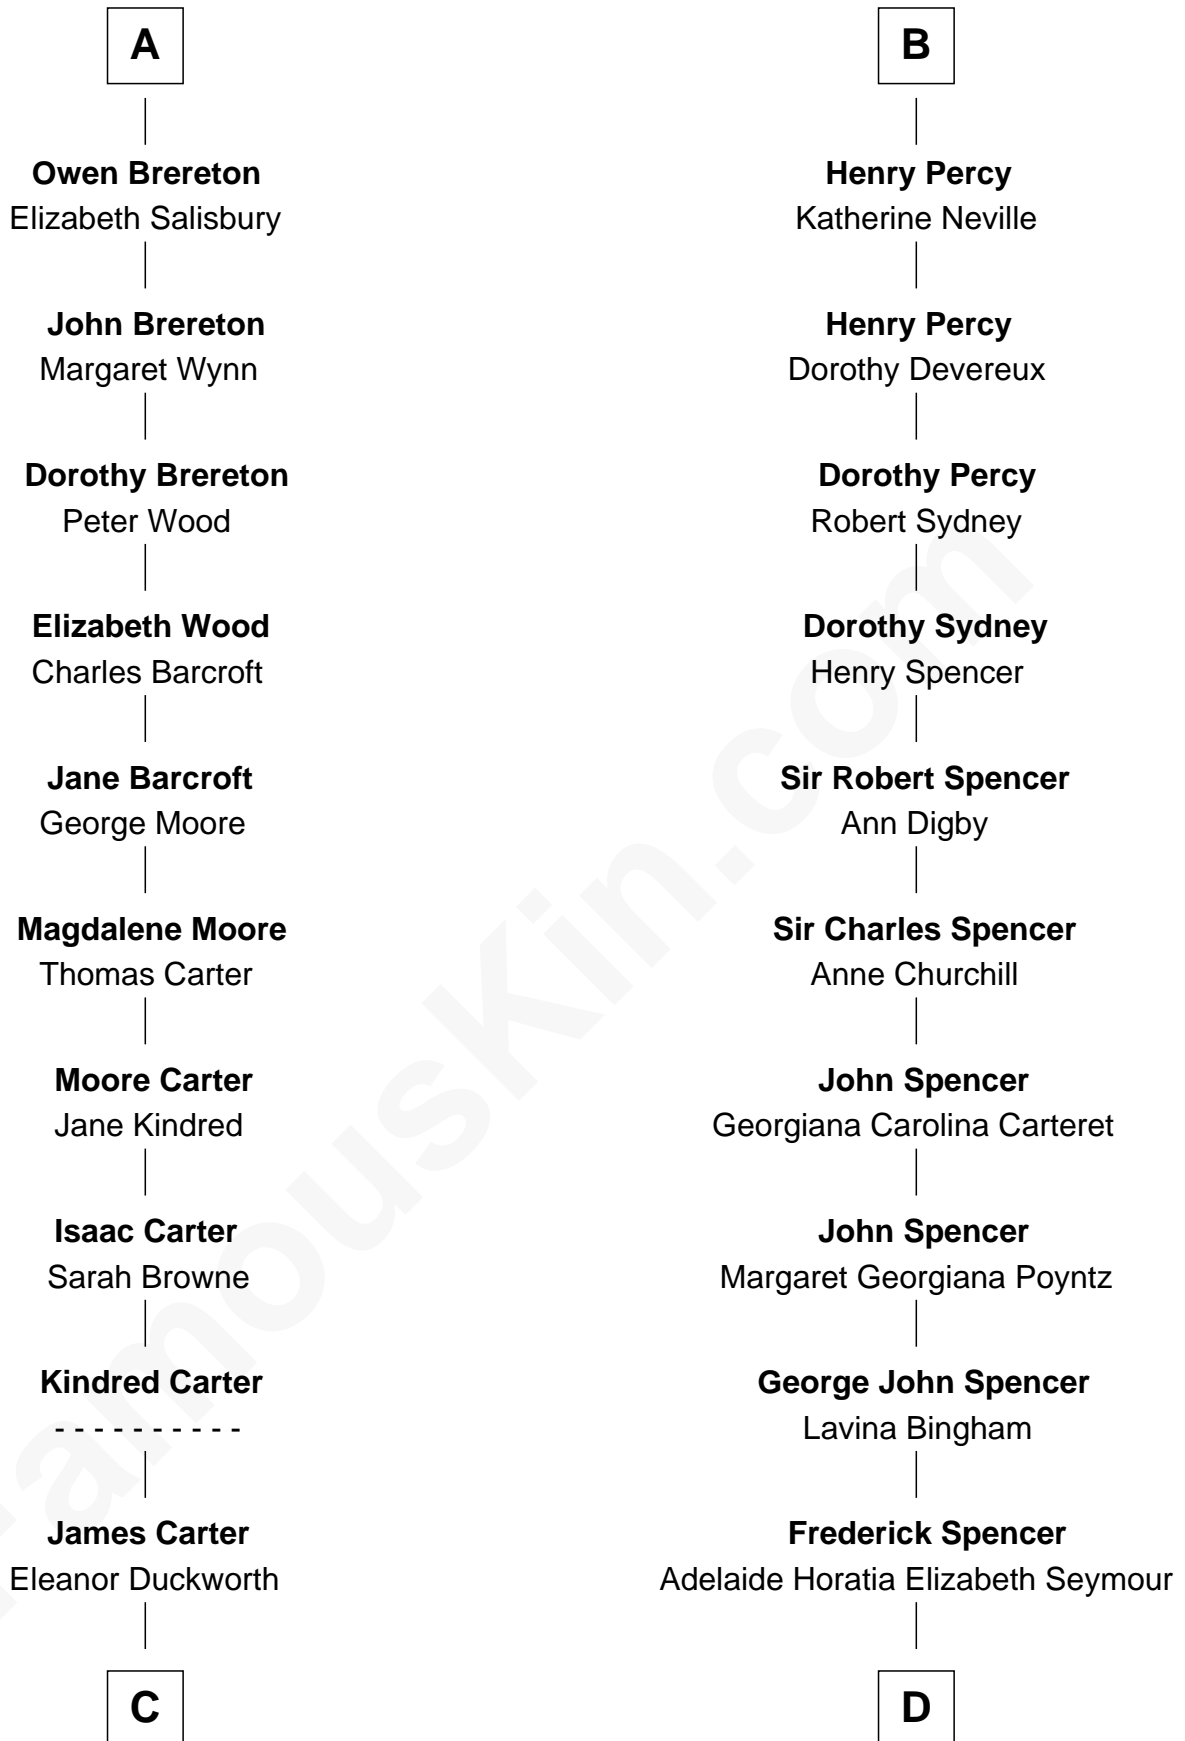

# FamousKin.com Relationship Chart of

**Jimmy Carter**  
39th U.S. President

20th cousin 1 time removed of

**Princess Diana**  
Princess of Wales

**Sir Robert de Holland**  
Maude la Zouche

**Maude de Holland**  
Sir Thomas de Swinnerton

**Alice Ipstones**  
Sir Randall Brereton

**Edmund Beaufort**  
Eleanor Beauchamp

**Sir William Brereton**  
Catherine Wylde

**Eleanor Beaufort**  
Sir Robert Spencer

**Edward Brereton**  
Elizabeth Roydon

**Catherine Spencer**  
Henry Algernon Percy

**John Brereton**  
Margaret Fychan

**Sir Thomas Percy**  
Eleanor Harbottle

**A**

**B**

**C**

**Wiley Carter**  
Ann Ansley

**Littleberry Walker Carter**  
Mary Ann Diligent Seals

**William Archibald Carter**  
Nina Pratt

**Earl Carter**  
Lillian Gordy

**Jimmy Carter**  
*39th U.S. President*

**D**

**Charles Robert Spencer**  
Margaret Baring

**Albert Edward John Spencer**  
Cynthia Elinor Beatrix Hamilton