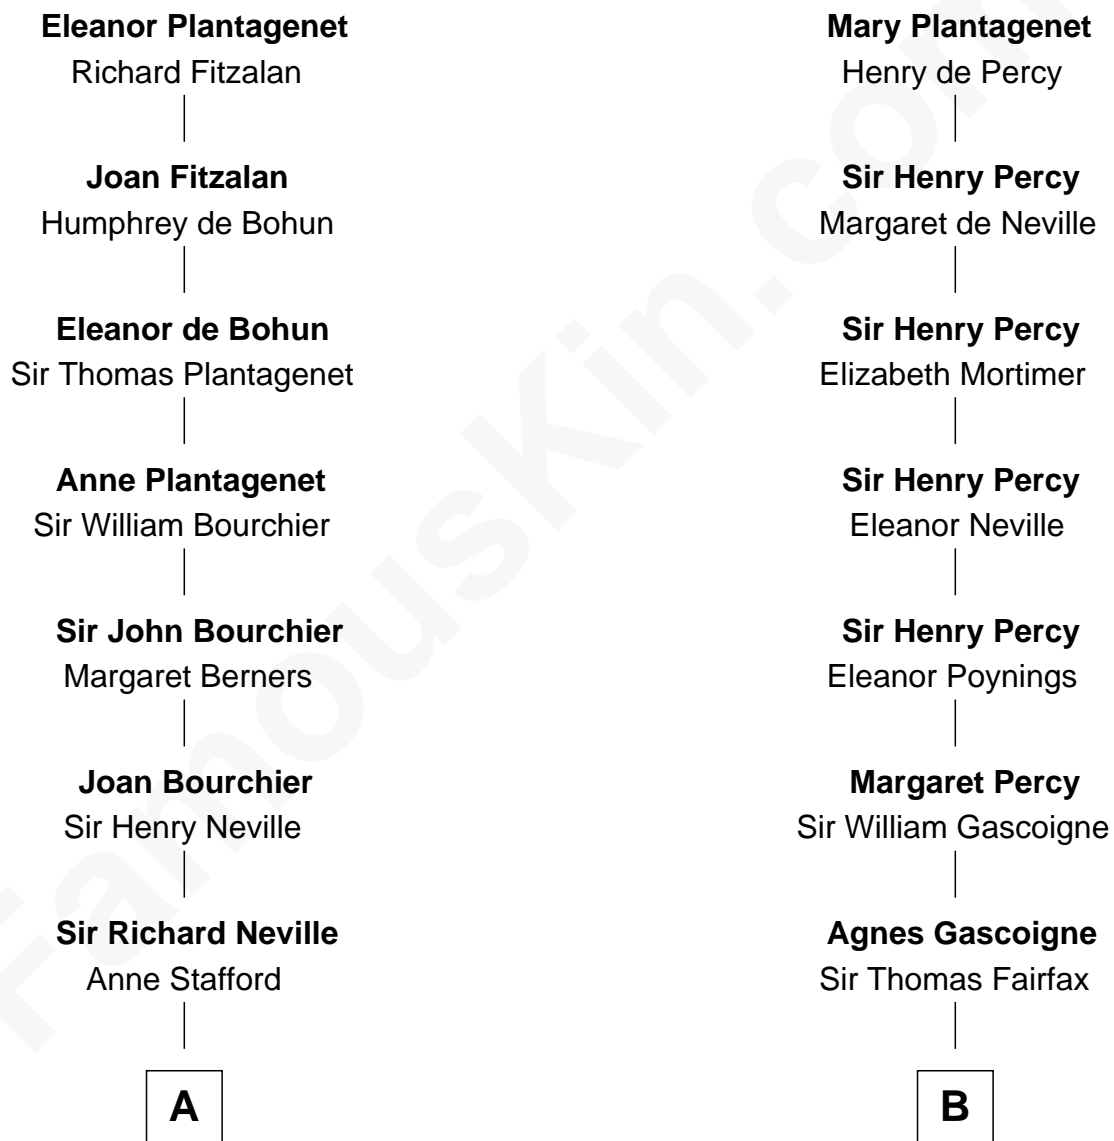

FamousKin.com Relationship Chart of

Jimmy Carter
39th U.S. President

21st cousin of

Catherine Middleton
Princess of Wales

Henry Plantagenet
Maud de Chaworth

C

Mary Kay
John Pratt

James E. Pratt
Sophronia C. Cowan

Nina Pratt
William Archibald Carter

Earl Carter
Lillian Gordy

Jimmy Carter
39th U.S. President

D

Francis Martineau Lupton
Harriet Albina Davis

Olive Christina Lupton
Richard Noel Middleton

Peter Francis Middleton
Valerie Glassborow