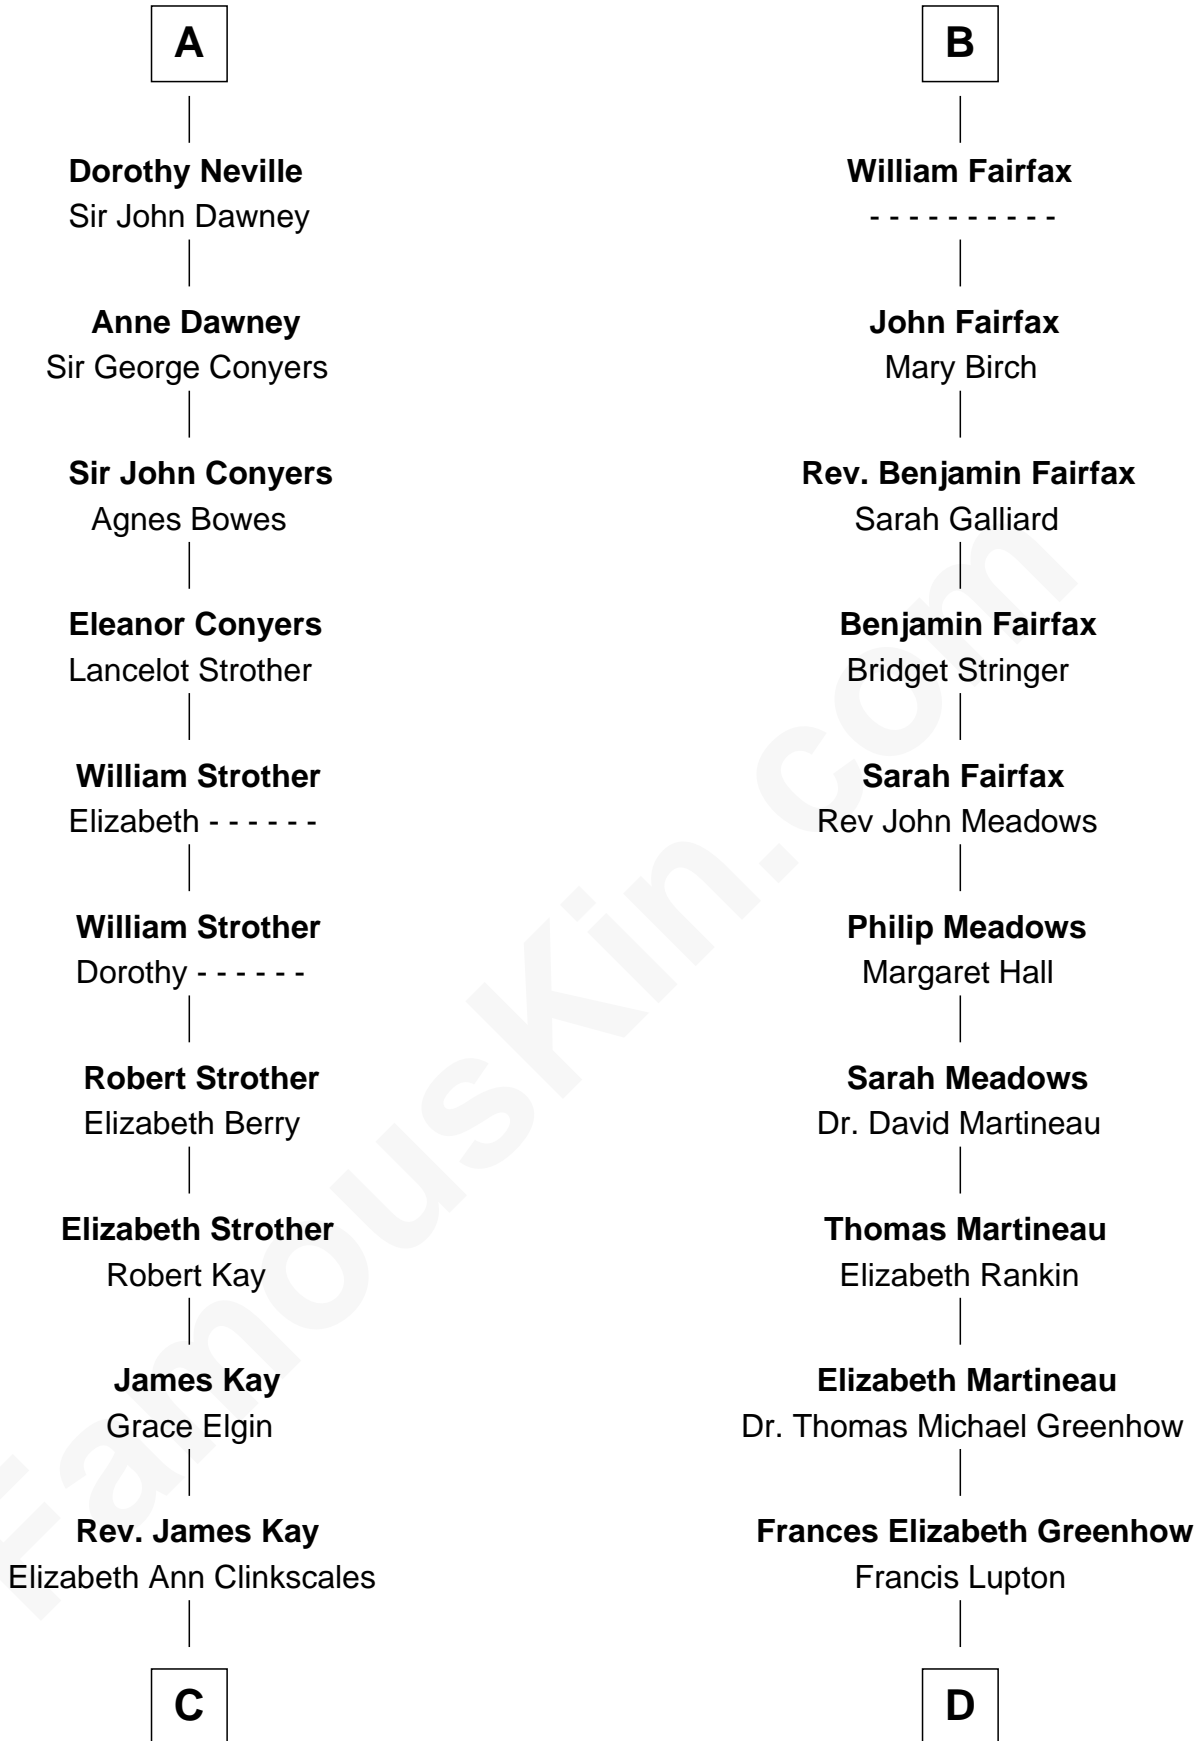

FamousKin.com Relationship Chart of

Jimmy Carter
39th U.S. President

21st cousin of

Catherine Middleton
Princess of Wales

Henry Plantagenet
Maud de Chaworth

C

Mary Kay
John Pratt

James E. Pratt
Sophronia C. Cowan

Nina Pratt
William Archibald Carter

Earl Carter
Lillian Gordy

Jimmy Carter
39th U.S. President

D

Francis Martineau Lupton
Harriet Albina Davis

Olive Christina Lupton
Richard Noel Middleton

Peter Francis Middleton
Valerie Glassborow